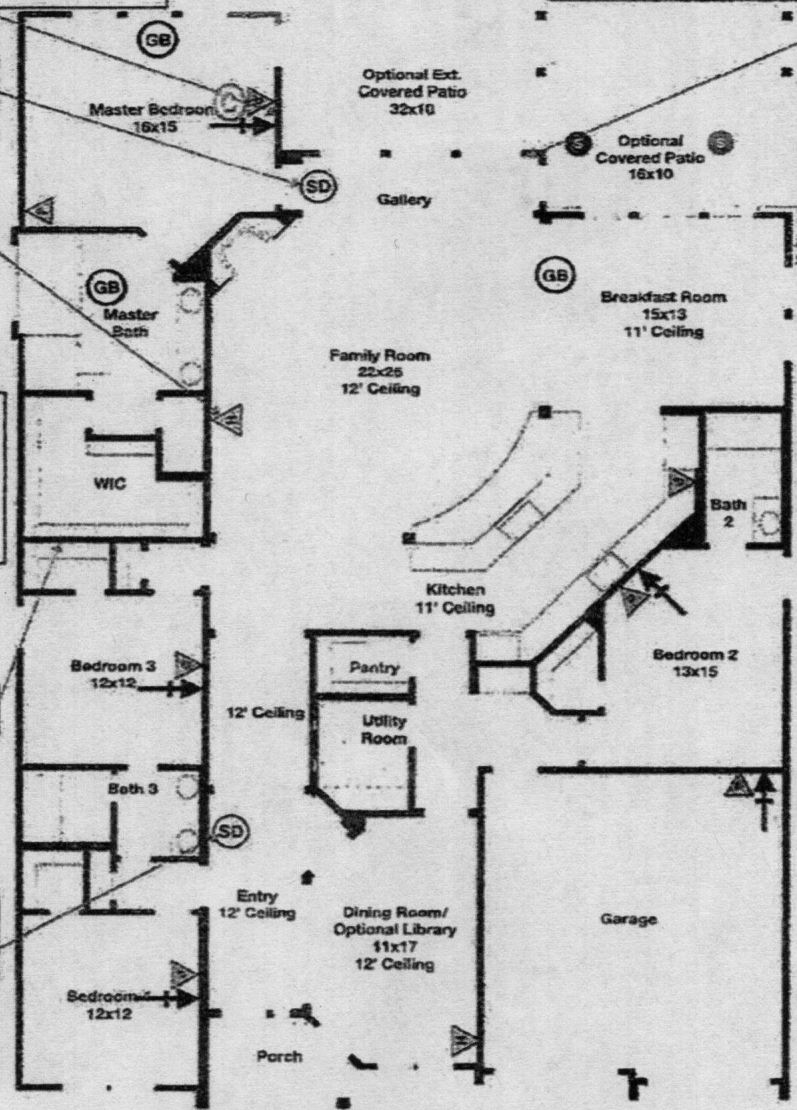

Hennesey
28918 Powder Ridge
Ravenna

Customer Signature
Hennesey

2860 PLA

44	Phone/Cable
Δ	HOH (2-Dual-1-Cable)
Δ	Phone
↓	Cable
↓	Data
↓	Dual (2-Dual/2-Cable)
●	In-Ceiling Speaker
■	In-Wall Speaker
■	Subwoofer
■	HOH
●	Smoke Detector
●	Motion Detector
●	Carbon Monoxide Detector
●	Glass Break Detector
●	Heat Detector
○	Camera

Homerun Conduit.
Conduit @ 5.5" aff by electrical
outlet

Motion Prewire

Audio Prewire - All V/C
placed by light switches.

Smoke Detector placed in
best location by DS
technician

Homerun Patio
Audio.

**Additional keypad
to be installed in
Master Bedroom
next to light
switch.**

Panel at 34" aff

Smoke Detector placed in
best location by OS
technician

281-693-7209 | ravennahomes.com