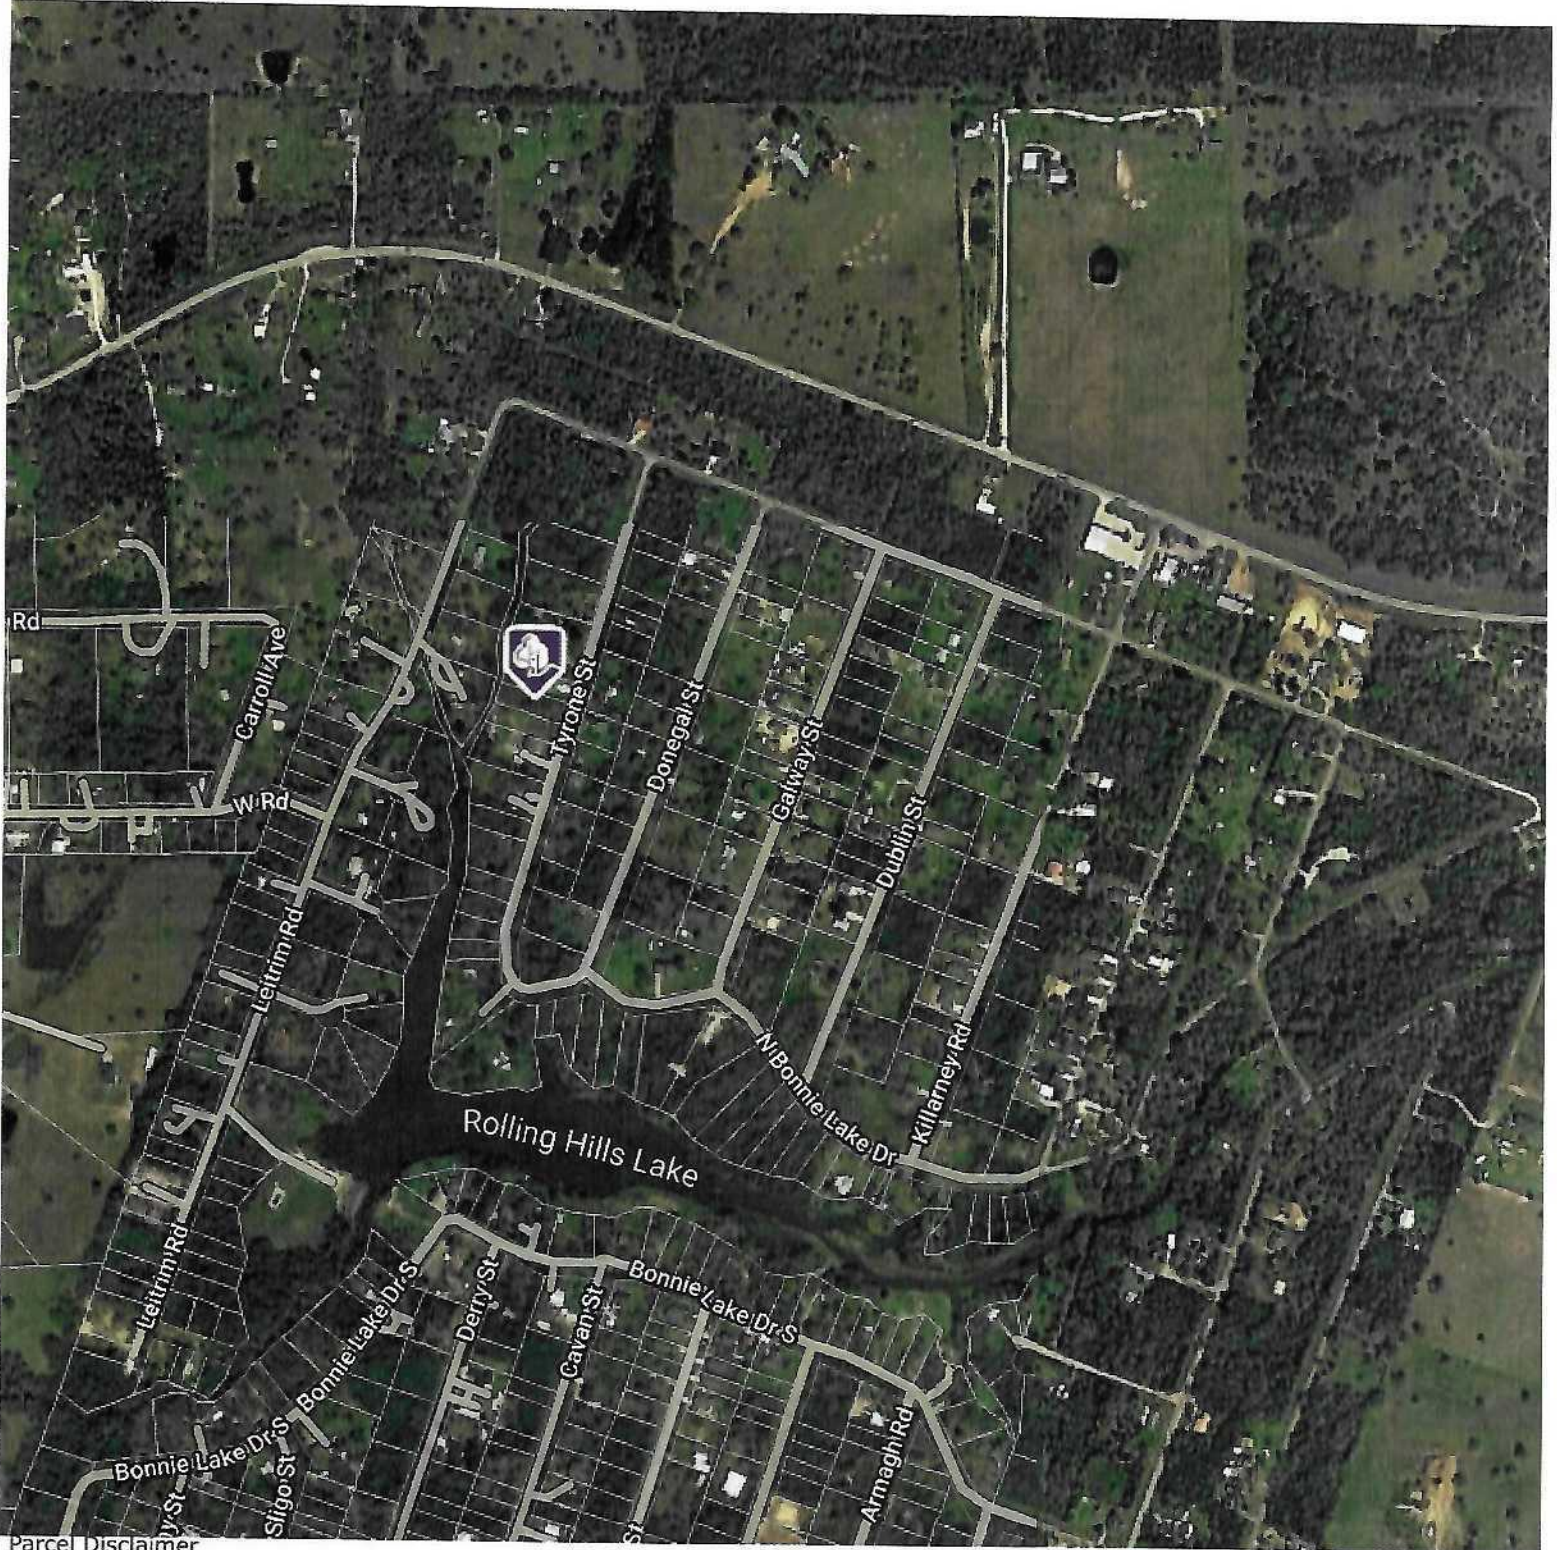

Click any parcel for parcel details.

Parcel Disclaimer

Ruler

Legend

Click any parcel for parcel details.

Parcel Disclaimer

Ruler

Legend

Map data ©2023 Imagery ©2023, Houston-Galveston Area Council, Maxar Technologies, Texas General Land Office, U.S. Geological Survey, USDA/FPAC/Geo

200 ft

Report a map error

Click any parcel for parcel details.

Parcel Disclaimer

Ruler

Legend

Map data ©2023 Imagery ©2023, Houston-Galveston Area Council, Maxar Technologies, Texas General Land Office, 50 ft U.S. Geological Survey

Report a map error