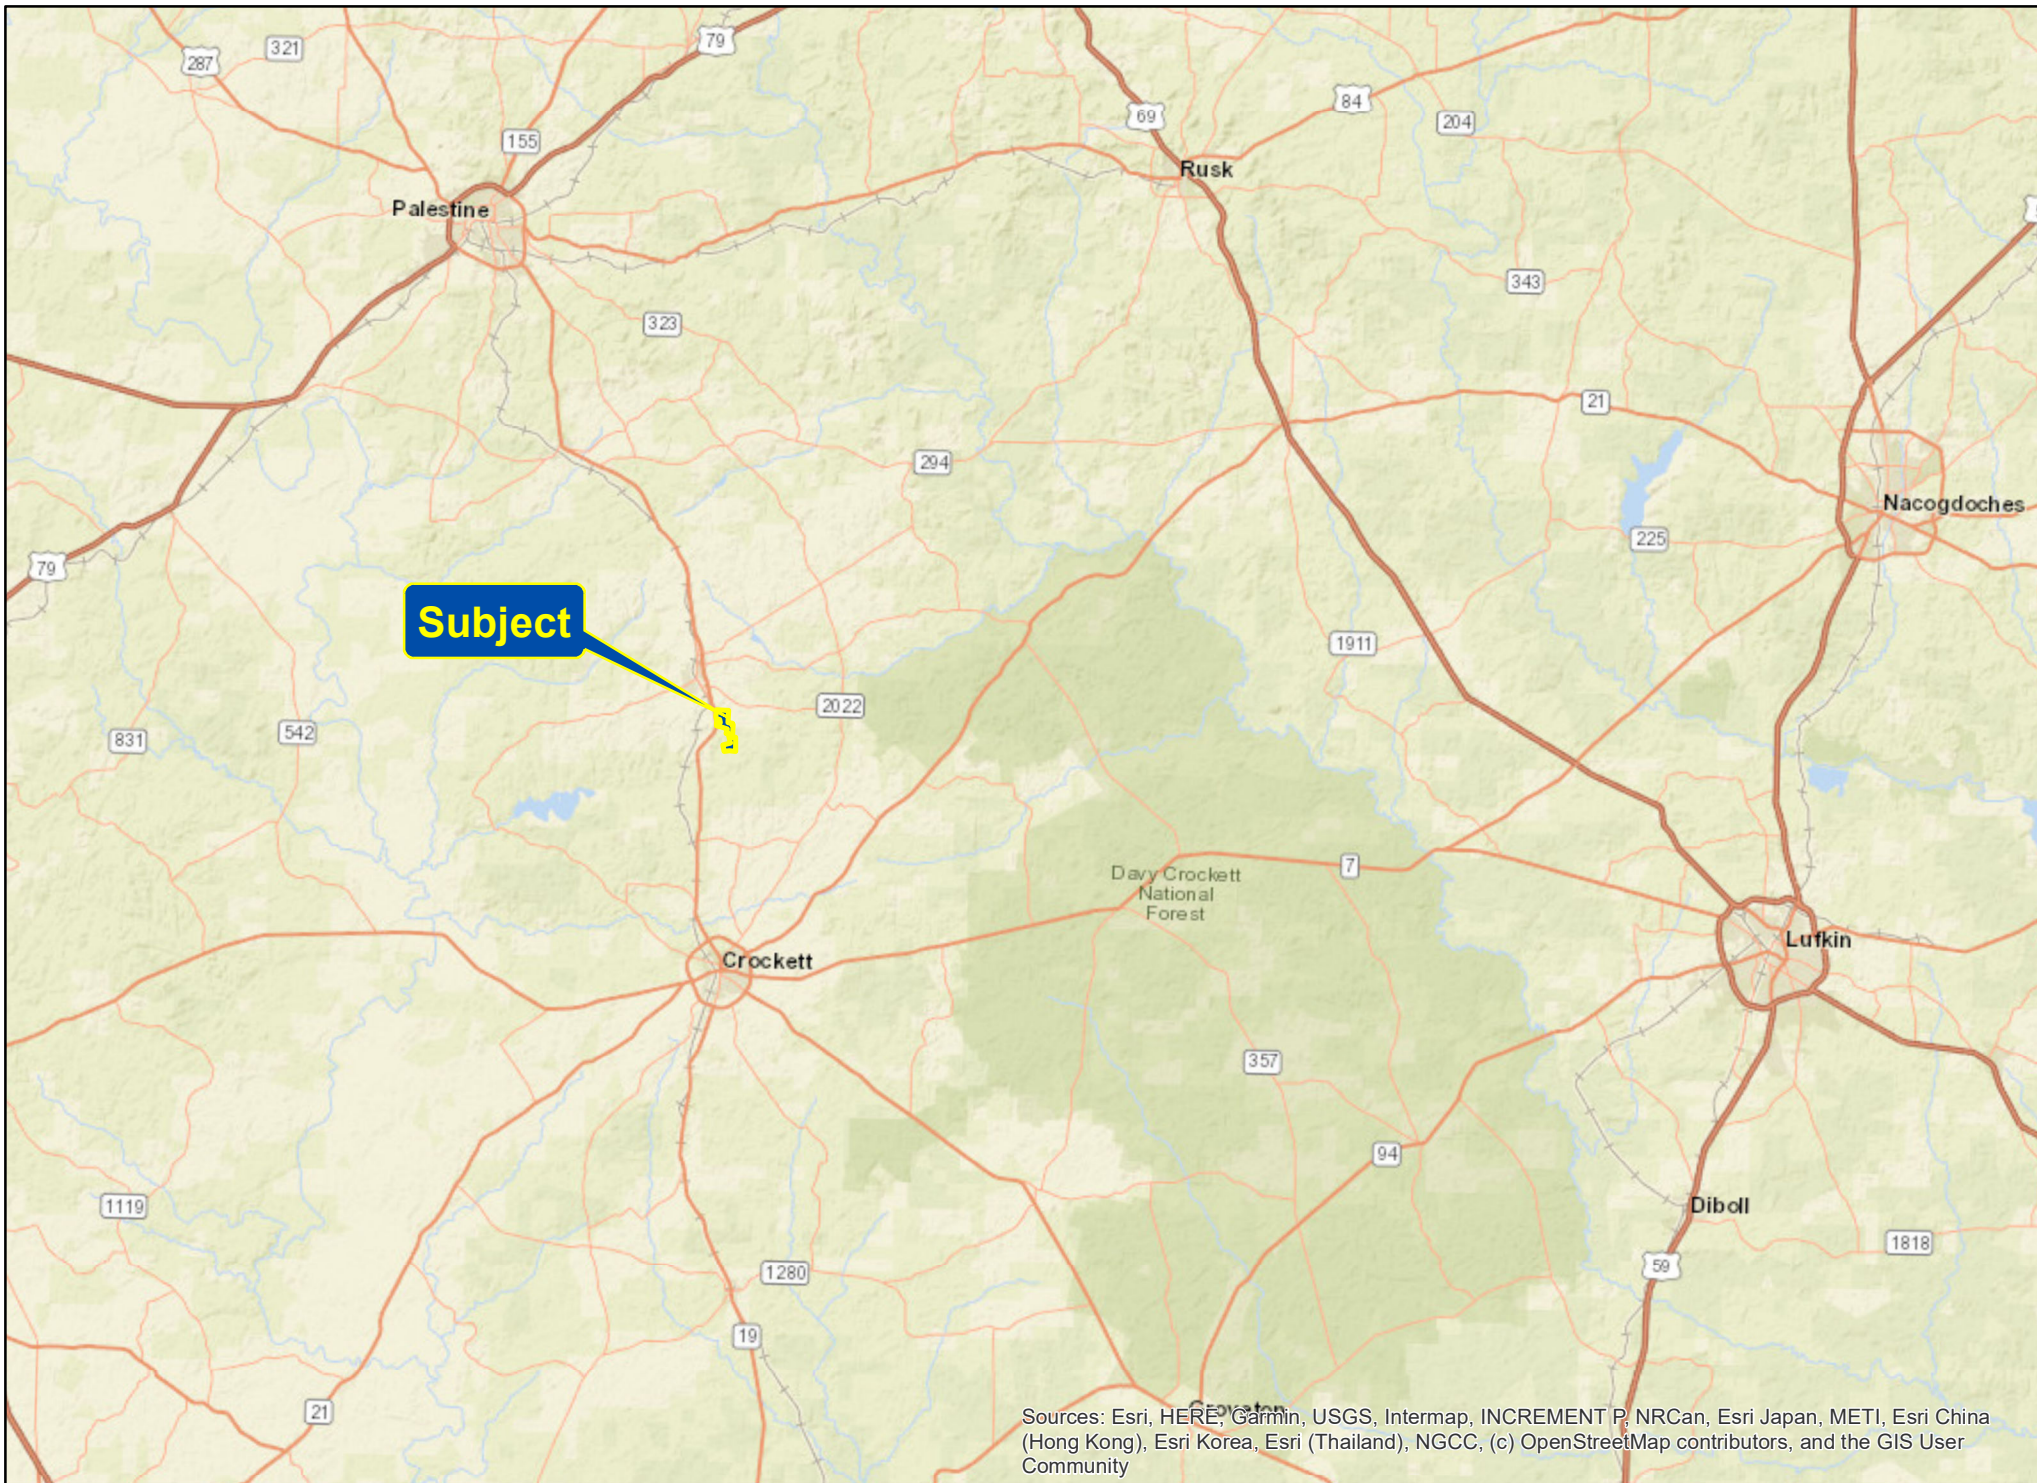

415 Acres | Hwy 287 | Houston Co., Texas

For illustration purposes only.

Sources: Esri, HERE, Garmin, USGS, Intermap, INCREMENT P, NRCan, Esri Japan, METI, Esri China (Hong Kong), Esri Korea, Esri (Thailand), NGCC, (c) OpenStreetMap contributors, and the GIS User Community

415 Acres | Hwy 287 | Houston Co., Texas

For illustration purposes only.