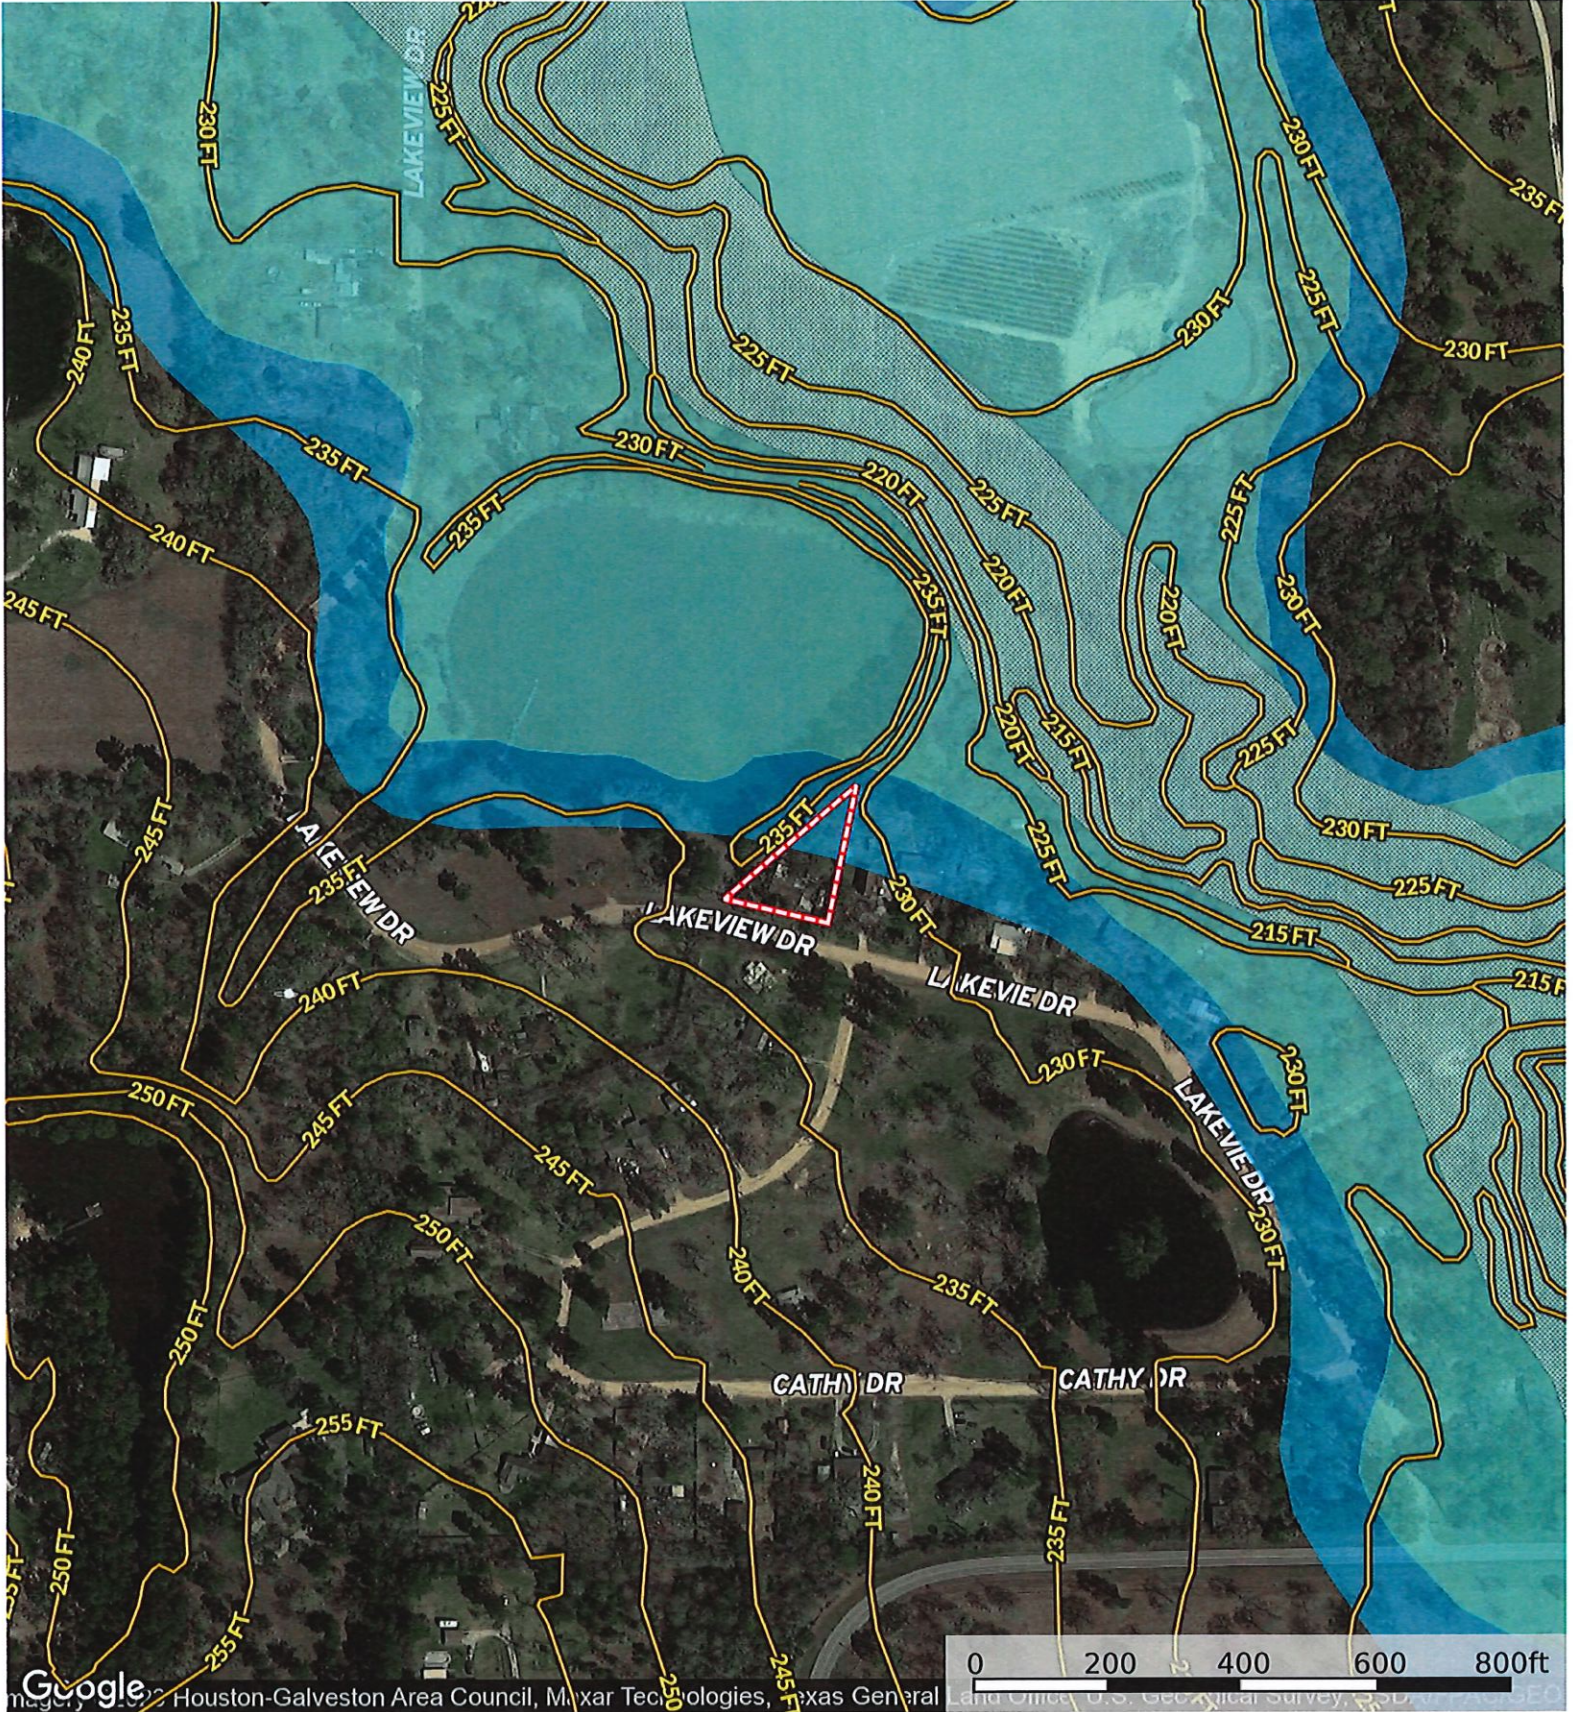

SUBJECT

New Hwy 290

FM 359

BECKENDORF RD.

26200 Lakeview Dr.
Waller County, Texas, AC +/-

Boundary

M The information contained herein was obtained from sources deemed to be reliable. MapRight Services makes no warranties or guarantees as to the completeness or accuracy thereof.

26200 Lakeview Dr.
Waller County, Texas, AC +/-

 Boundary

26200 Lakeview Dr.
Waller County, Texas, AC +/-

-  Boundary
-  100 Year Floodplain
-  500 Year Floodplain
-  Floodway
-  Special
-  Unmapped/ Not Included

26200 Lakeview Dr.
Waller County, Texas, AC +/-

- Boundary
- 100 Year Floodplain
- 500 Year Floodplain
- Floodway
- Special
- Unmapped/ Not Included