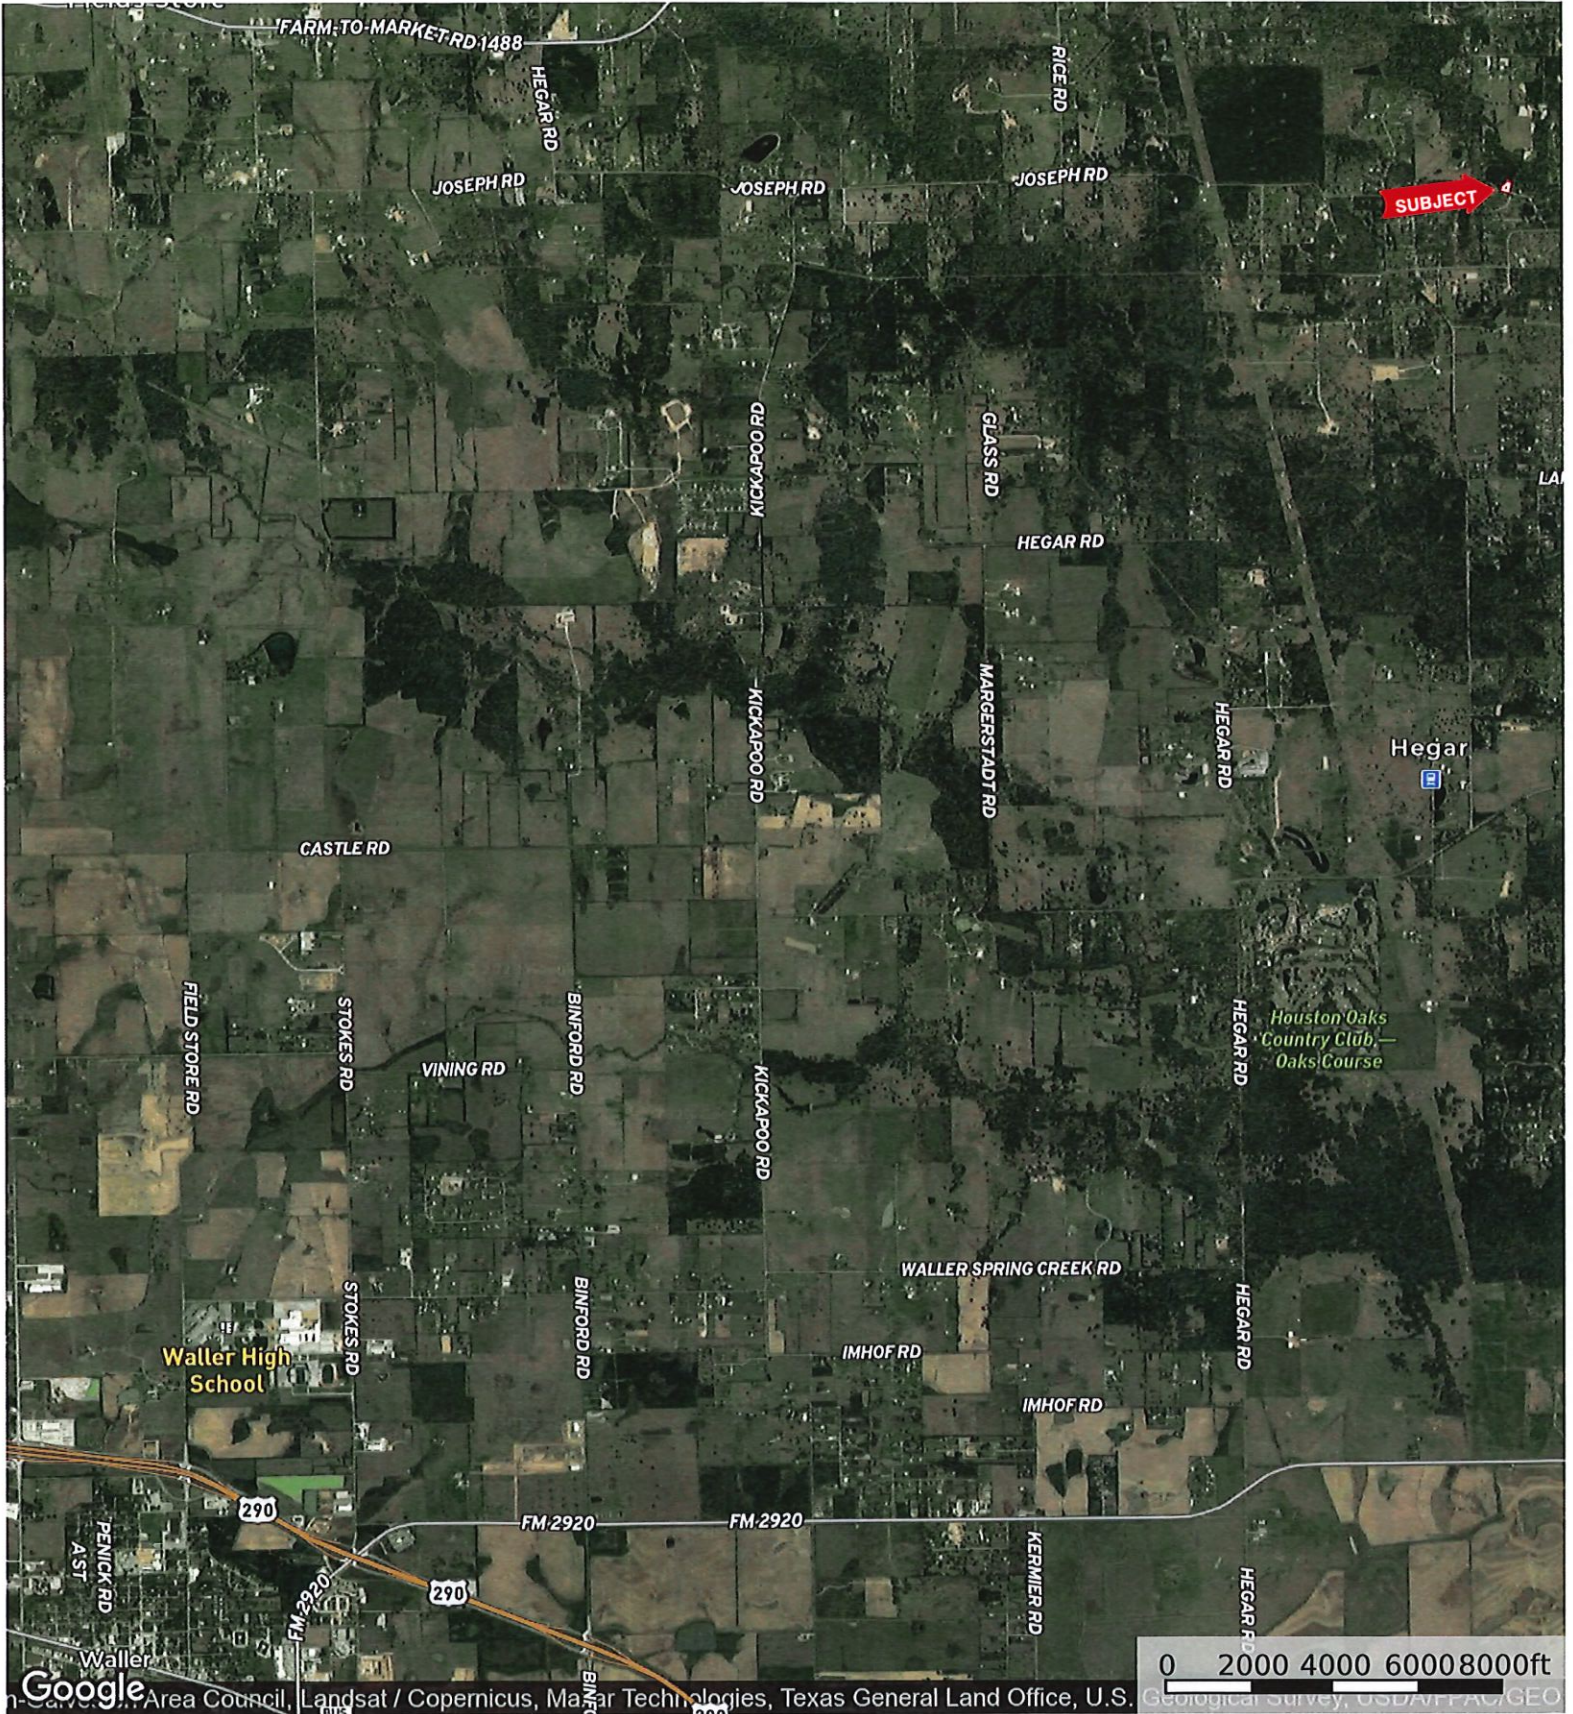

SUBJECT

New Hwy 290

FM 359

BECKENDORF RD.

26200 Lakeview Dr.
Waller County, Texas, AC +/-

Boundary

M The information contained herein was obtained from sources deemed to be reliable. MapRight Services makes no warranties or guarantees as to the completeness or accuracy thereof.

26200 Lakeview Dr.
Waller County, Texas, AC +/-

 Boundary

26200 Lakeview Dr.
Waller County, Texas, AC +/-

-  Boundary
-  100 Year Floodplain
-  500 Year Floodplain
-  Floodway
-  Special
-  Unmapped/ Not Included

26200 Lakeview Dr.
Waller County, Texas, AC +/-

- Boundary
- 100 Year Floodplain
- 500 Year Floodplain
- Floodway
- Special
- Unmapped/ Not Included