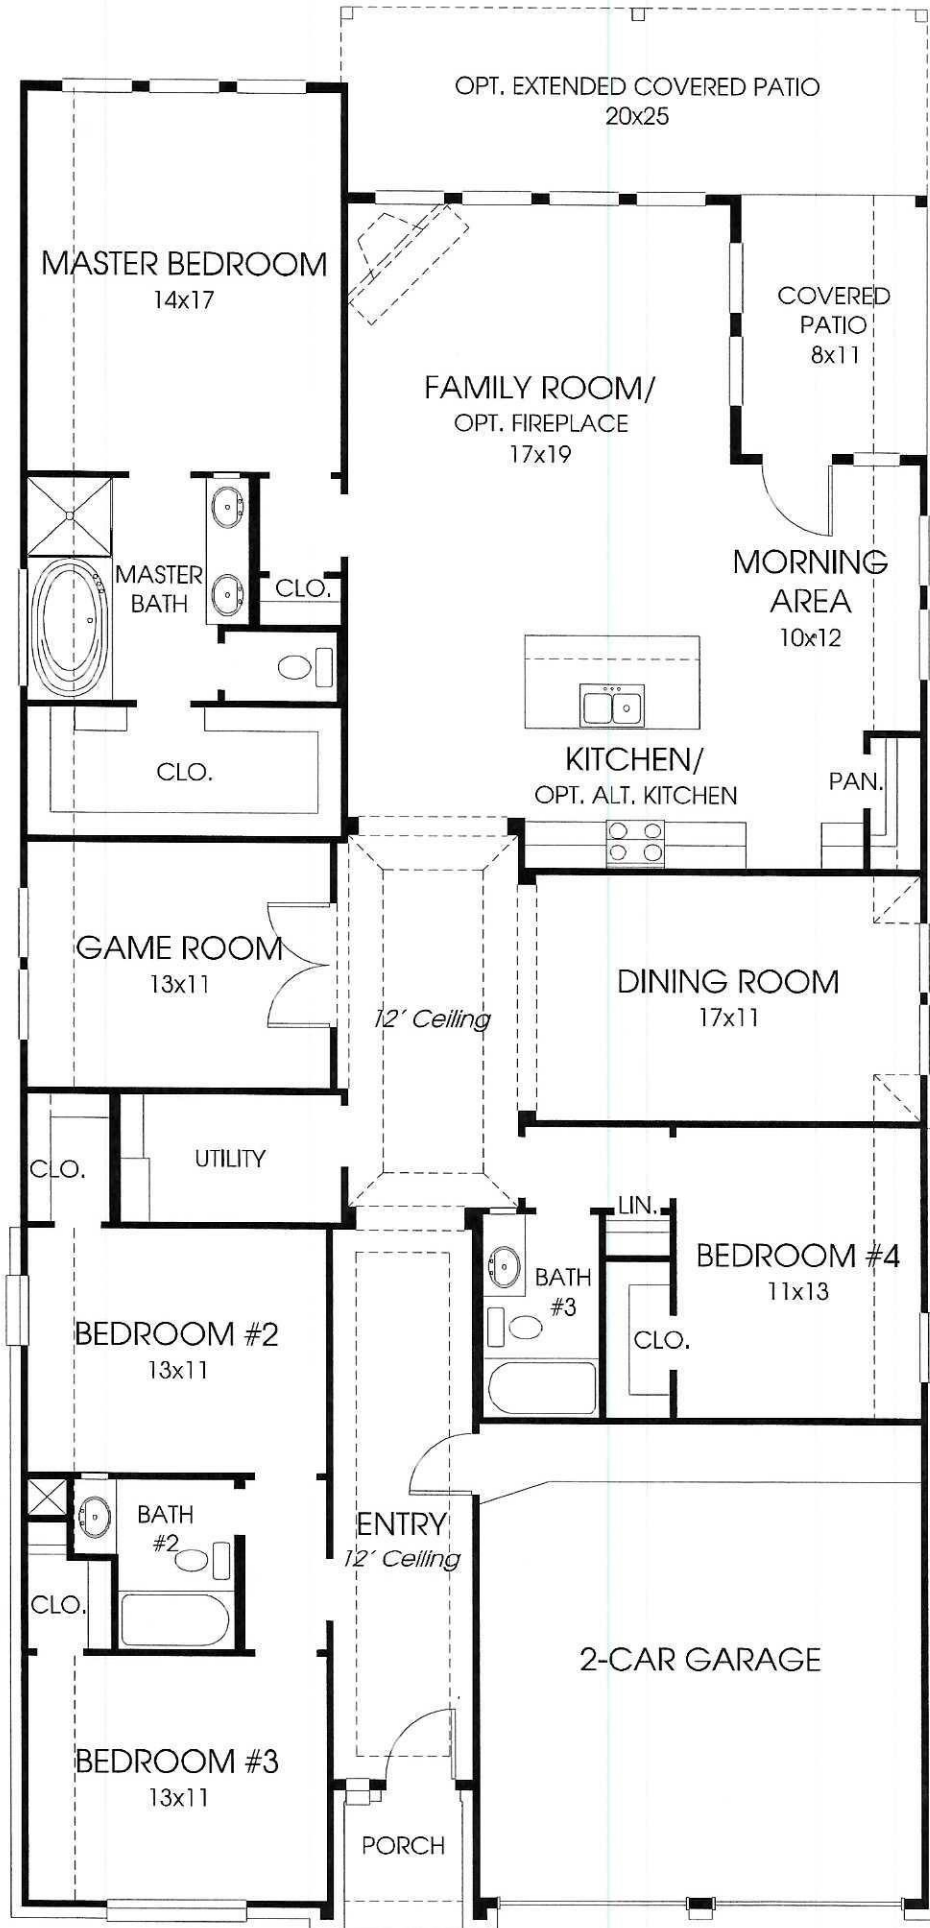

DESIGNS

Design 2438W

This home contains approximately 2,438 square feet.*

*See Page 3 for Details and Disclaimers.
© Perry Homes, LLC 2015

04/25/2016
(50' CL)