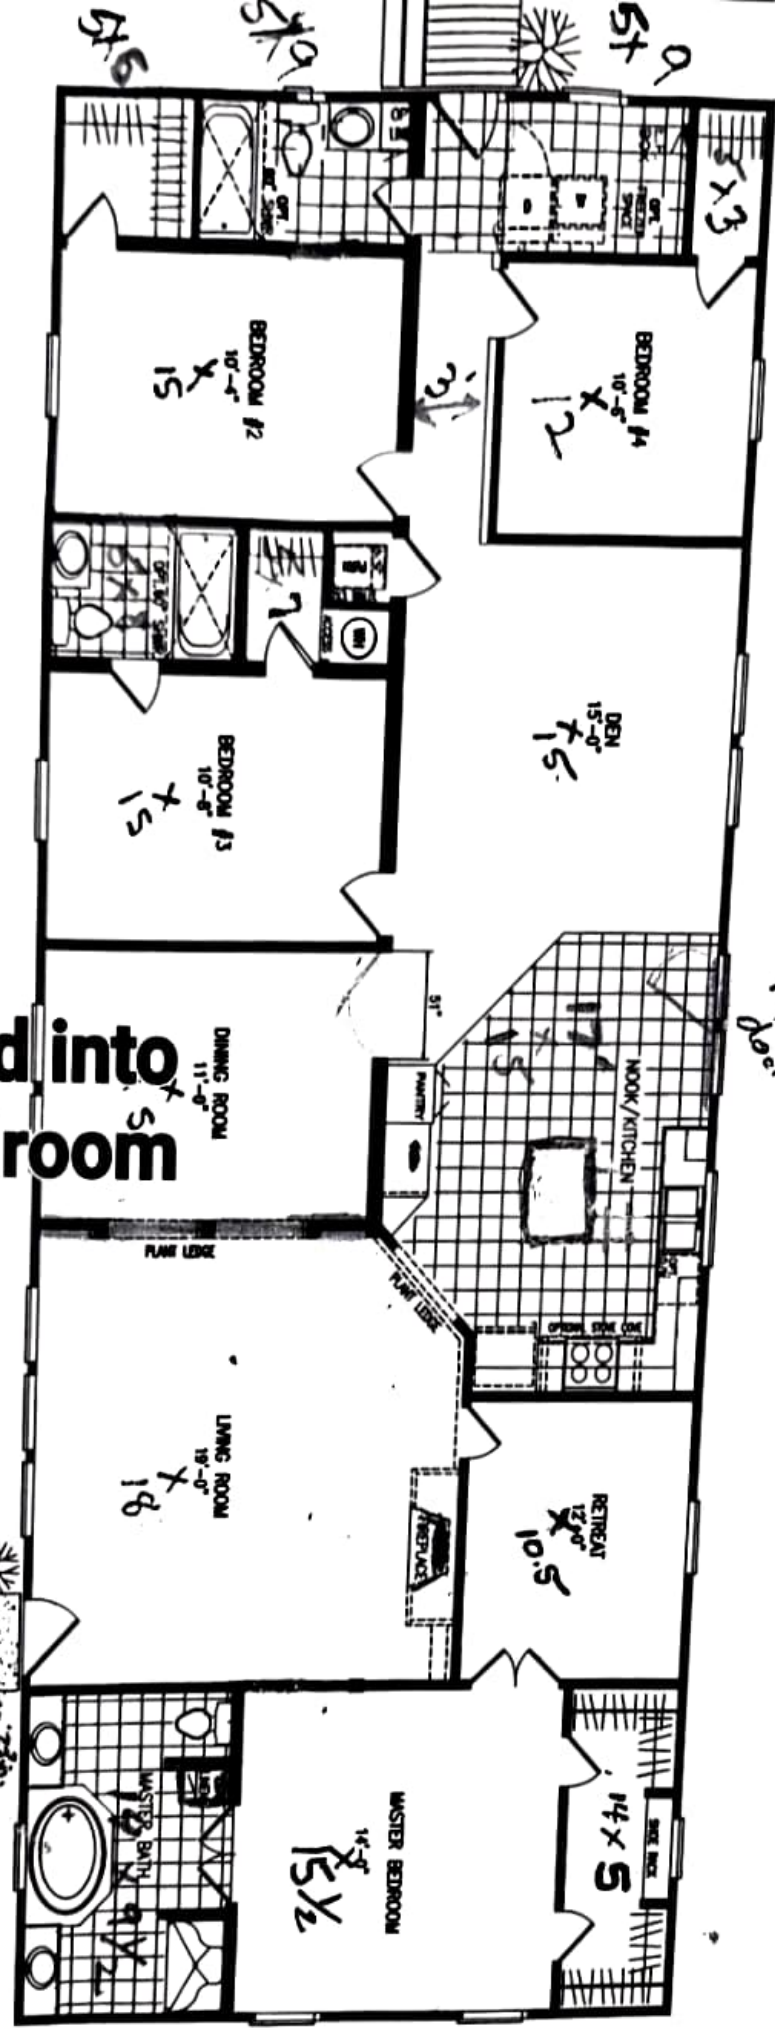

MODEL 405
 32x76 (2356 SQ. FT.)
 4 BEDROOMS, 3 BATHS

LI

**converted into
 a bedroom**

French door

DATE	REVISION	BY	REASON

<p>OAK CREEK HOMES INC.</p>	
PROJECT NO.	L. JACKSON
DATE	2-10-85
SCALE	3/16"=1'-0"
DRAWN BY	405