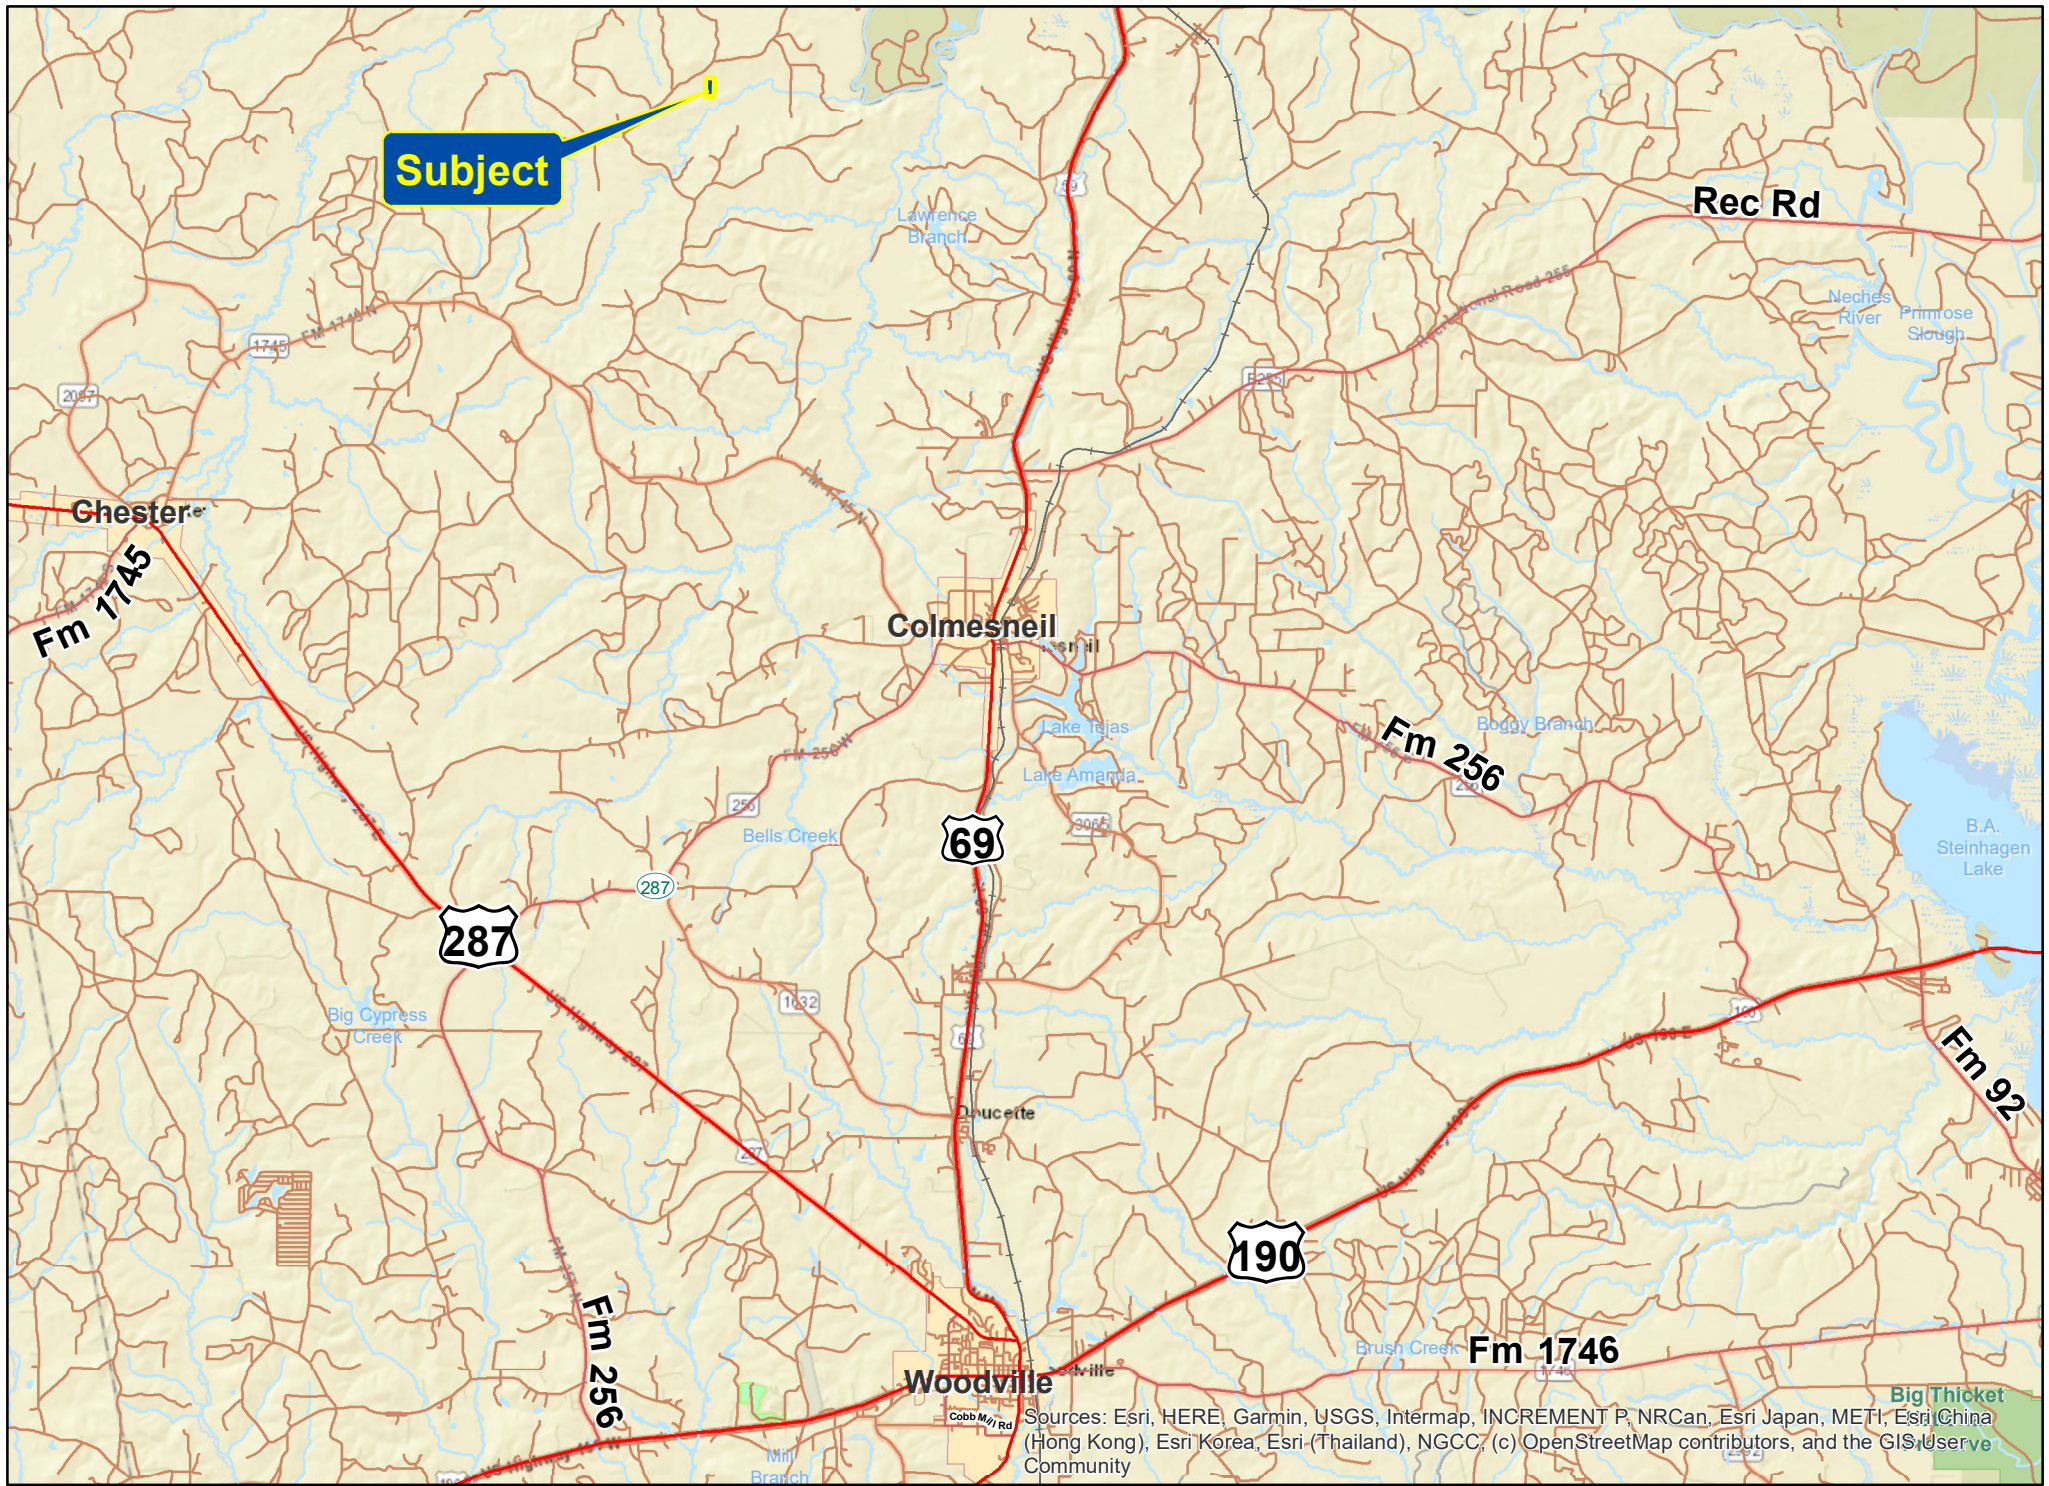

15 Acres | Off CR 2845 | Tyler Co., Texas

For illustration purposes only.

**Subject**

Sources: Esri, HERE, Garmin, USGS, Intermap, INCREMENT P, NRCan, Esri Japan, METI, Esri China (Hong Kong), Esri Korea, Esri (Thailand), NGCC, (c) OpenStreetMap contributors, and the GIS User Community

15 Acres | Off CR 2845 | Tyler Co., Texas

For illustration purposes only.

Sources: Esri, HERE, Garmin, USGS, Intermap, INCREMENT P, NRCan, Esri Japan, METI, Esri China (Hong Kong), Esri Korea, Esri (Thailand), NGCC, (c) OpenStreetMap contributors, and the GIS User Community

15 Acres | Off CR 2845 | Tyler Co., Texas

For illustration purposes only.