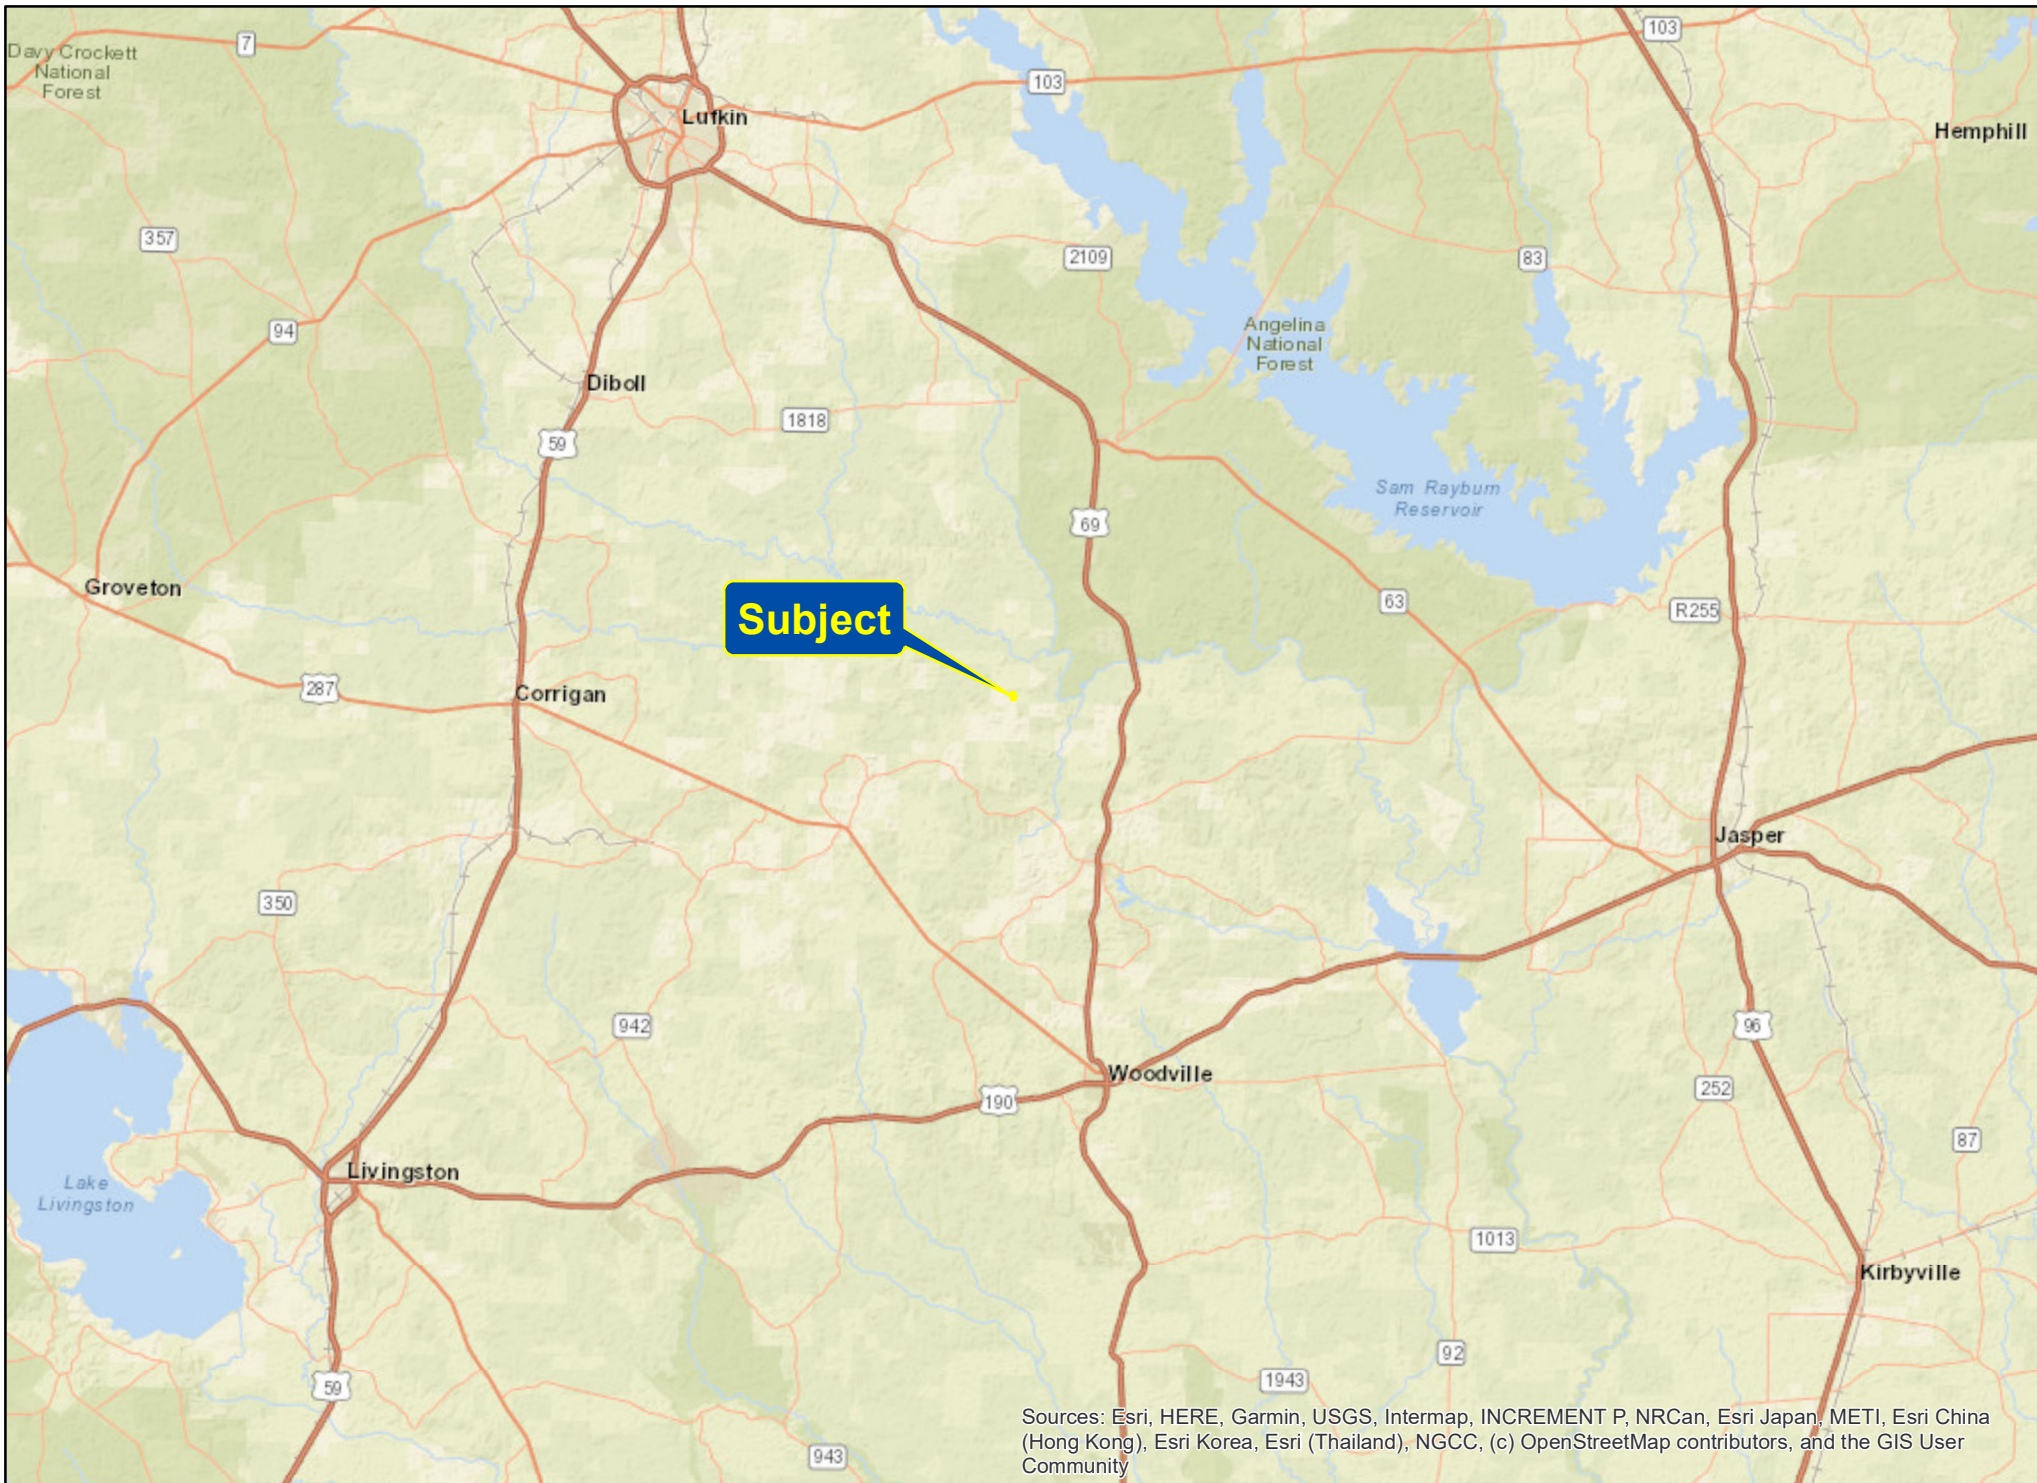

15 Acres | Off CR 2845 | Tyler Co., Texas

For illustration purposes only.

**Subject**

Sources: Esri, HERE, Garmin, USGS, Intermap, INCREMENT P, NRCan, Esri Japan, METI, Esri China (Hong Kong), Esri Korea, Esri (Thailand), NGCC, (c) OpenStreetMap contributors, and the GIS User Community

15 Acres | Off CR 2845 | Tyler Co., Texas

For illustration purposes only.

Sources: Esri, HERE, Garmin, USGS, Intermap, INCREMENT P, NRCan, Esri Japan, METI, Esri China (Hong Kong), Esri Korea, Esri (Thailand), NGCC, (c) OpenStreetMap contributors, and the GIS User Community

15 Acres | Off CR 2845 | Tyler Co., Texas

For illustration purposes only.