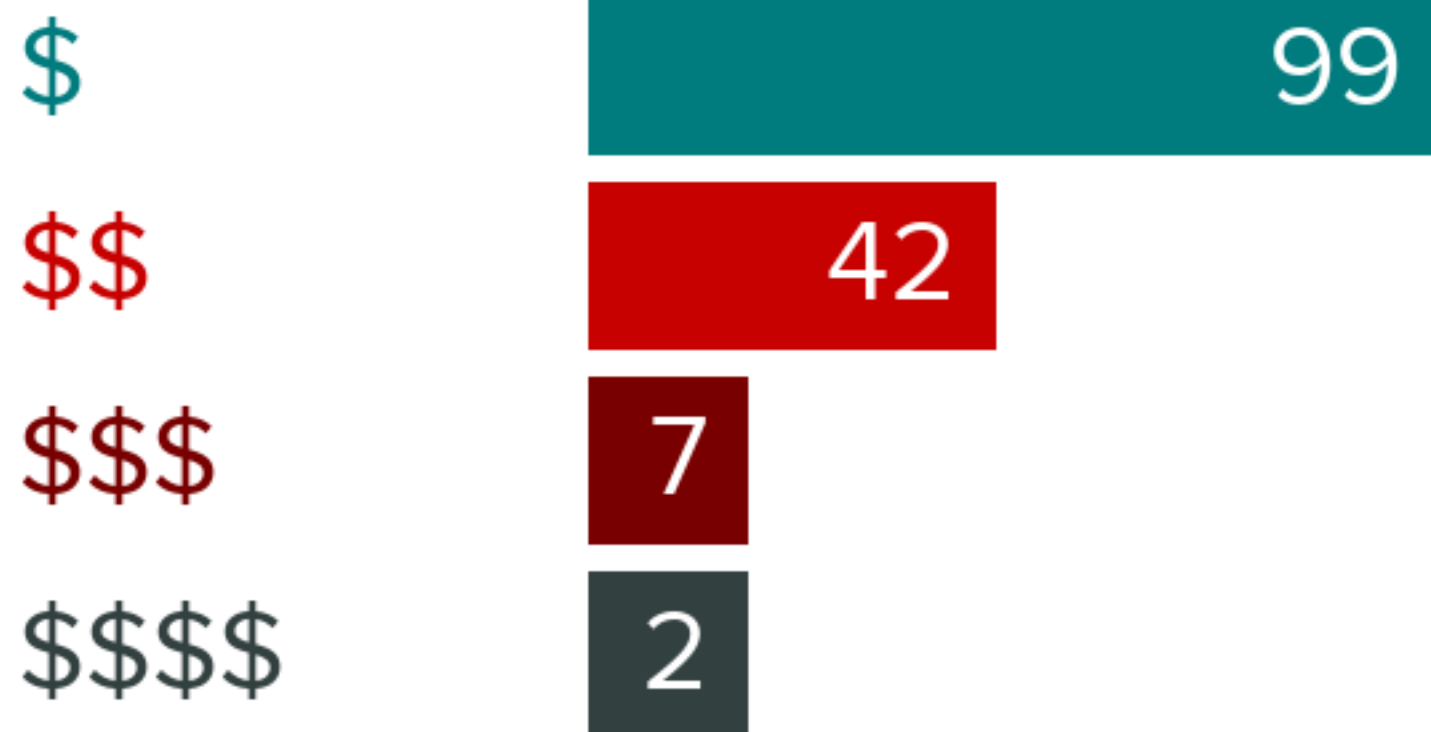

NEIGHBORHOOD EATS

This home is located near **141** moderately priced restaurants and has an **above average** variety of cuisines.

158

WITHIN 5 MILES

GOOD EATS BY CATEGORY

AMERICAN	39
ASIAN	36
FAST FOOD	20
CHINESE	12
BARBECUE	10
INTERNATIONAL	7
MEXICAN	6
SEAFOOD	5
BAKERIES	4
OTHER	12