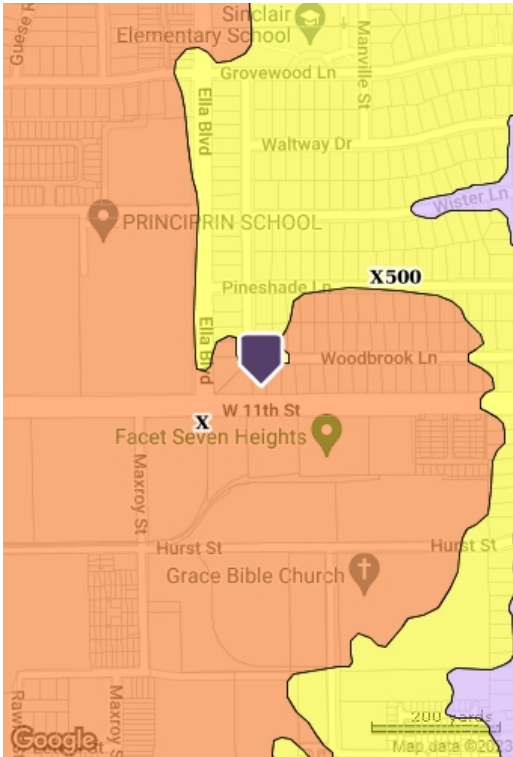

All Properties 360 Property View

6435 Woodbrook Lane, Houston, Texas 77008-6255 Harris County

Flood Map

Flood Zone Code:	X	Special Flood Hazard Area (SFHA):	Out
Flood Zone Date:	06/09/2014	Within 250 Feet of Multiple Flood Zone:	Yes (X,X500)
Flood Zone Panel:	48201C0670M	Flood Community Name:	HOUSTON
Flood Code Description:	Zone X-An Area That Is Determined To Be Outside The 100- And 500-Year Floodplains.		

-  Coastal 100-Year Floodway
-  Coastal 100-year Floodplain
-  100-year Floodway  100-year Floodplain
-  Undetermined
-  500-year Floodplain incl. levee protected area
-  Out of Special Flood Hazard Area