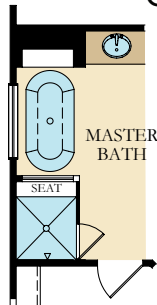

*The Back* THE CLASSIC COLLECTION

PLAN:3835 | 4,163 SQ. FT. | 4 BEDROOMS | 3.5 BATHS | 3 CAR GARAGE

FIRST FLOOR

SECOND FLOOR

OPTIONS

*Opt. Freestanding Tub*

*Opt. Covered Balcony*

VILLAGEBUILDERS.COM

*The Back* THE CLASSIC COLLECTION

PLAN:3835 | 4,163 SQ. FT. | 4 BEDROOMS | 3.5 BATHS | 3 CAR GARAGE