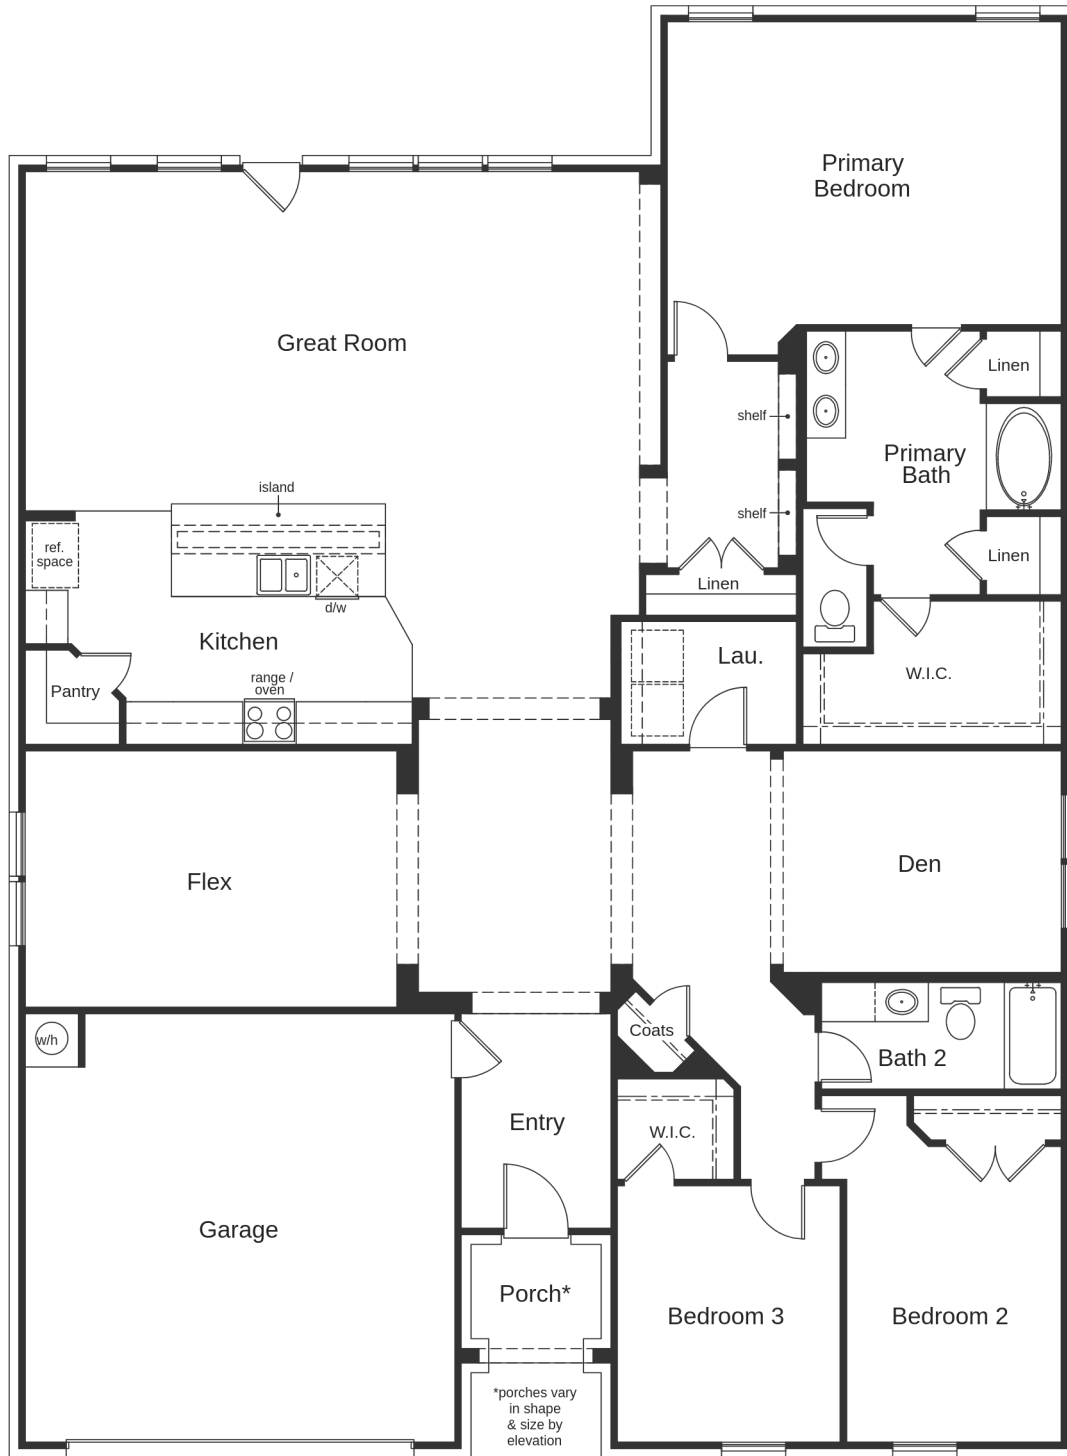

PLAN PLAN 2586 2,536 SQ. FT. | 1 FL | 3-4 BED | 2 BTH |

*porches vary in shape & size by elevation