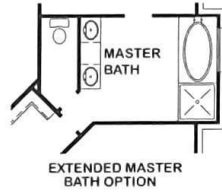

MELBOURNE

Features:

- Approx. 2828 Square Feet
- 4 bedroom
- 3 - Bath
- 2 - Car Garage