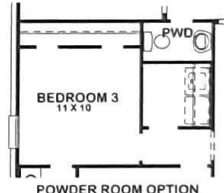

MELBOURNE

Features:

- Approx. 2828 Square Feet
- 4 bedroom
- 3 - Bath
- 2 - Car Garage