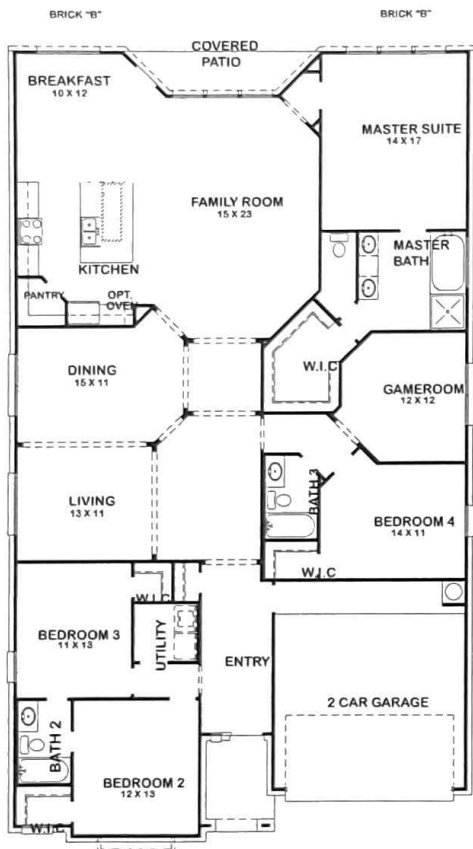

MELBOURNE

Features:

- Approx. 2828 Square Feet
- 4 bedroom
- 3 - Bath
- 2 - Car Garage