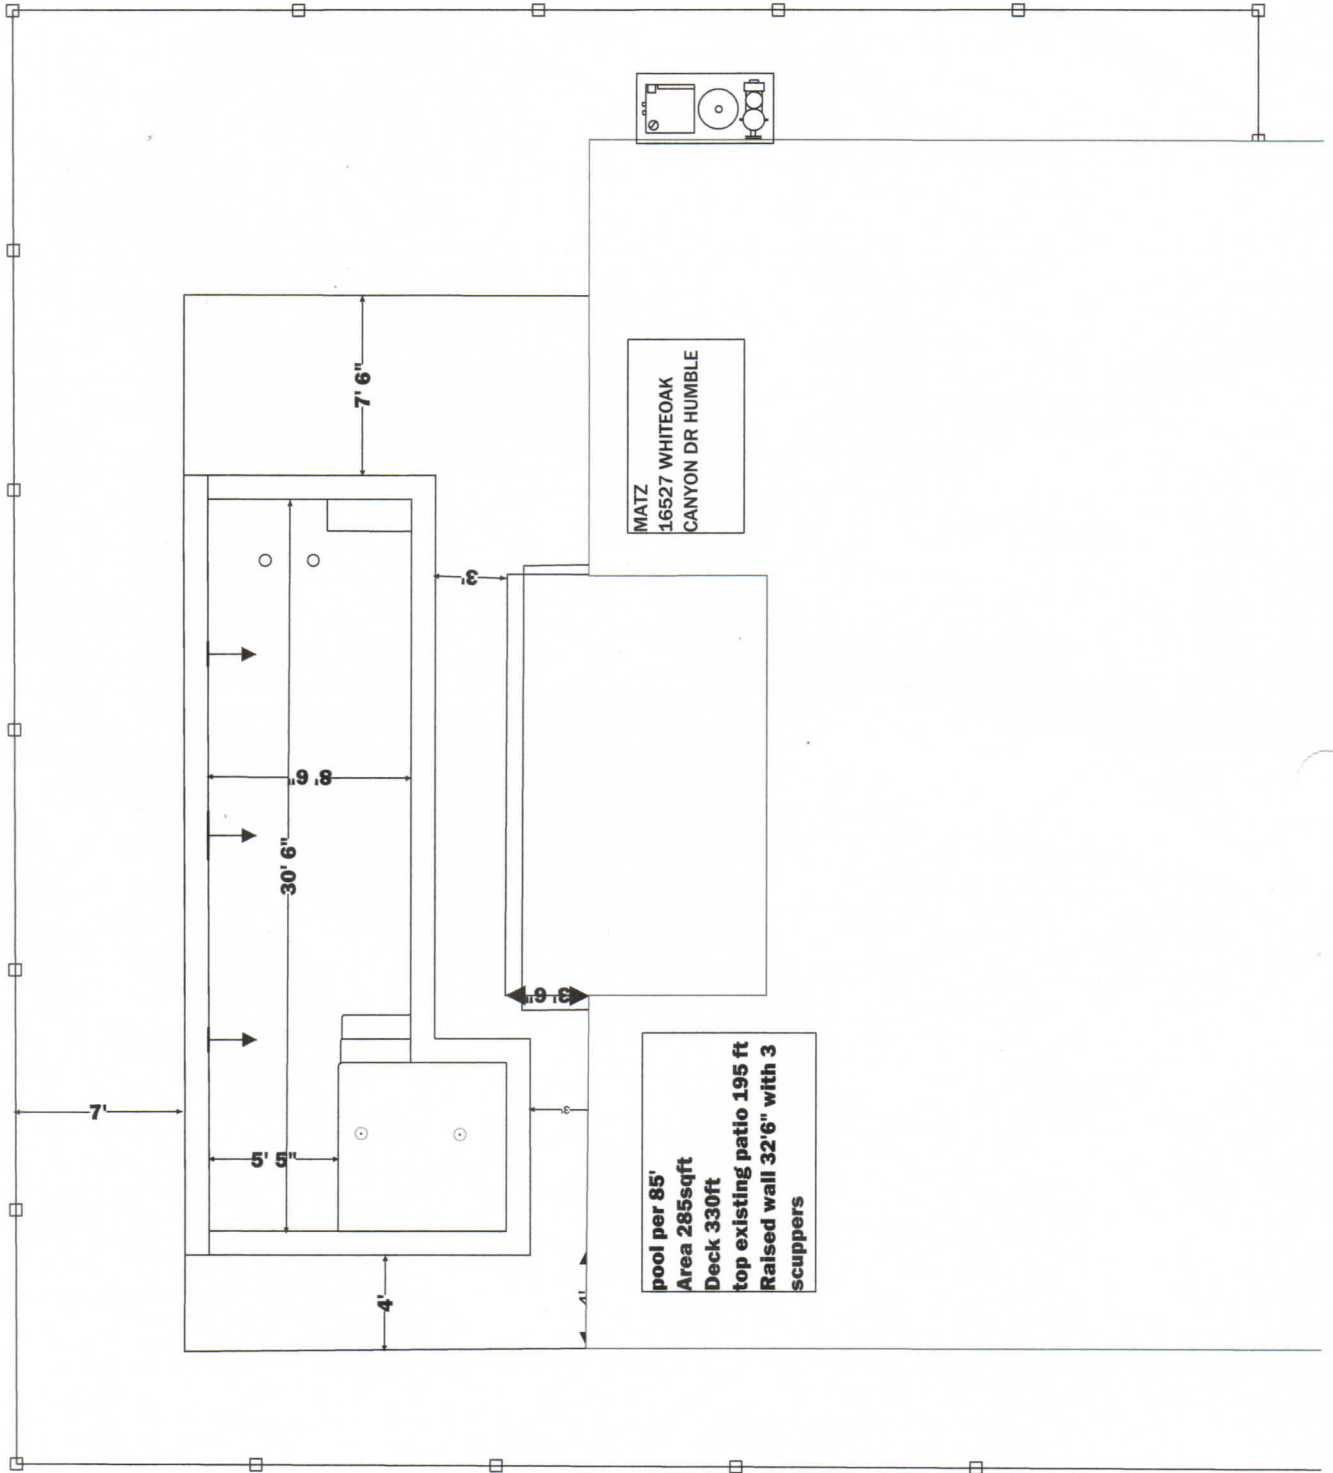

STEVE L. 832-982-6415

Scale: 1/8" = 1 ft

artistic conception

Pool Studio

Fire Water Pools |  
Christopher and Elizabeth Matz

artistic conception

Pool Studio

Fire Water Pools | ... Shearer  
Christopher and Elizabeth Matz