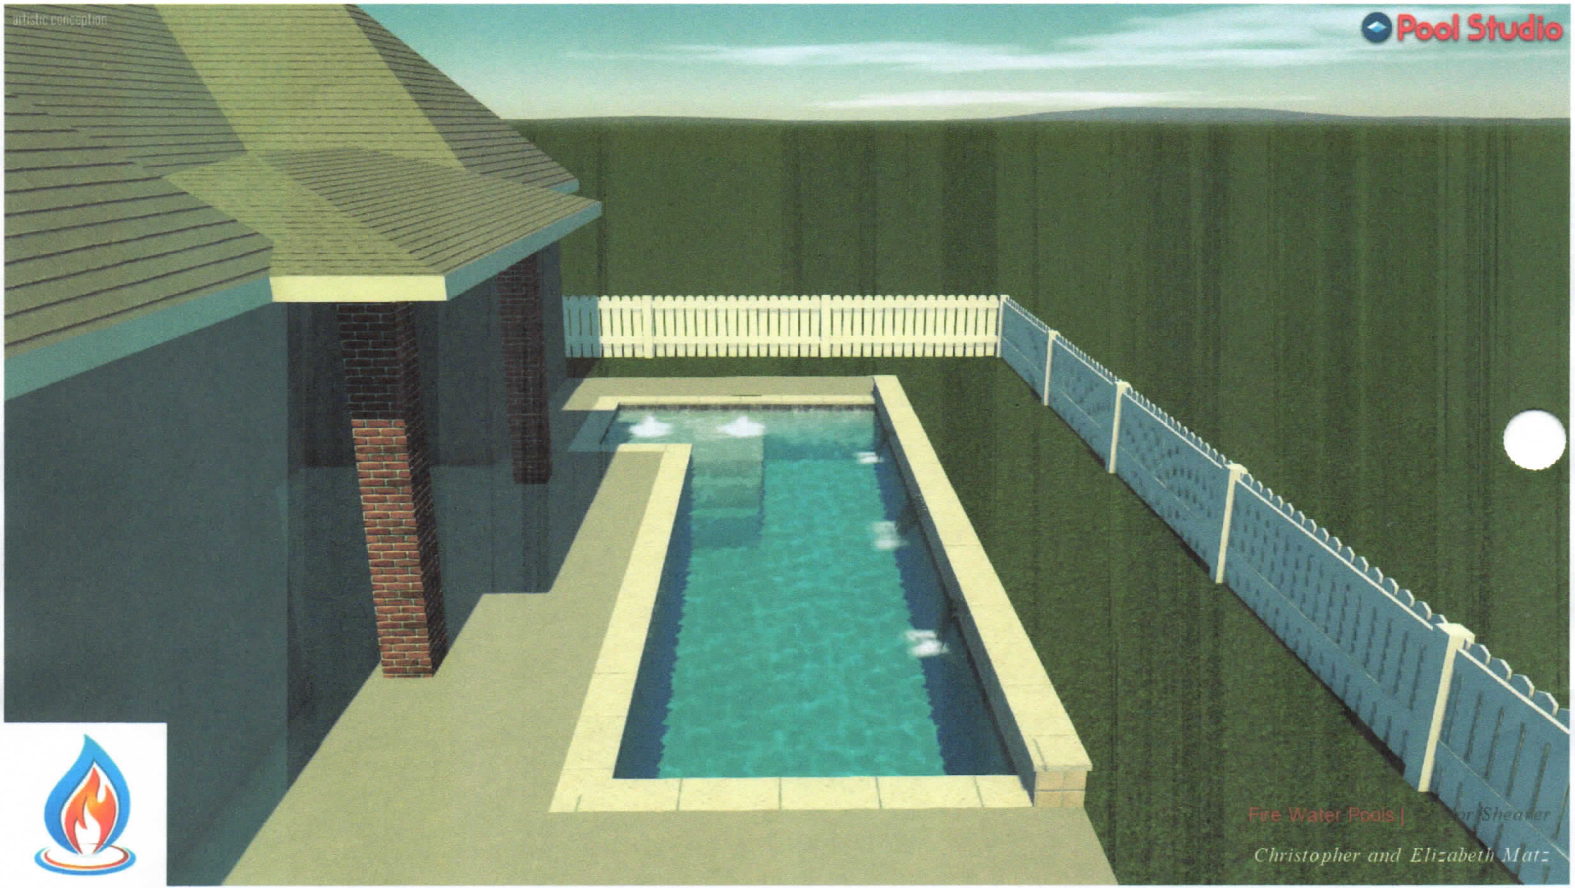

STEVE L. 832-982-6415

Scale: 1/8" = 1 ft

artistic conception

Pool Studio

Fire Water Pools |  
Christopher and Elizabeth Matz

artistic conception

Pool Studio

Fire Water Pools | ... Shearer  
Christopher and Elizabeth Matz