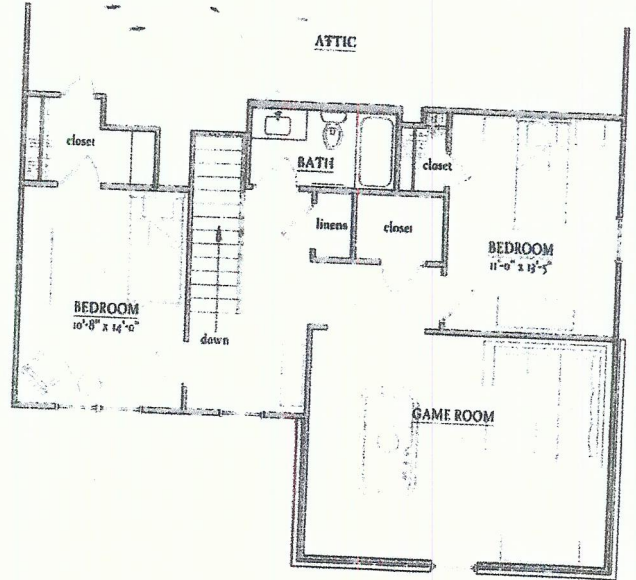

305 Black Walnut Ct. Concord, TX 77304

Mountain Crest

2,417 s.f.

Downstairs

Optional 4th bedroom

Upstairs

8/31/2020

Plans, specifications and prices subject to change without notice. Windows vary per elevation. Square footage and room sizes are approximate. Drawings copyright by DH Homes (2020) and RD Architecture (2020).