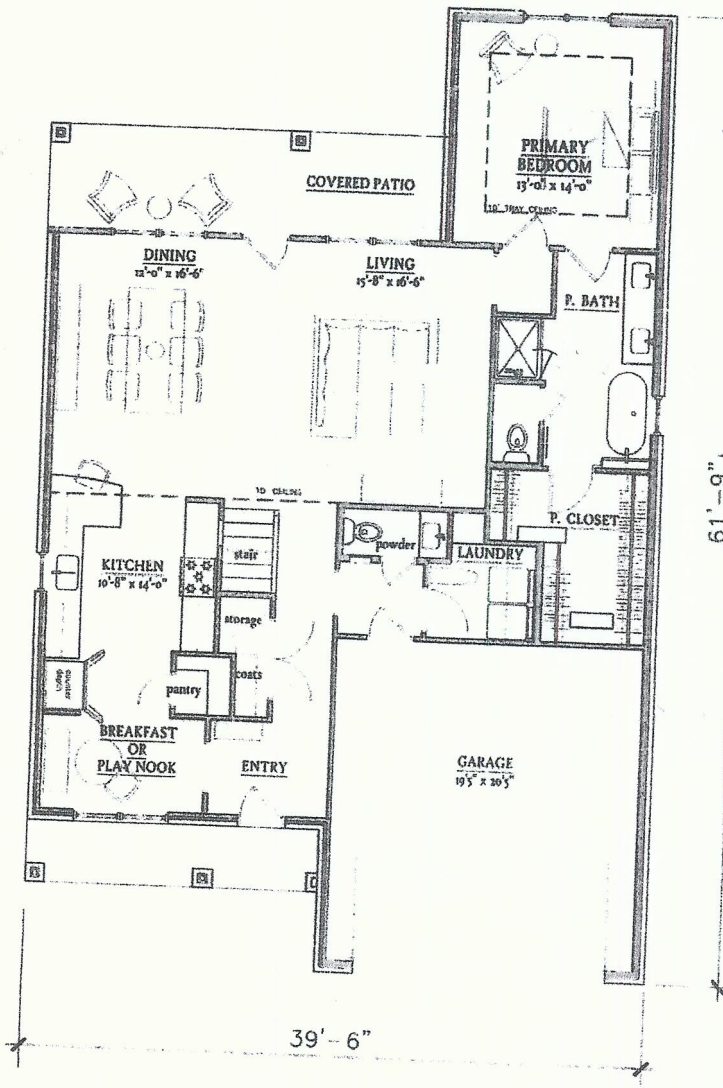

305 Black Walnut Ct. Concord, TX 77304

Mountain Crest

2,417 s.f.

Downstairs

Optional 4th bedroom

Upstairs

8/31/2020

Plans, specifications and prices subject to change without notice. Windows vary per elevation. Square footage and room sizes are approximate. Drawings copyright by DH Homes (2020) and RD Architecture (2020).