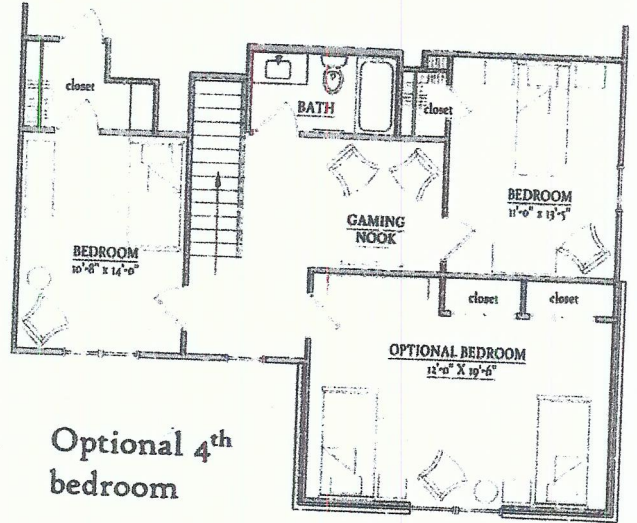

305 Black Walnut Ct. Concord, TX 77304

Mountain Crest

2,417 s.f.

Downstairs

Optional 4th bedroom

Upstairs

8/31/2020

Plans, specifications and prices subject to change without notice. Windows vary per elevation. Square footage and room sizes are approximate. Drawings copyright by DH Homes (2020) and RD Architecture (2020).