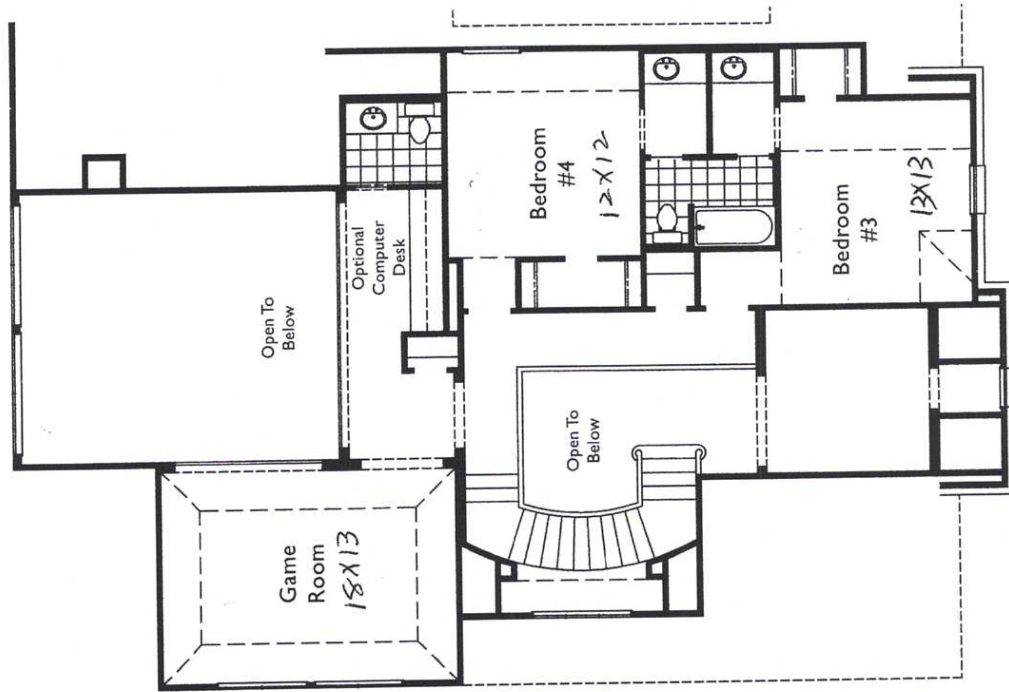

7415
Dresden Ave

PLAN 985

Lower Level

4,463SF

 Prices, plans, specifications, square footage and availability subject to change without notice or prior obligation. Square footage is approximate and may vary upon elevations and/or options selected. Please see your Sales Counselor for more information.

Media Room Option

**5th Bedroom ~ Full Bath Option
in lieu of Powder Bath**

Upper Level