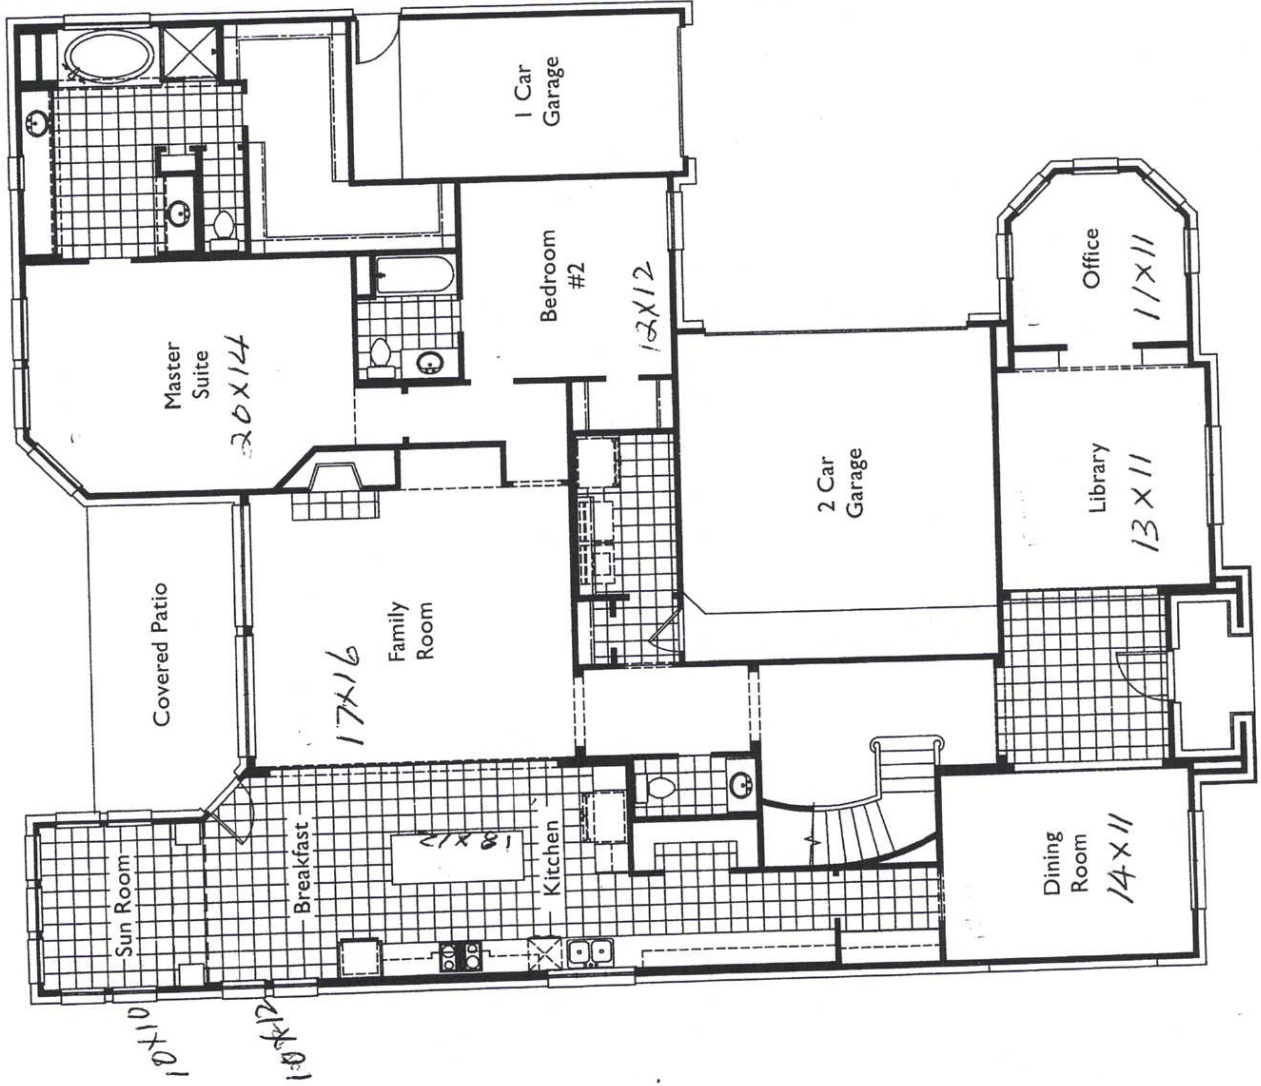

7415
Dresden Ave

PLAN 985

Lower Level

4,463SF

 Prices, plans, specifications, square footage and availability subject to change without notice or prior obligation. Square footage is approximate and may vary upon elevations and/or options selected. Please see your Sales Counselor for more information.

Media Room Option

**5th Bedroom ~ Full Bath Option
in lieu of Powder Bath**

Upper Level