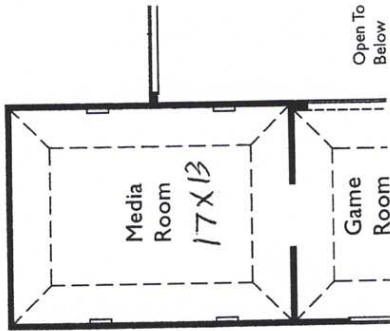

7415
Dresden Ave

PLAN 985

Lower Level

4,463SF

 Prices, plans, specifications, square footage and availability subject to change without notice or prior obligation. Square footage is approximate and may vary upon elevations and/or options selected. Please see your Sales Counselor for more information.

Media Room Option

**5th Bedroom ~ Full Bath Option
in lieu of Powder Bath**

Upper Level