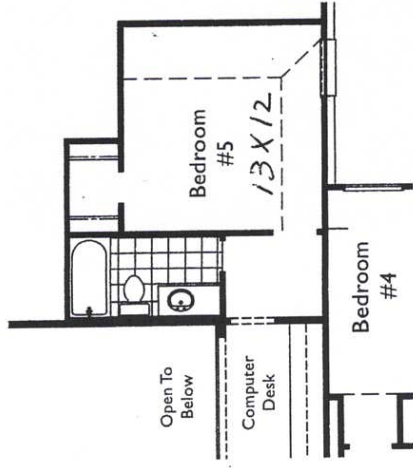

7415
Dresden Ave

PLAN 985

Lower Level

4,463SF

 Prices, plans, specifications, square footage and availability subject to change without notice or prior obligation. Square footage is approximate and may vary upon elevations and/or options selected. Please see your Sales Counselor for more information.

Media Room Option

**5th Bedroom ~ Full Bath Option
in lieu of Powder Bath**

Upper Level