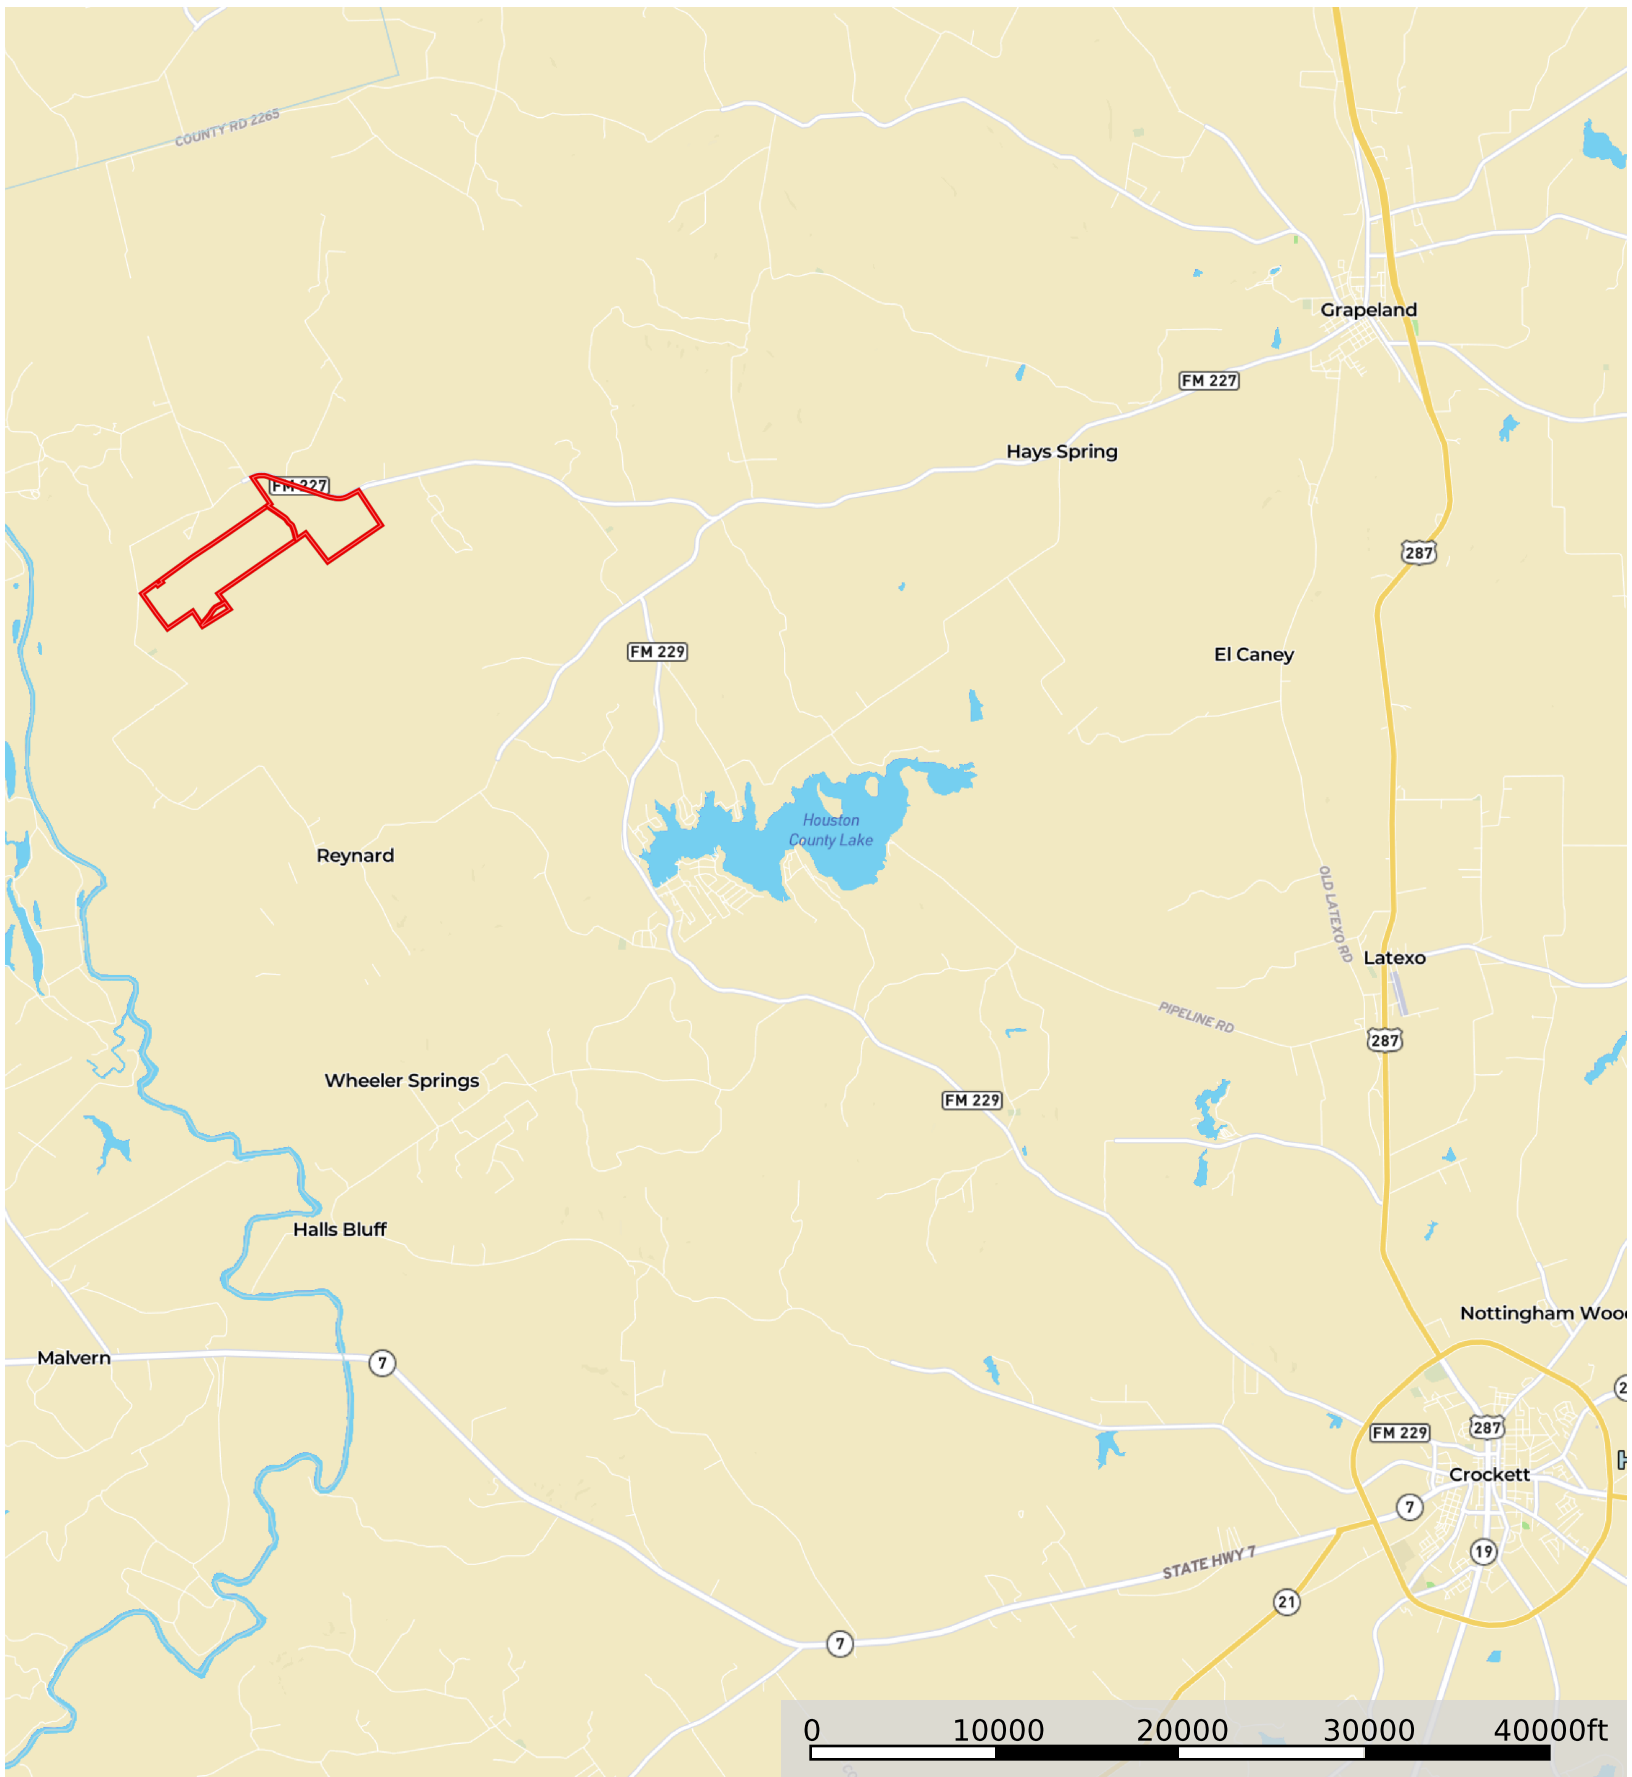

# Elkhart Creek Ranch

Houston County, Texas, 861.323 AC +/-

 Boundary