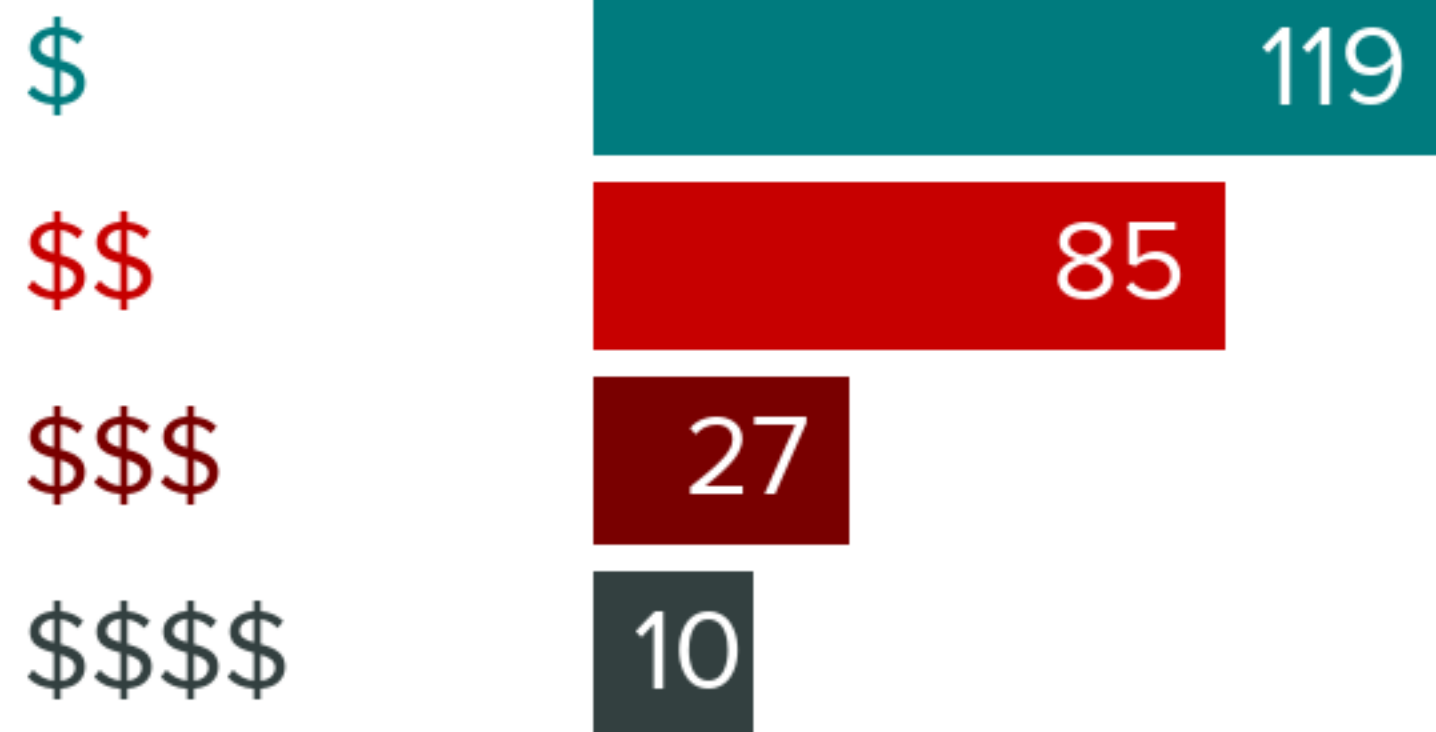

520 PECORE STREET, HOUSTON, TX 77009

AREA REPORT

VERY CONVENIENT

This home is in a **very convenient** area. Some daily errands in this location **require a car** and most major services are within **1** mile.

520 PECORE STREET, HOUSTON, TX 77009

FOOD REPORT

NEIGHBORHOOD EATS

This home is located near **204** moderately priced restaurants and has an **above average** variety of cuisines.

257

WITHIN 5 MILES

GOOD EATS BY CATEGORY