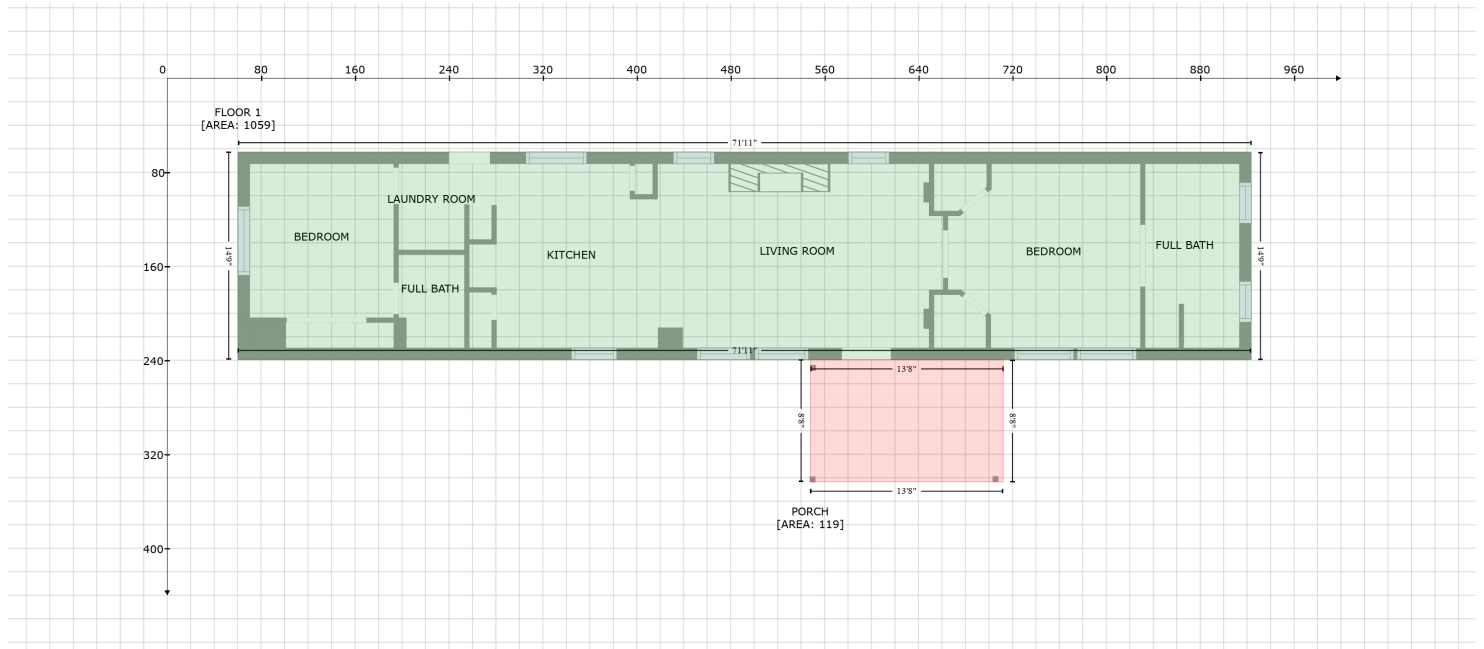

3014 Wagon Trail Rd, Pearland, TX, United States

Gross Living Area: 1059 sq. ft

Space	Area (sq. ft)	Calculation <small>Coordinate Polygon Area Algorithm using inches</small>
FLOOR 1 (Living area)	1059	$-((923.5 + 923.5) * (62.8 - 239.5) + (923.5 + 60.3) * (239.5 - 239.5) + (60.3 + 60.3) * (239.5 - 62.8) + (60.3 + 923.5) * (62.8 - 62.8)) * 0.5 + 0.00694$
PORCH (Non-living area)	119	$-((712.3 + 712.3) * (239.5 - 343.6) + (712.3 + 547.9) * (343.6 - 343.6) + (547.9 + 547.9) * (343.6 - 239.5) + (547.9 + 712.3) * (239.5 - 239.5)) * 0.5 + 0.00694$