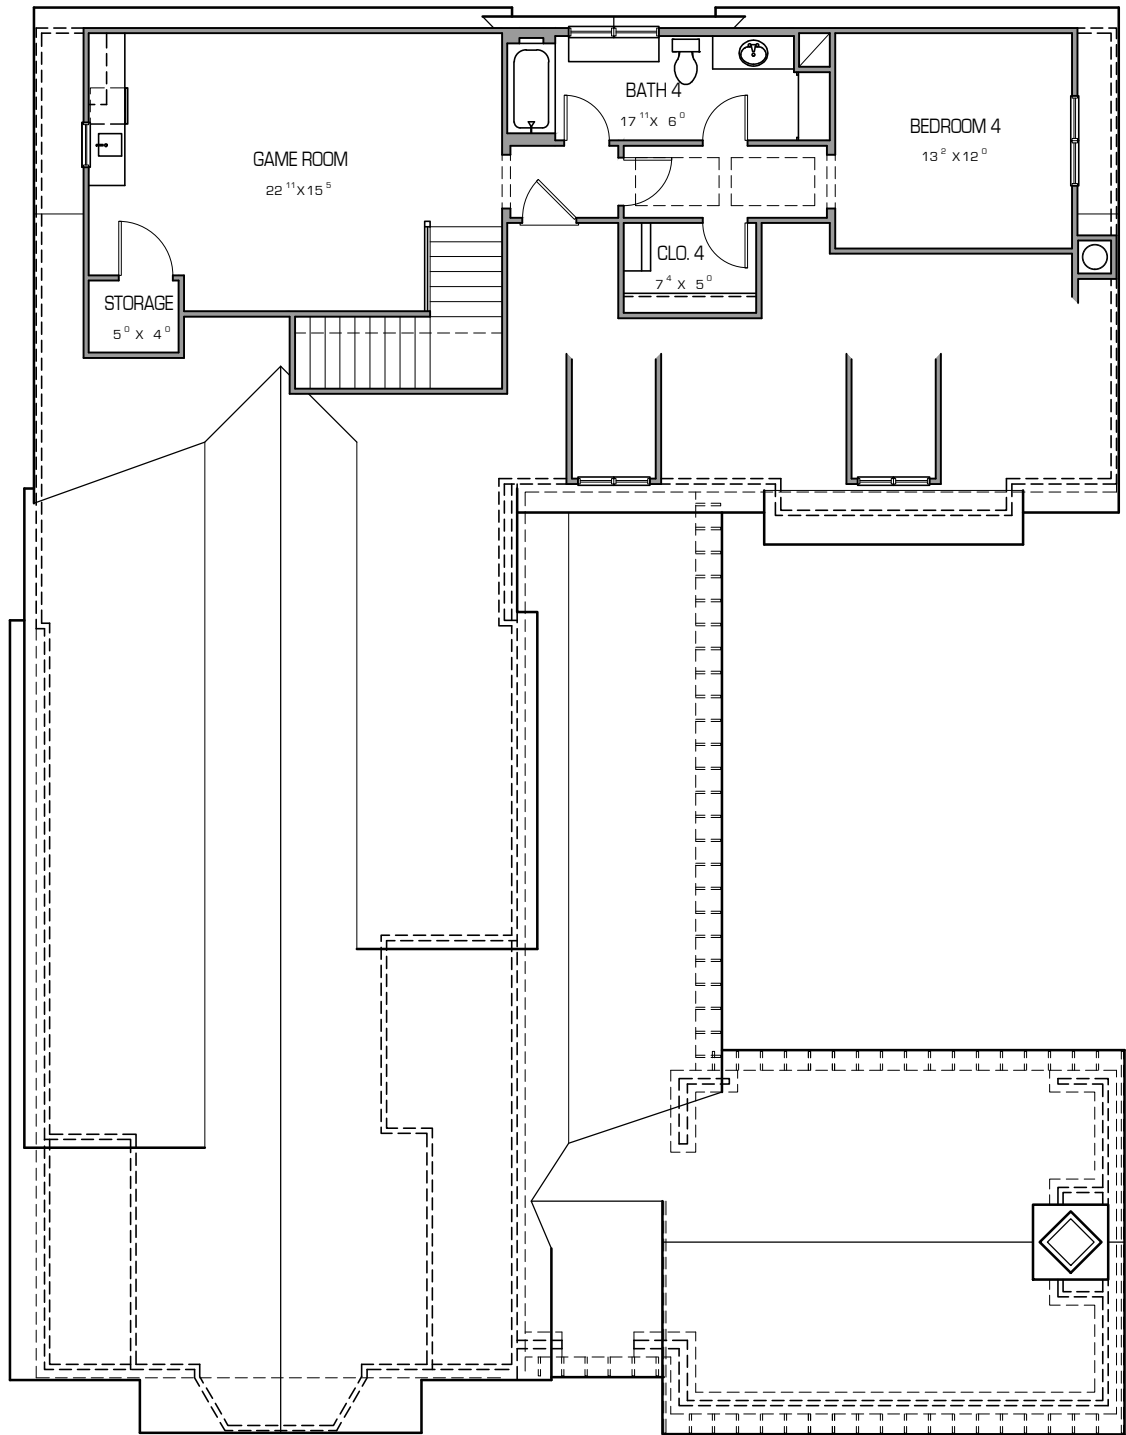

Level 1

First Floor	2,272 SF	Garage	612 SF	Bedrooms	5
Second Floor	2,486 SF	Overall Width	60'0" FT	Bathrooms	5.5
Third Floor	754 SF	Overall Depth	77'0" FT		
Total	5,710 SF				
Porch Total	904 SF				

First Floor	2,272 SF	Garage	612 SF	Bedrooms	5
Second Floor	2,486 SF	Overall Width	60'0" FT	Bathrooms	5.5
Third Floor	754 SF	Overall Depth	77'0" FT		
Total	5,710 SF				
Porch Total	904 SF				

Level 3

First Floor	2,272 SF	Garage	612 SF	Bedrooms	5
Second Floor	2,486 SF	Overall Width	60 ⁰ FT	Bathrooms	5.5
Third Floor	754 SF	Overall Depth	77 ⁰ FT		
Total	5,710 SF				
Porch Total	904 SF				