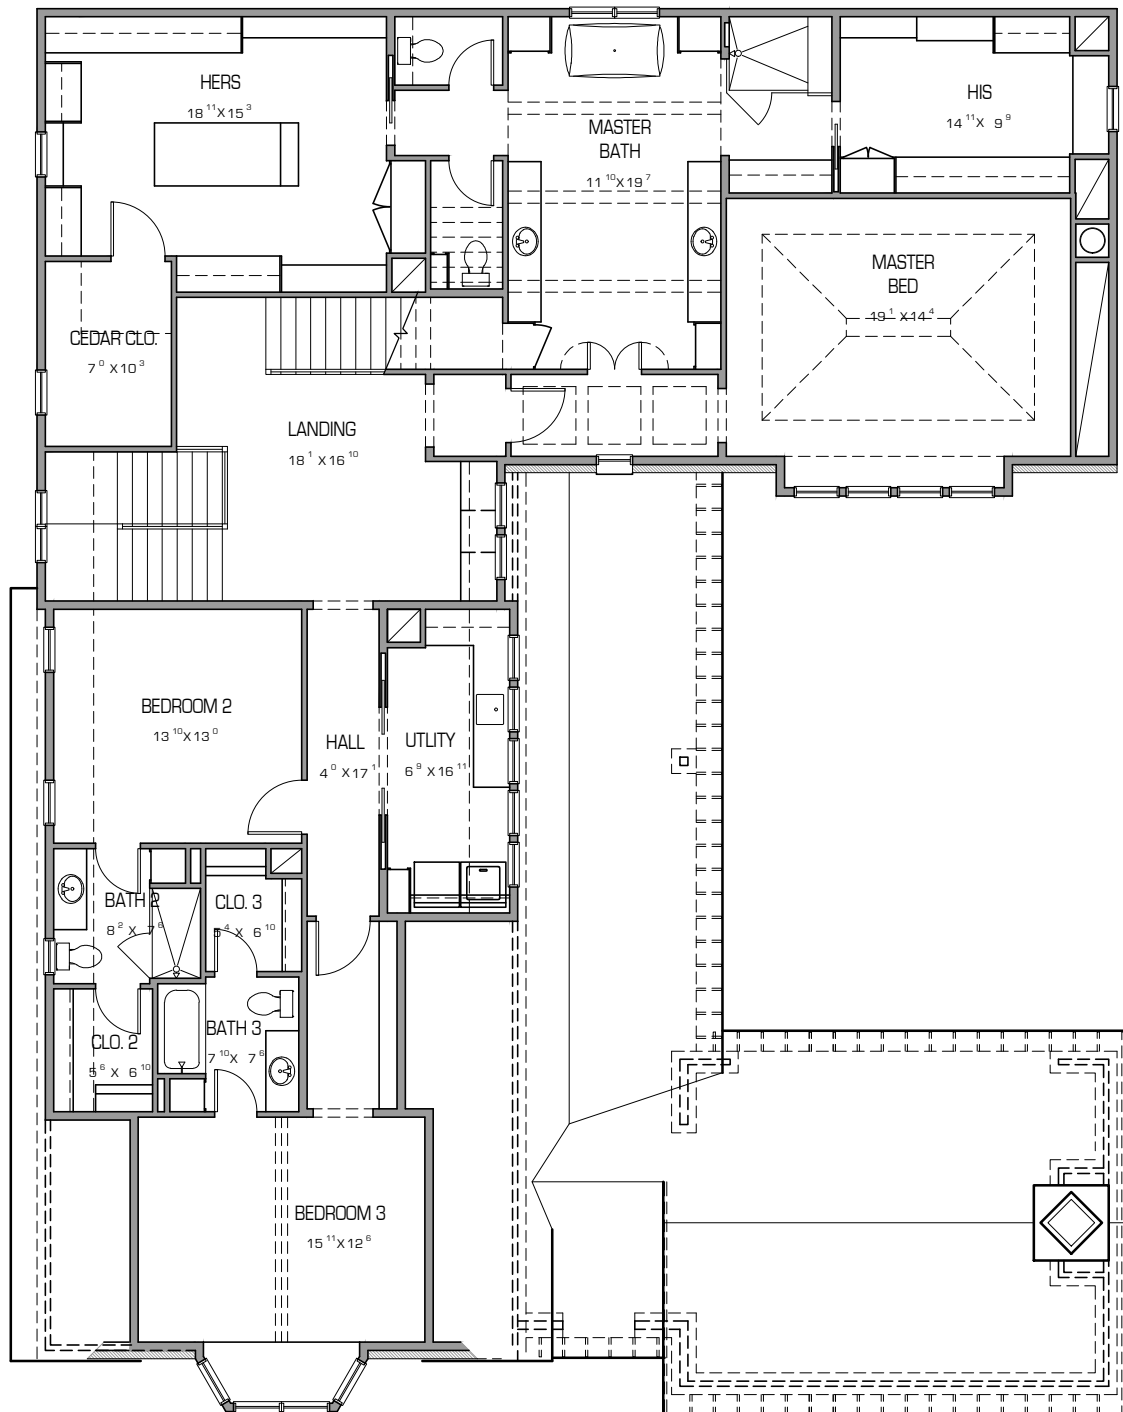

Level 1

First Floor	2,272 SF	Garage	612 SF	Bedrooms	5
Second Floor	2,486 SF	Overall Width	60'0" FT	Bathrooms	5.5
Third Floor	754 SF	Overall Depth	77'0" FT		
Total	5,710 SF				
Porch Total	904 SF				

First Floor	2,272 SF	Garage	612 SF	Bedrooms	5
Second Floor	2,486 SF	Overall Width	60'0" FT	Bathrooms	5.5
Third Floor	754 SF	Overall Depth	77'0" FT		
Total	5,710 SF				
Porch Total	904 SF				

Level 3

First Floor	2,272 SF	Garage	612 SF	Bedrooms	5
Second Floor	2,486 SF	Overall Width	60 ⁰ FT	Bathrooms	5.5
Third Floor	754 SF	Overall Depth	77 ⁰ FT		
Total	5,710 SF				
Porch Total	904 SF				