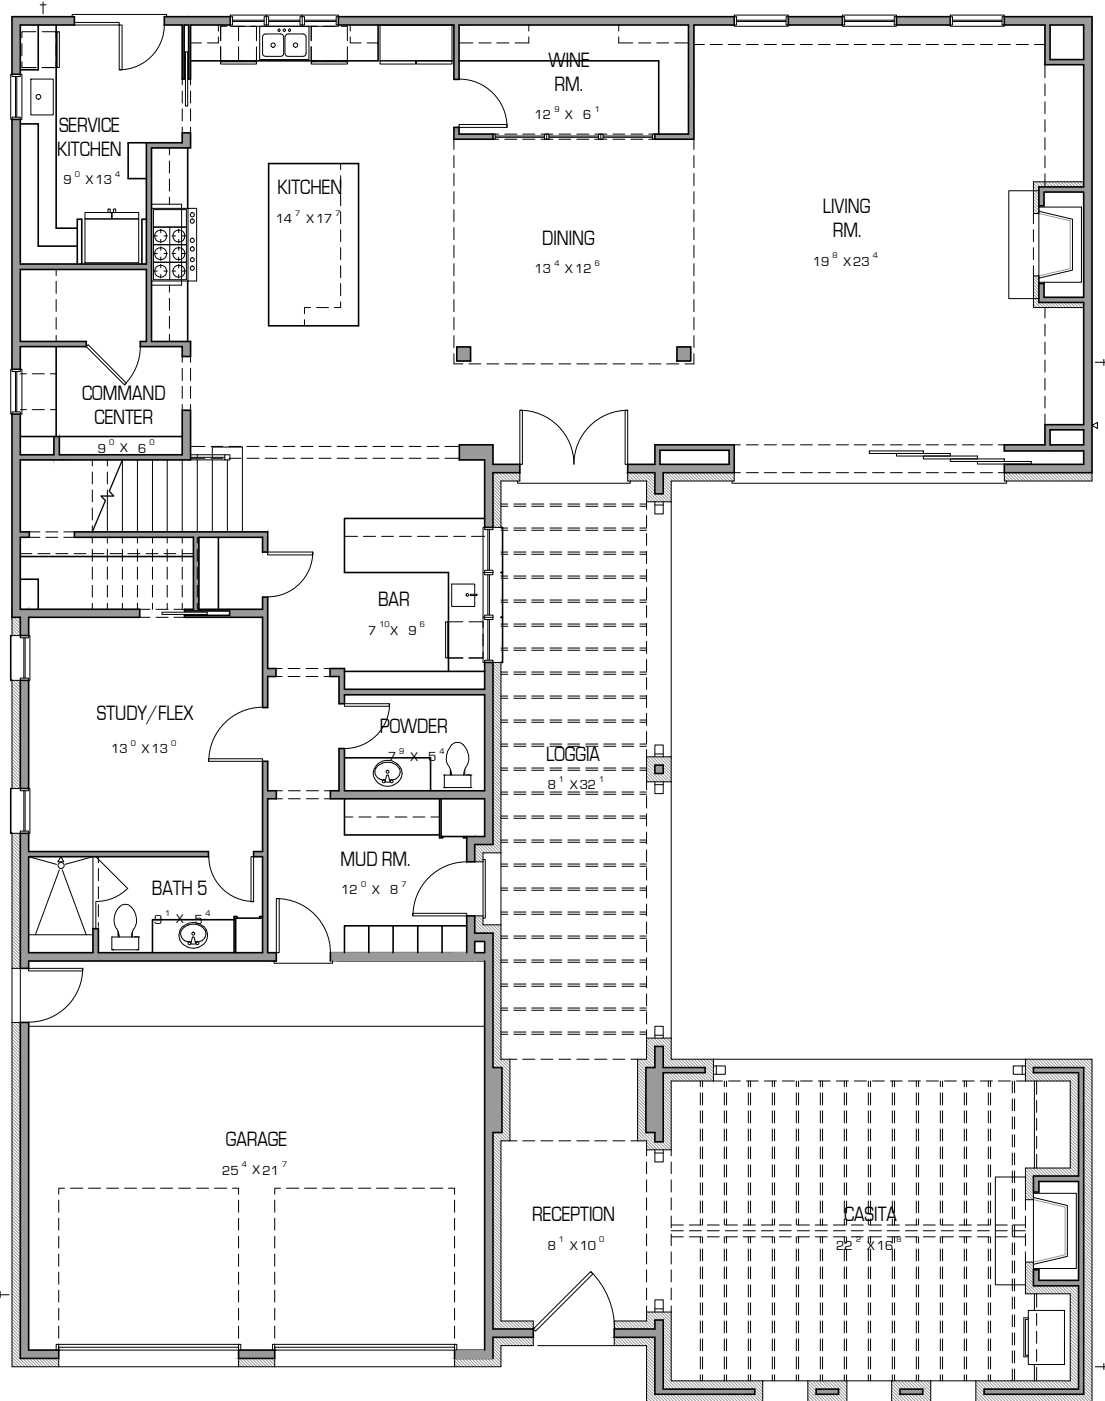

Level 1

First Floor	2,272 SF	Garage	612 SF	Bedrooms	5
Second Floor	2,486 SF	Overall Width	60'0" FT	Bathrooms	5.5
Third Floor	754 SF	Overall Depth	77'0" FT		
Total	5,710 SF				
Porch Total	904 SF				

First Floor	2,272 SF	Garage	612 SF	Bedrooms	5
Second Floor	2,486 SF	Overall Width	60'0" FT	Bathrooms	5.5
Third Floor	754 SF	Overall Depth	77'0" FT		
Total	5,710 SF				
Porch Total	904 SF				

Level 3

First Floor	2,272 SF	Garage	612 SF	Bedrooms	5
Second Floor	2,486 SF	Overall Width	60 ⁰ FT	Bathrooms	5.5
Third Floor	754 SF	Overall Depth	77 ⁰ FT		
Total	5,710 SF				
Porch Total	904 SF				