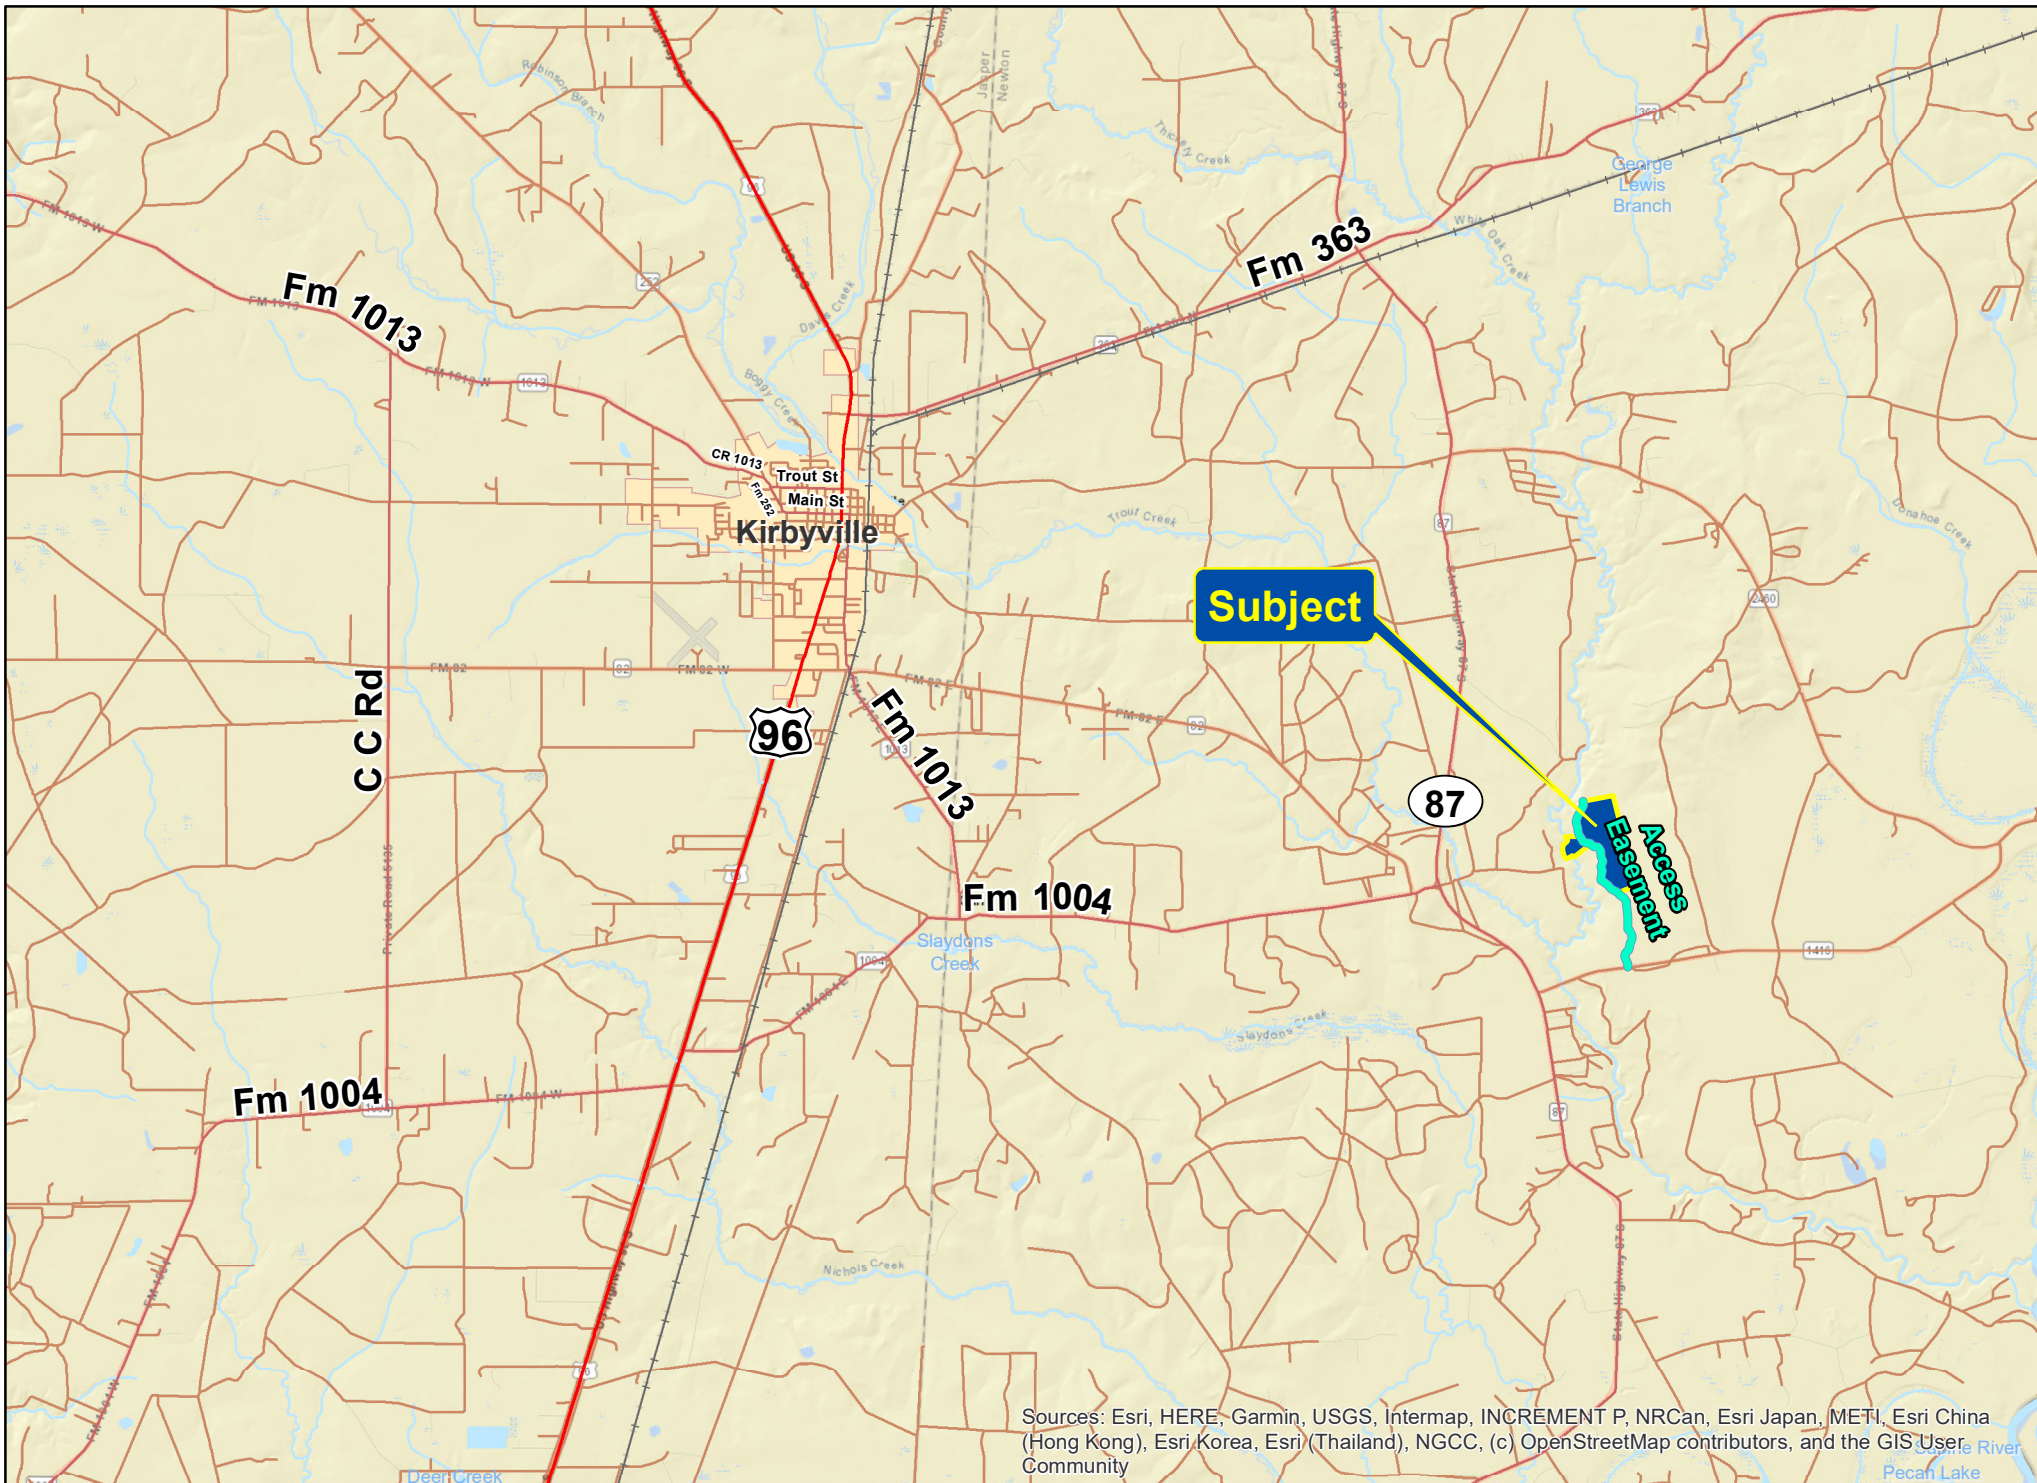

Sources: Esri, HERE, Garmin, USGS, Intermap, INCREMENT P, NRCan, Esri Japan, METI, Esri China (Hong Kong), Esri Korea, Esri (Thailand), NGCC, (c) OpenStreetMap contributors, and the GIS User Community

151 Acres | Off FM 1416 | Newton Co., Texas

For illustration purposes only.

Sources: Esri, HERE, Garmin, USGS, Intermap, INCREMENT P, NRCan, Esri Japan, METI, Esri China (Hong Kong), Esri Korea, Esri (Thailand), NGCC, (c) OpenStreetMap contributors, and the GIS User Community

151 Acres | Off FM 1416 | Newton Co., Texas

For illustration purposes only.

Subject

Sources: Esri, HERE, Garmin, USGS, Intermap, INCREMENT P, NRCan, Esri Japan, METI, Esri China (Hong Kong), Esri Korea, Esri (Thailand), NGCC, (c) OpenStreetMap contributors, and the GIS User Community

151 Acres | Off FM 1416 | Newton Co., Texas

For illustration purposes only.