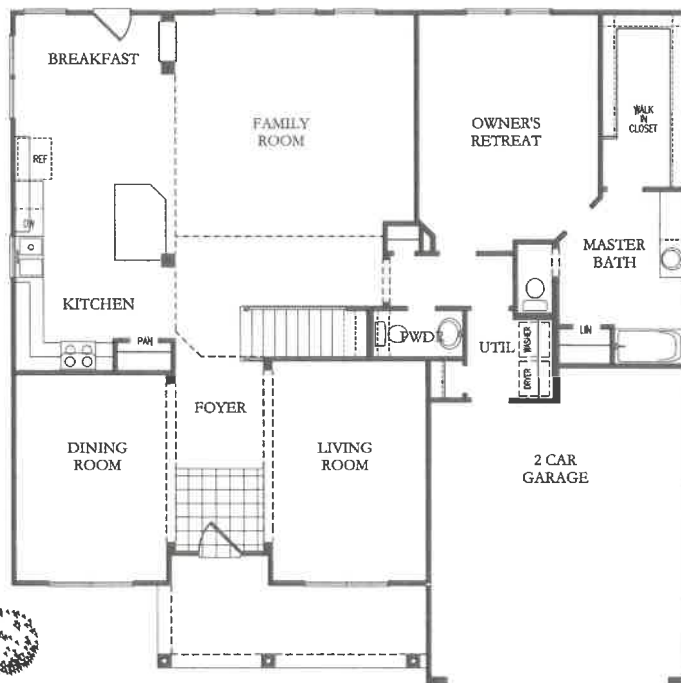

## FLOORPLAN

# THE TWILIGHT

3/18/04  
2337 HOUSTON

**ImaginationHomes.com**  
by David Weekley

# FLOORPLAN OPTIONS