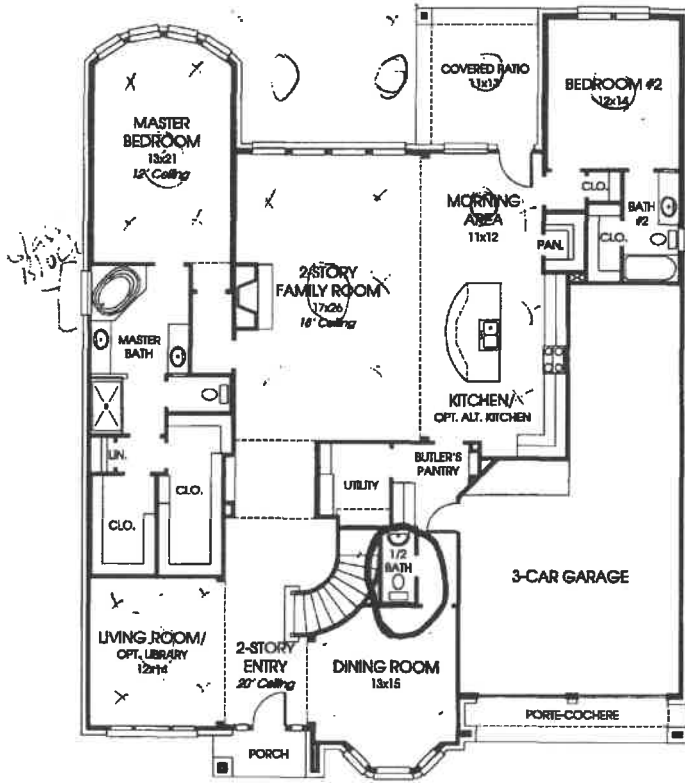

DESIGNS

Design 4189W

This home contains approximately 4,189 square feet.*

*See Page 3 for Details and Disclosures.
© Perry Homes, LLC 2014

04/30/2014
(65' CL)

PERRY HOMES