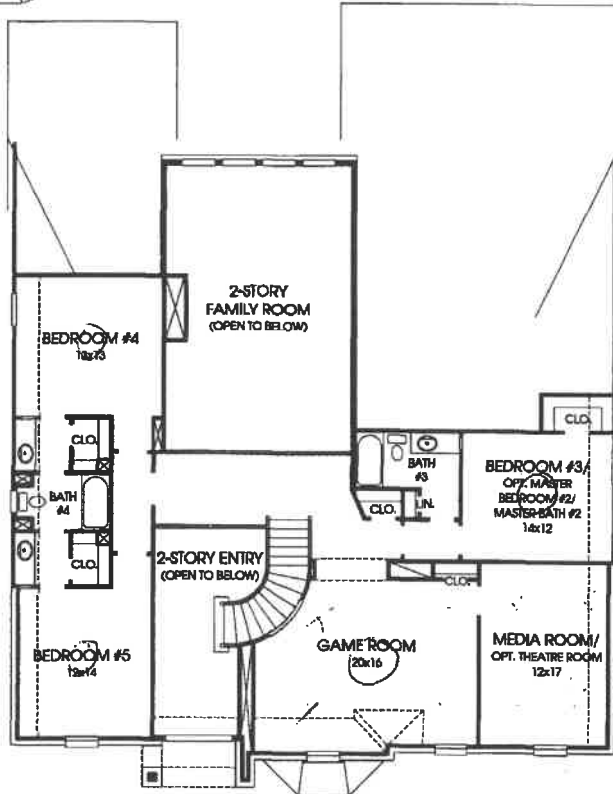

DESIGNS

Design 4189W

This home contains approximately 4,189 square feet.*

*See Page 3 for Details and Disclosures.
© Perry Homes, LLC 2014

04/30/2014
(65' CL)

PERRY HOMES