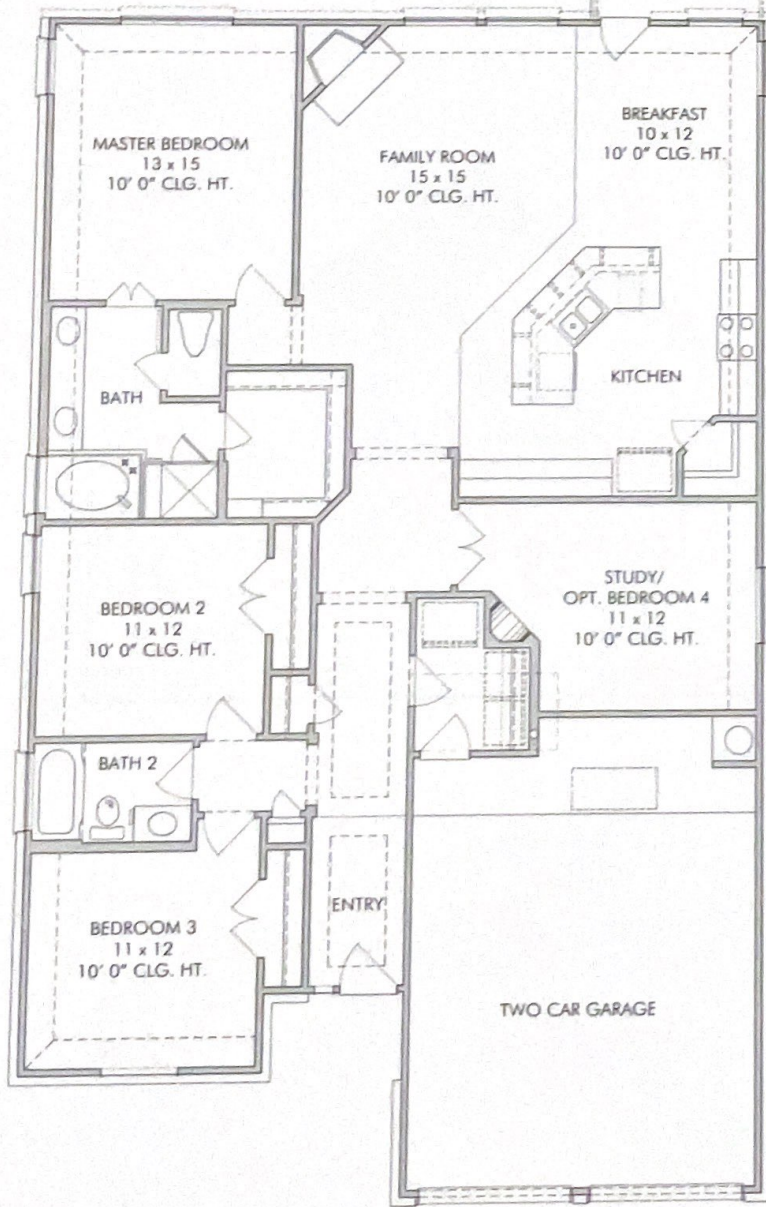

THE WETHERBY • 1,869 Sq. Ft.

- 3 Bedrooms, 2 Baths
- Open Floorplan
- Master Bedroom with Large Walk-In Closet

OPT. BAY AT MASTER BEDROOM

OPT. COVERED PATIO

OPT. LARGER BATH 2

Approved by: 10/07/2014

All square footage is approximate. Anglia Homes reserves the right to change specifications and designs without notice.