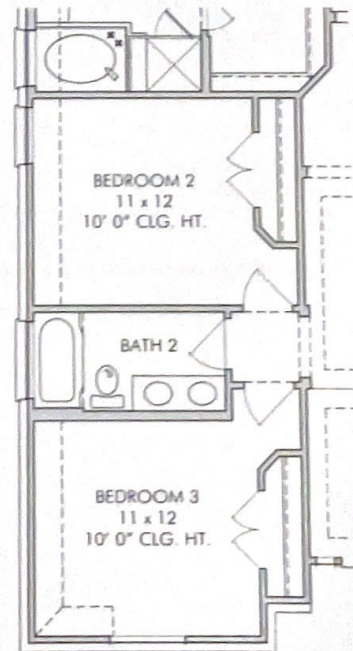

THE WETHERBY • 1,869 Sq. Ft.

- 3 Bedrooms, 2 Baths
- Open Floorplan
- Master Bedroom with Large Walk-In Closet

OPT. BAY AT MASTER BEDROOM

OPT. COVERED PATIO

OPT. LARGER BATH 2

Approved by: 10/07/2014

All square footage is approximate. Anglia Homes reserves the right to change specifications and designs without notice.