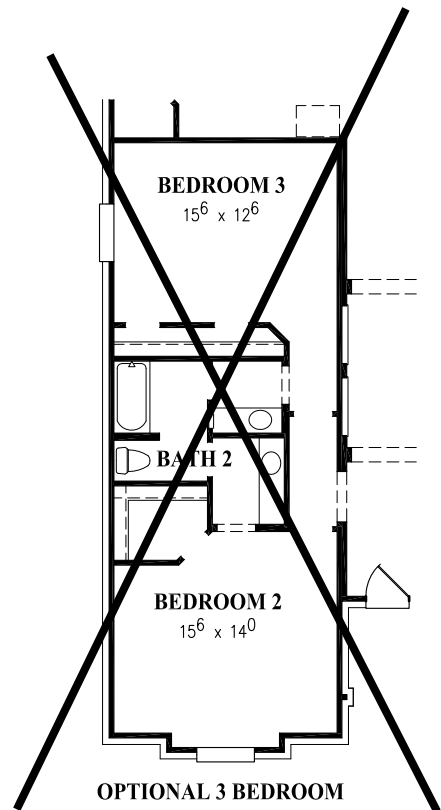

## Harbour Cove

2827 SF

**Elevation "A"**

**Elevation "B"**

Floor plan shown is an artists rendering only. BayWay Homes reserves the right to make changes in plans, specifications and to substitute materials of similar quality without notice or prior obligation. Room dimensions are approximate.