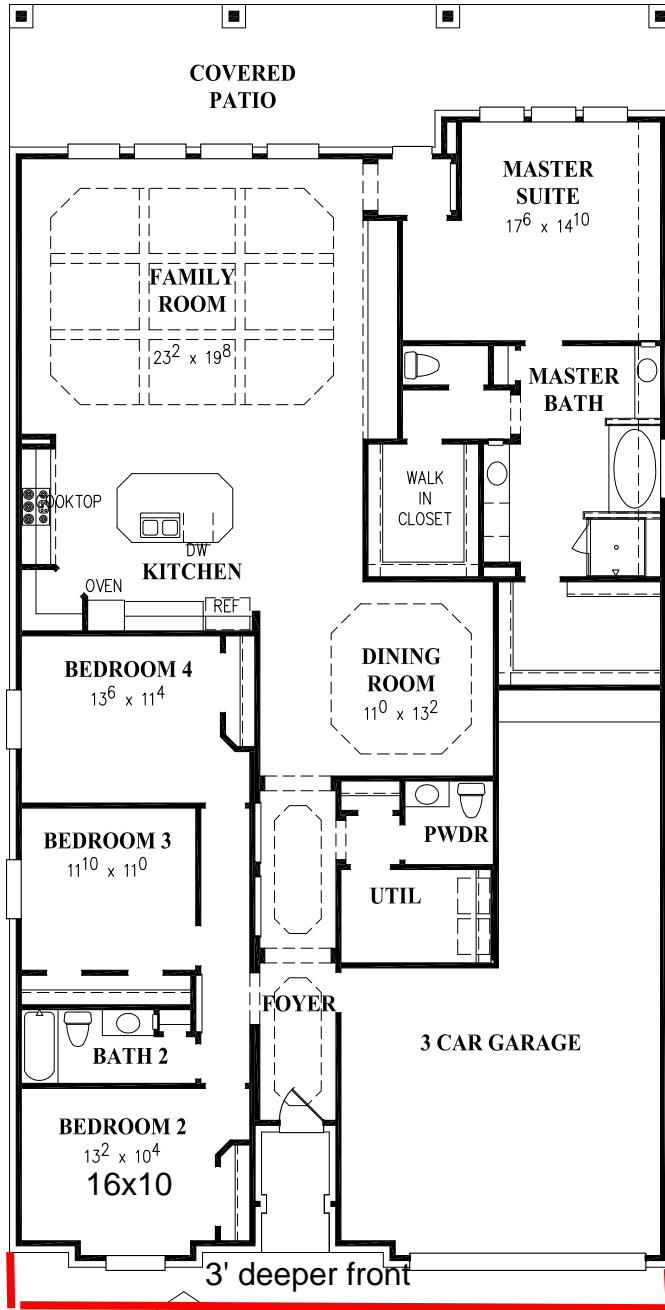

## Harbour Cove

2827 SF

**Elevation "A"**

**Elevation "B"**

Floor plan shown is an artists rendering only. BayWay Homes reserves the right to make changes in plans, specifications and to substitute materials of similar quality without notice or prior obligation. Room dimensions are approximate.