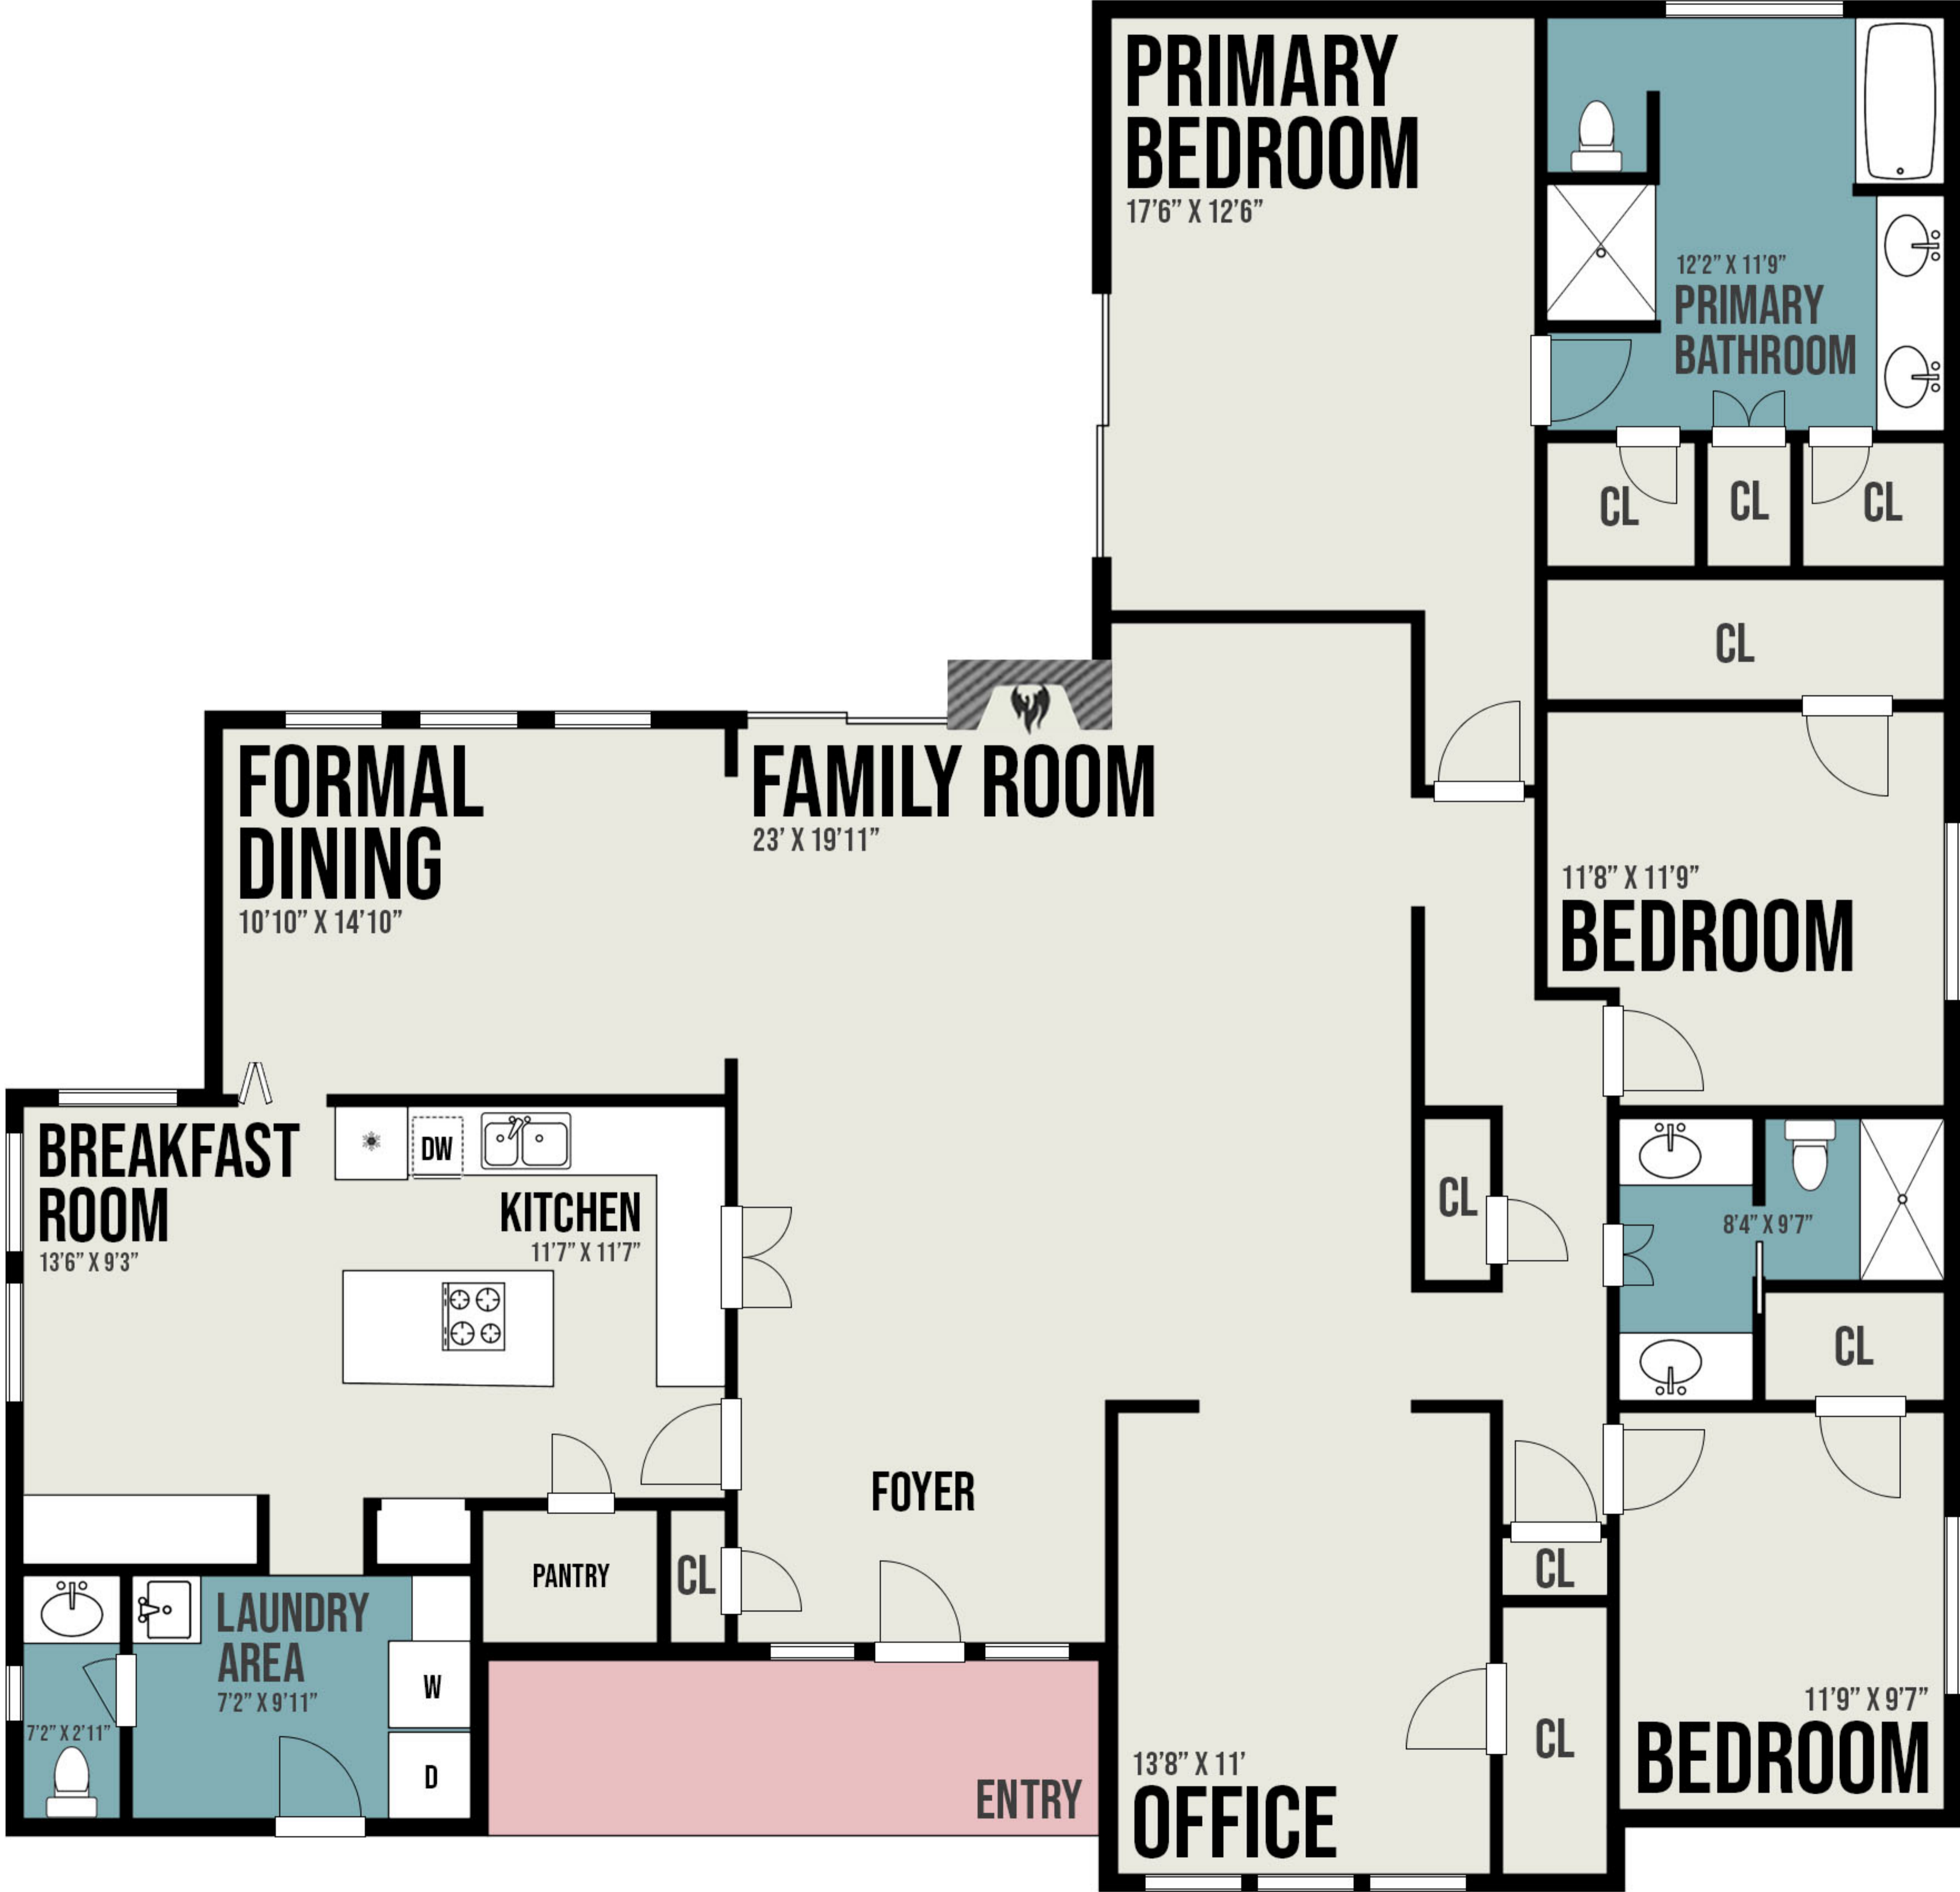

11919 CEDAR PASS DR - 2196 SQ FT

ALL IMAGES, DIMENSIONS, AND OTHER INFORMATION CONTAINED HEREIN ARE APPROXIMATE AND FOR ILLUSTRATIVE PURPOSES ONLY, AND SHALL NOT BE RELIED UPON BY ANY PARTY. NEXT DOOR PHOTOS MAKES NO REPRESENTATIONS OR WARRANTIES, AND DISCLAIMS ANY AND ALL LIABILITY ARISING FROM USE OF THIS INFORMATION. ALL INFORMATION HEREIN SHALL BE SUBJECT TO THE TERMS AND CONDITIONS FOUND AT NEXTDOORPHOTOS.COM/TC.