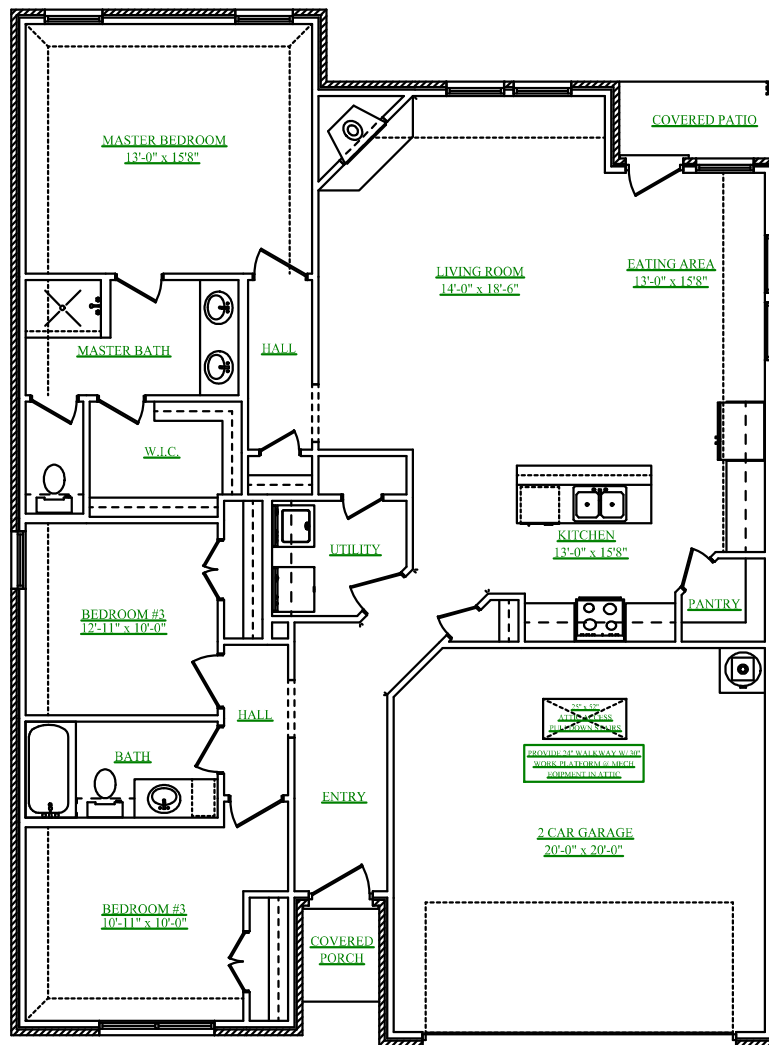

PHONE #972-923-2400

" PLAN 1580 "

FRONT ELEVATION

FLOOR PLAN