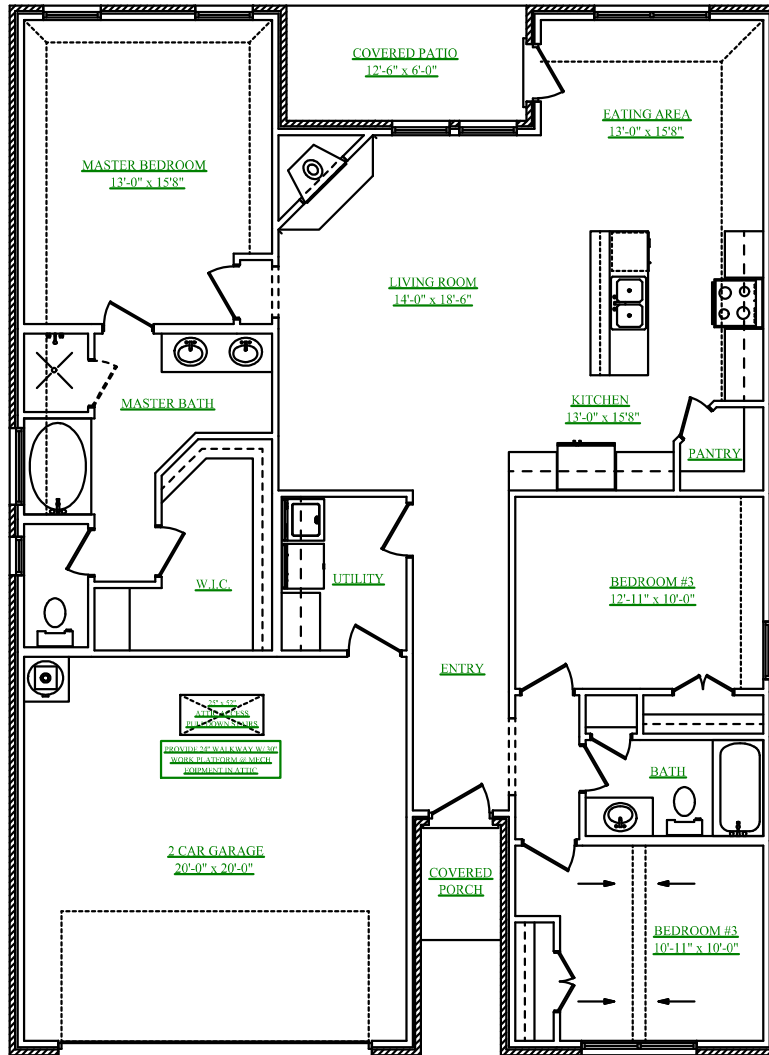

PHONE #972-923-2400

" PLAN 1624 "

FRONT ELEVATION

FLOOR PLAN