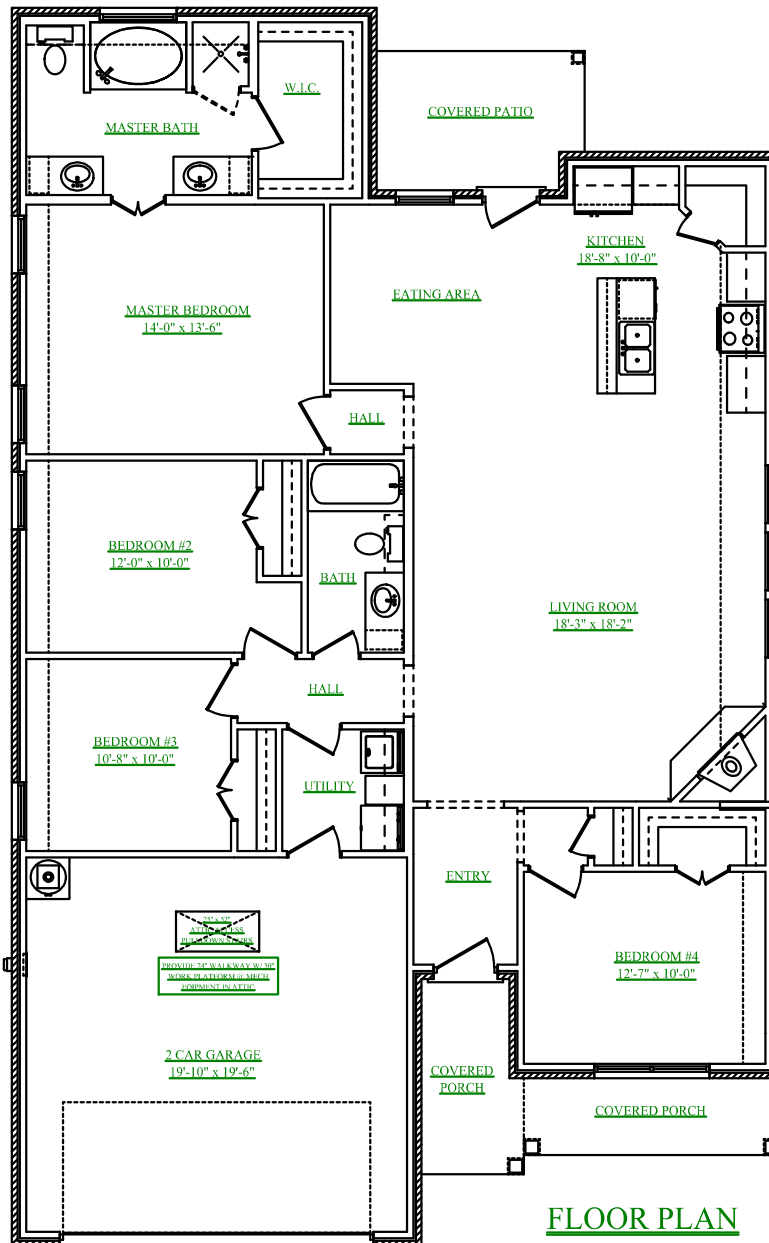

PHONE #972-923-2400

" PLAN 1789 "

FRONT ELEVATION

FLOOR PLAN