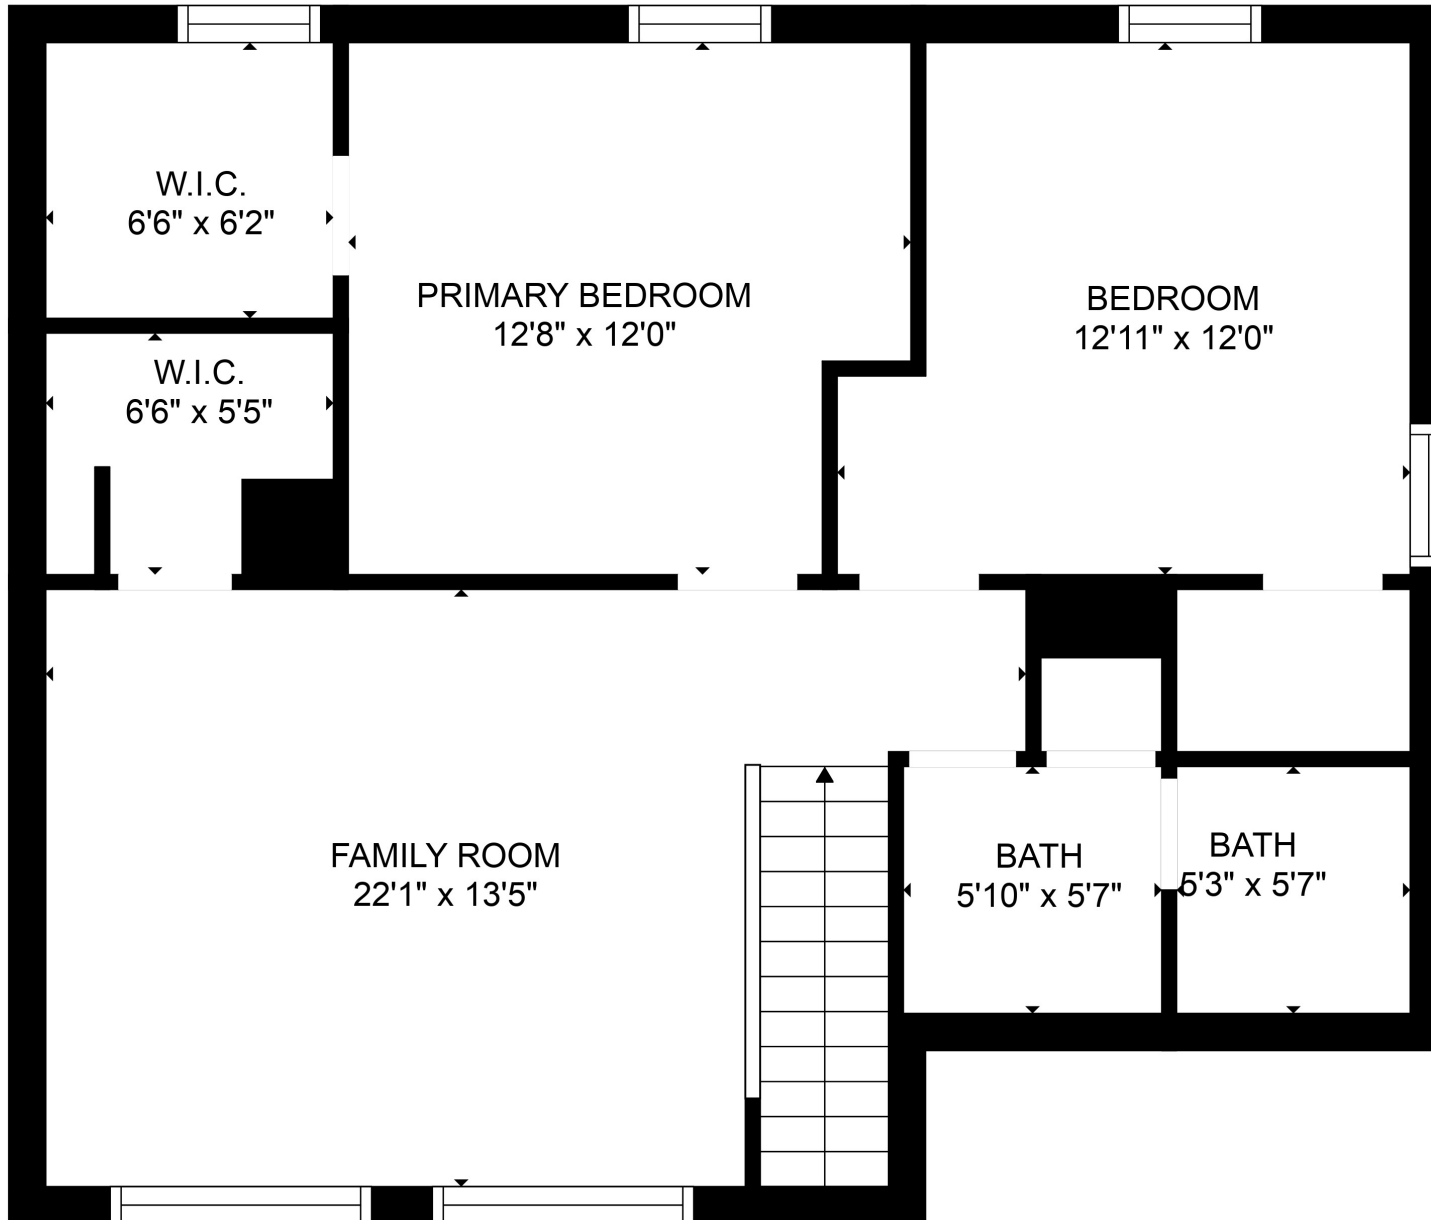

GROSS INTERNAL AREA
 FLOOR 1: 1359 sq. ft
 TOTAL: 1359 sq. ft

MEASUREMENTS ARE CALCULATED BY CUBICASA TECHNOLOGY. DEEMED HIGHLY RELIABLE BUT NOT GUARANTEED.

GROSS INTERNAL AREA
FLOOR 1: 745 sq. ft
TOTAL: 745 sq. ft

MEASUREMENTS ARE CALCULATED BY CUBICASA TECHNOLOGY. DEEMED HIGHLY RELIABLE BUT NOT GUARANTEED.