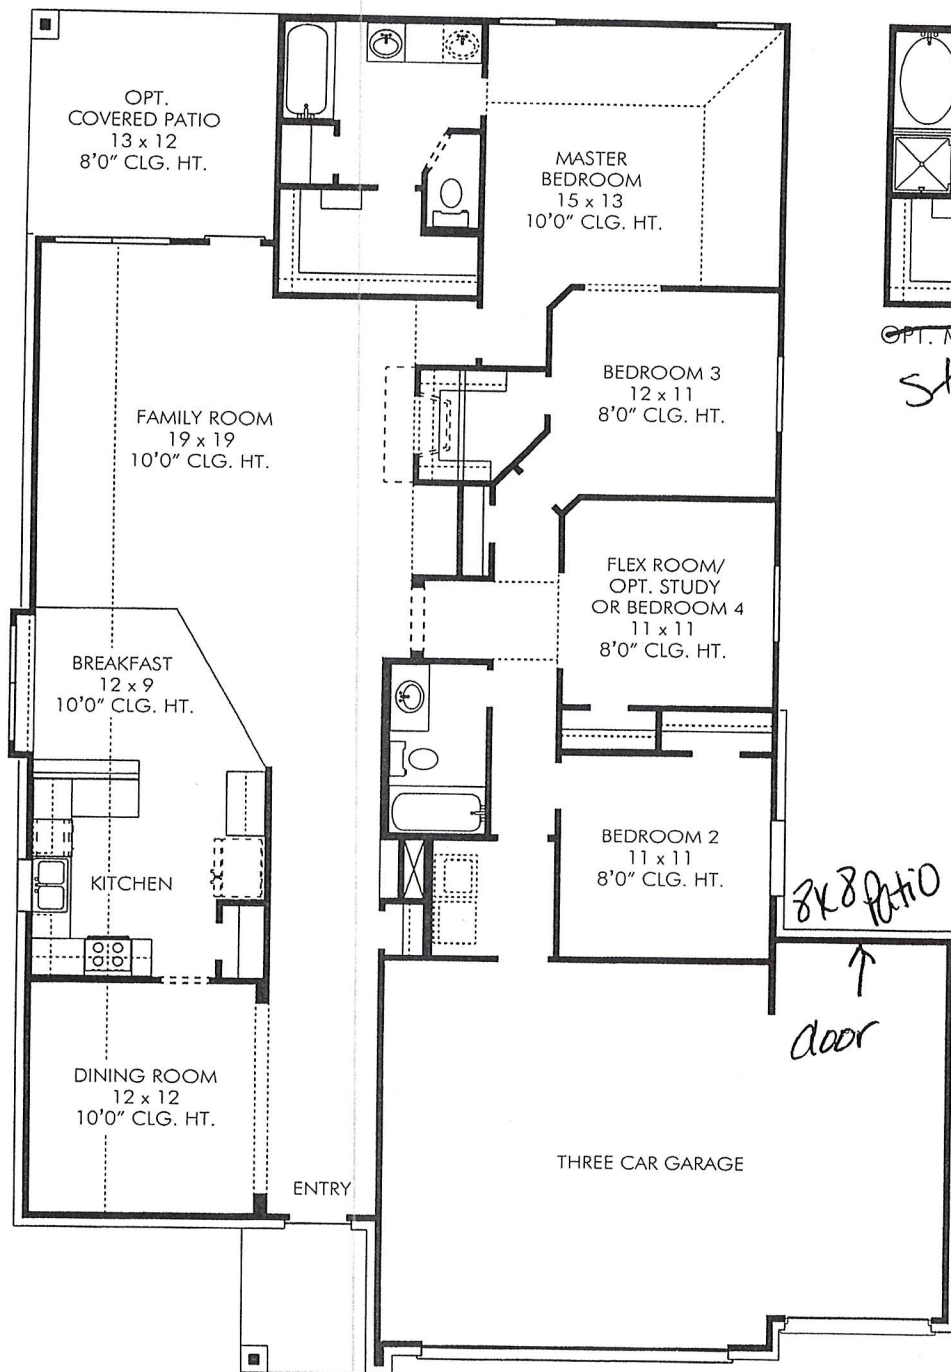

ANGLIA HOMES

Right hand swing

054-00 /

THE AINTREE • 2,070 Sq. Ft.

- 4 Bedrooms, 2 Baths
- Spacious Family Room
- Convenient Utility Room
- Oversized Master Bedroom with Large Walk-In Closet

X PR

X lead

OPT. MASTER BATH standard.

8x8 patio
↑
door

All square footage is approximate. Anglia Homes reserves the right to change specifications and designs without notice.