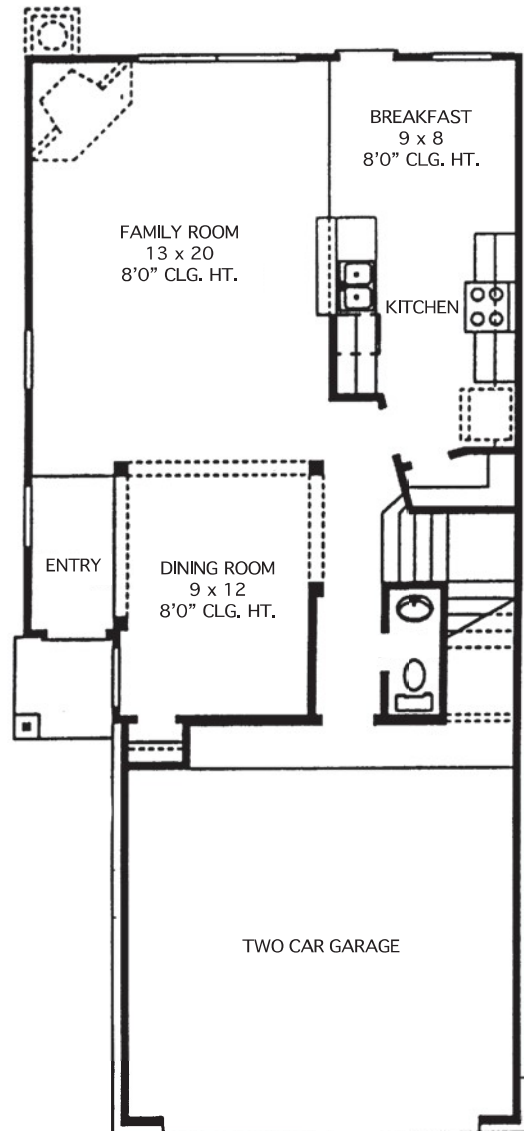

## THE MEADOWBANK • 1,970 Sq. Ft.

- 3 Bedrooms, 2 1/2 Baths
- Formal Dining Room
- Dramatic Two-Story Entry
- Large Walk-In Closet in Master Bedroom
- Game Room or Optional 4th Bedroom

SECOND FLOOR

FIRST FLOOR

All square footage is approximate. Anglia Homes reserves the right to change specifications and designs without notice. AT

# THE MEADOWBANK • 1,970 Sq. Ft.

ELEVATION A

ELEVATION B

All elevations and floor plan renderings may vary due to community specific Deed Restrictions, Building Code Requirements or Subdivision Builder Requirements as listed on Design Feature Sheet.