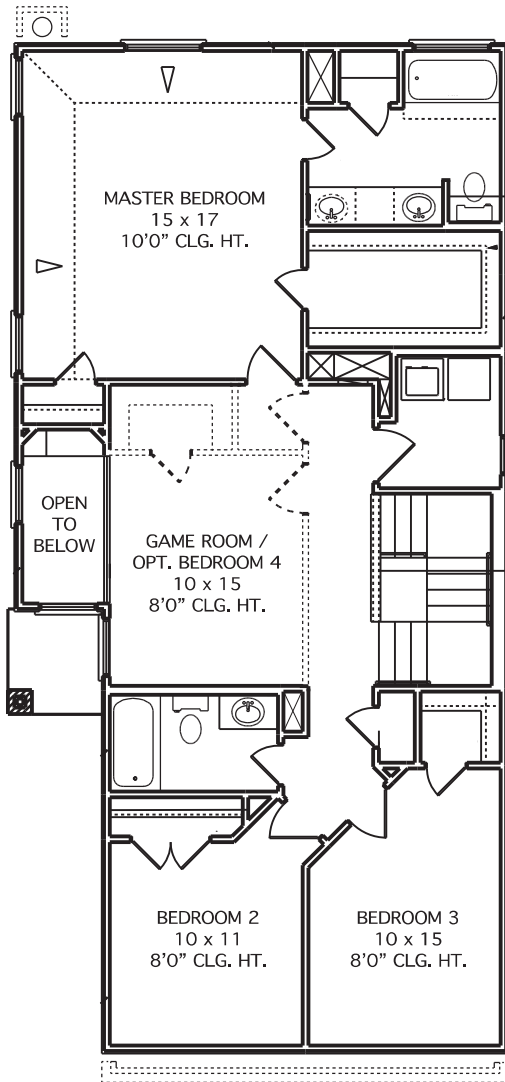

## THE MEADOWBANK • 1,970 Sq. Ft.

- 3 Bedrooms, 2 1/2 Baths
- Formal Dining Room
- Dramatic Two-Story Entry
- Large Walk-In Closet in Master Bedroom
- Game Room or Optional 4th Bedroom

SECOND FLOOR

FIRST FLOOR

All square footage is approximate. Anglia Homes reserves the right to change specifications and designs without notice. AT

# THE MEADOWBANK • 1,970 Sq. Ft.

ELEVATION A

ELEVATION B

All elevations and floor plan renderings may vary due to community specific Deed Restrictions, Building Code Requirements or Subdivision Builder Requirements as listed on Design Feature Sheet.