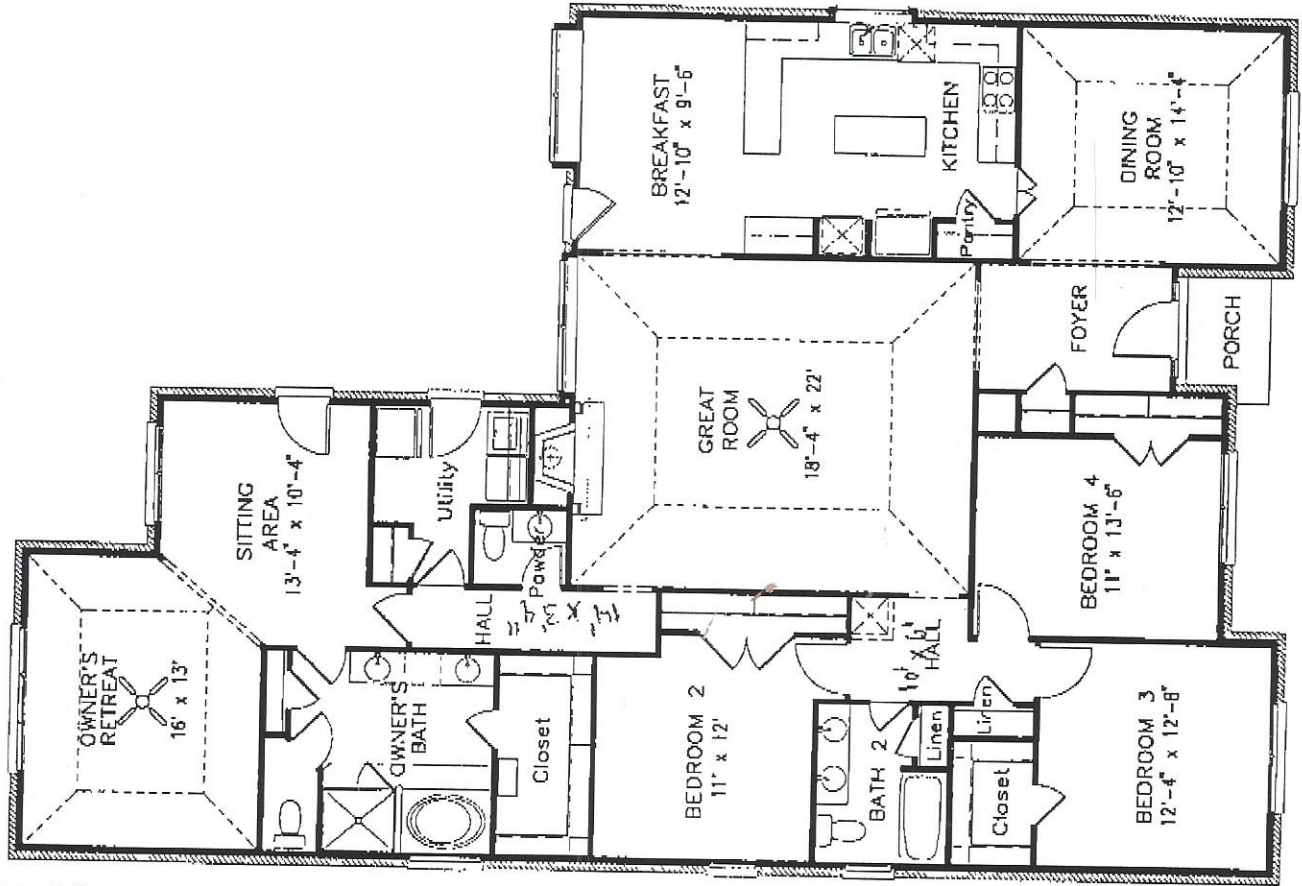

Heritage

This home offers approximately 2,579 square feet of living area.

Jeff Smith
 FAX 713-344-1140

LIVING ROOM
 OPTIONAL UPGRADE

In our program of continual improvement, Pulte Home Corporation reserves the right to revise specifications and dimensions without notice. Plan may be reversed. Window location, roof line, porches, and square footage may vary by elevation.