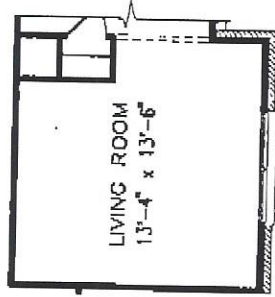

Heritage

This home offers approximately 2,579 square feet of living area.

Jeff Smith
 FAX 713-344-1140

LIVING ROOM
 OPTIONAL UPGRADE

In our program of continual improvement, Pulte Home Corporation reserves the right to revise specifications and dimensions without notice. Plan may be reversed. Window location, roof line, porches, and square footage may vary by elevation.