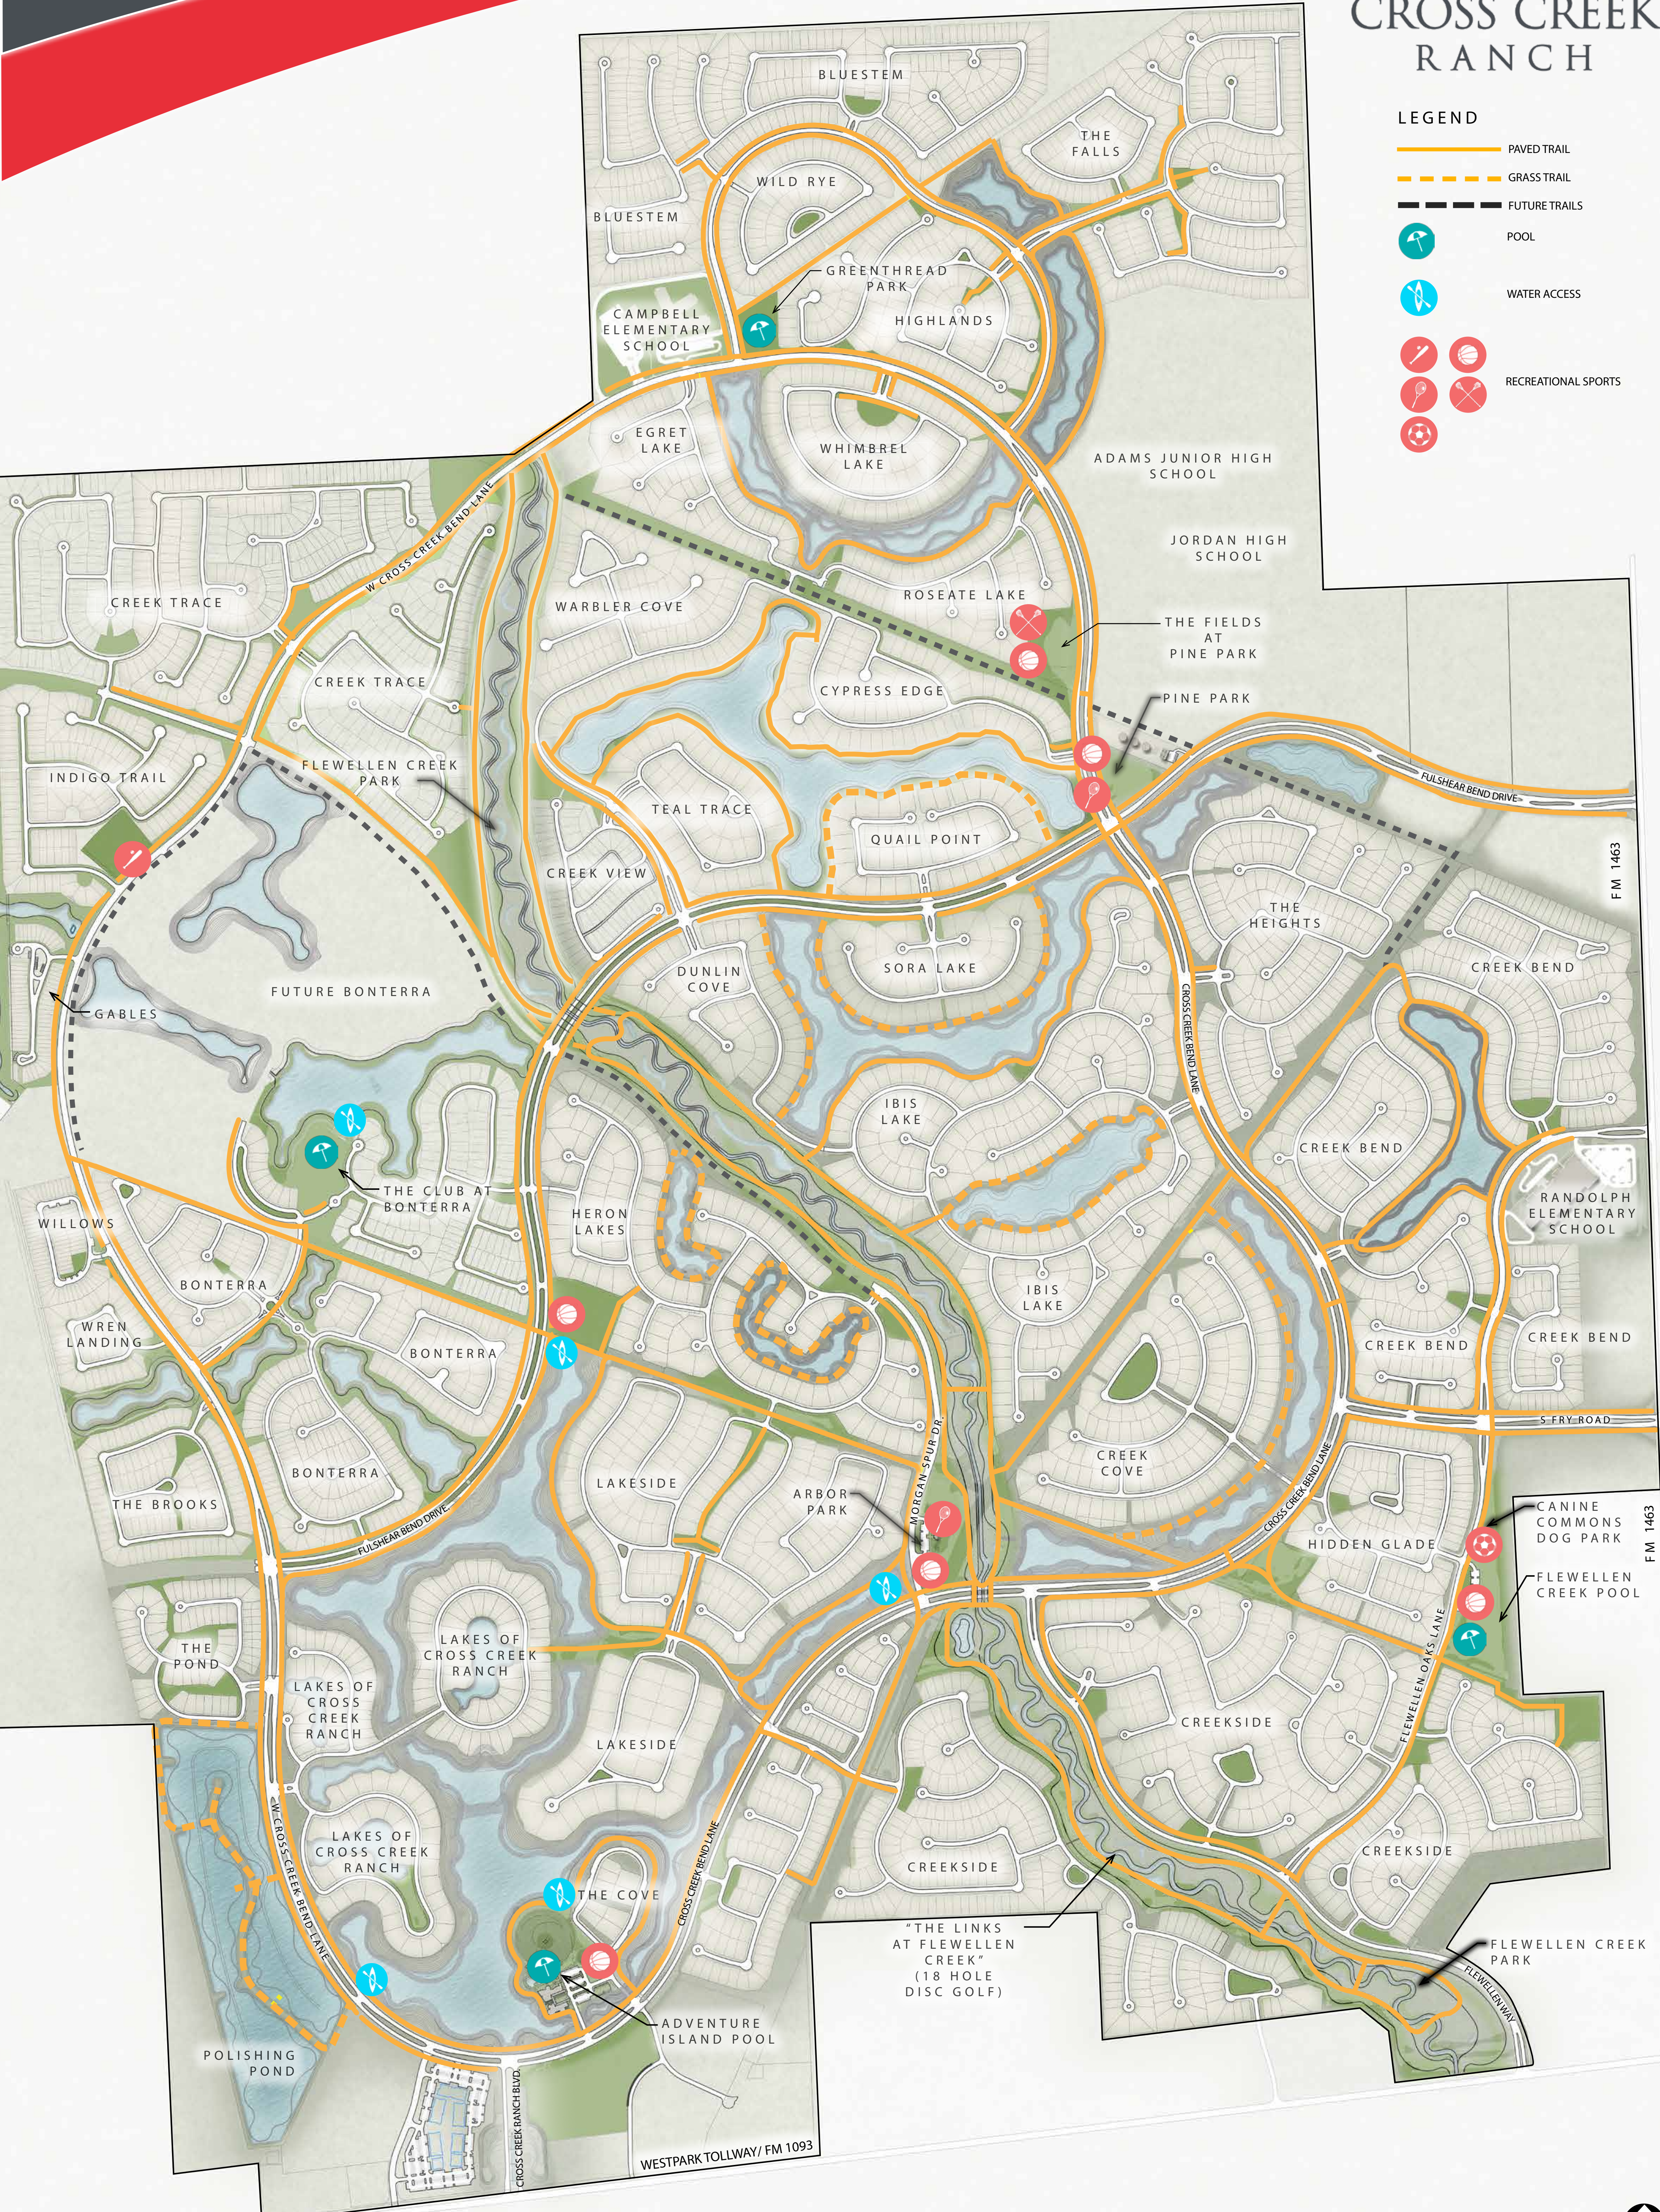

COMMUNITY TRAIL NETWORK

CROSS CREEK RANCH

LEGEND

- PAVED TRAIL
- GRASS TRAIL
- FUTURE TRAILS
- POOL
- WATER ACCESS
- RECREATIONAL SPORTS

"THE LINKS AT FLEWELLEN CREEK" (18 HOLE DISC GOLF)