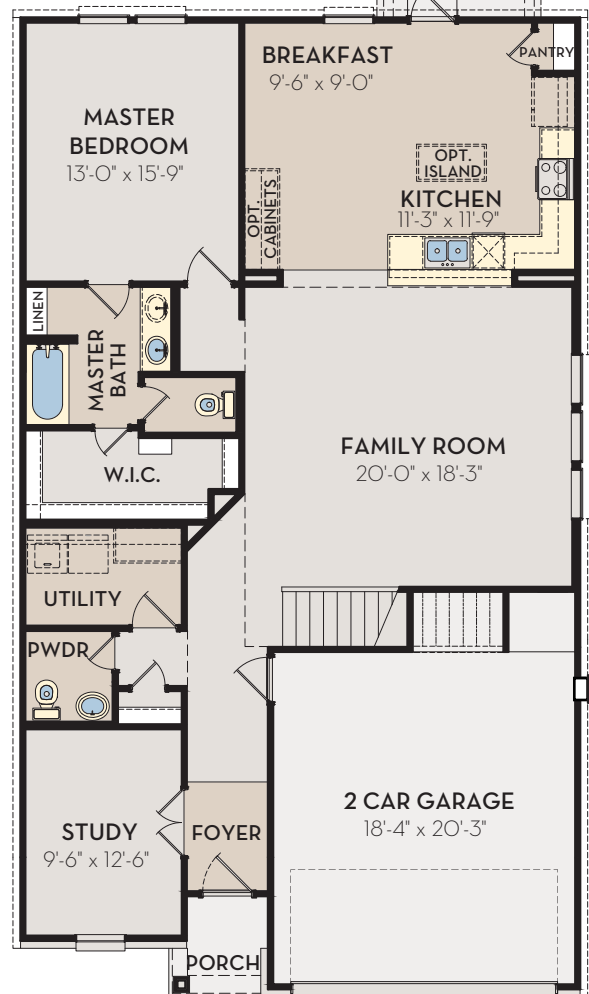

ELEVATION D

ELEVATION E - Opt. Stone

ELEVATION E

ELEVATION F - Opt. Stone

ELEVATION F

SECOND FLOOR

OPT. MASTER
LUXURY BATH

OPT. MASTER
SUPER SHOWER

OPT. 3 CAR GARAGE
190 SQ. FT.

OPT. 1/2 CAR GARAGE
97 SQ. FT.

OPT. BEDROOM #5
IN LIEU OF STUDY

OPT. EXTENDED COVERED PATIO
164 SQ. FT.

FIRST FLOOR