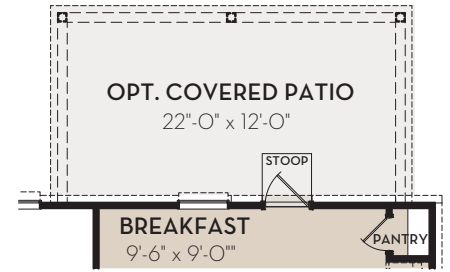

ELEVATION D

ELEVATION E - Opt. Stone

ELEVATION E

ELEVATION F - Opt. Stone

ELEVATION F

SECOND FLOOR

OPT. MASTER
LUXURY BATH

OPT. MASTER
SUPER SHOWER

OPT. 3 CAR GARAGE
190 SQ. FT.

OPT. 1/2 CAR GARAGE
97 SQ. FT.

OPT. BEDROOM #5
IN LIEU OF STUDY

OPT. EXTENDED COVERED PATIO
164 SQ. FT.

FIRST FLOOR