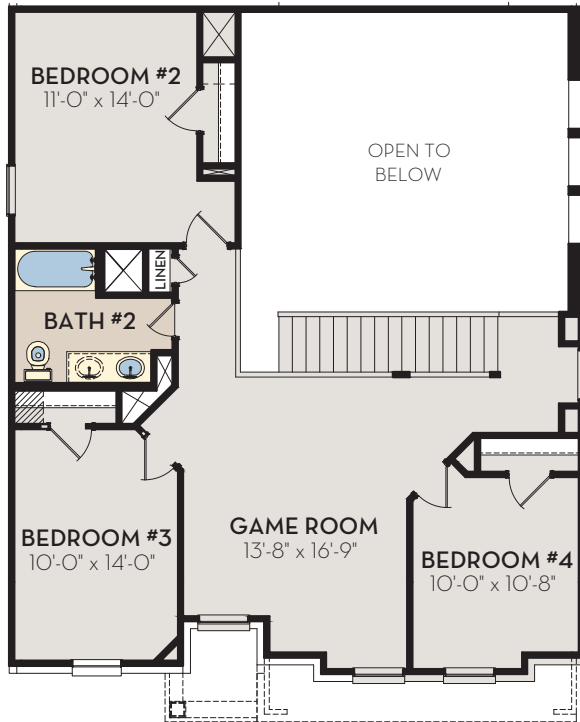

ELEVATION D

ELEVATION E - Opt. Stone

ELEVATION E

ELEVATION F - Opt. Stone

ELEVATION F

SECOND FLOOR

OPT. MASTER
LUXURY BATH

OPT. MASTER
SUPER SHOWER

OPT. 3 CAR GARAGE
190 SQ. FT.

OPT. 1/2 CAR GARAGE
97 SQ. FT.

OPT. BEDROOM #5
IN LIEU OF STUDY

OPT. EXTENDED COVERED PATIO
164 SQ. FT.

FIRST FLOOR