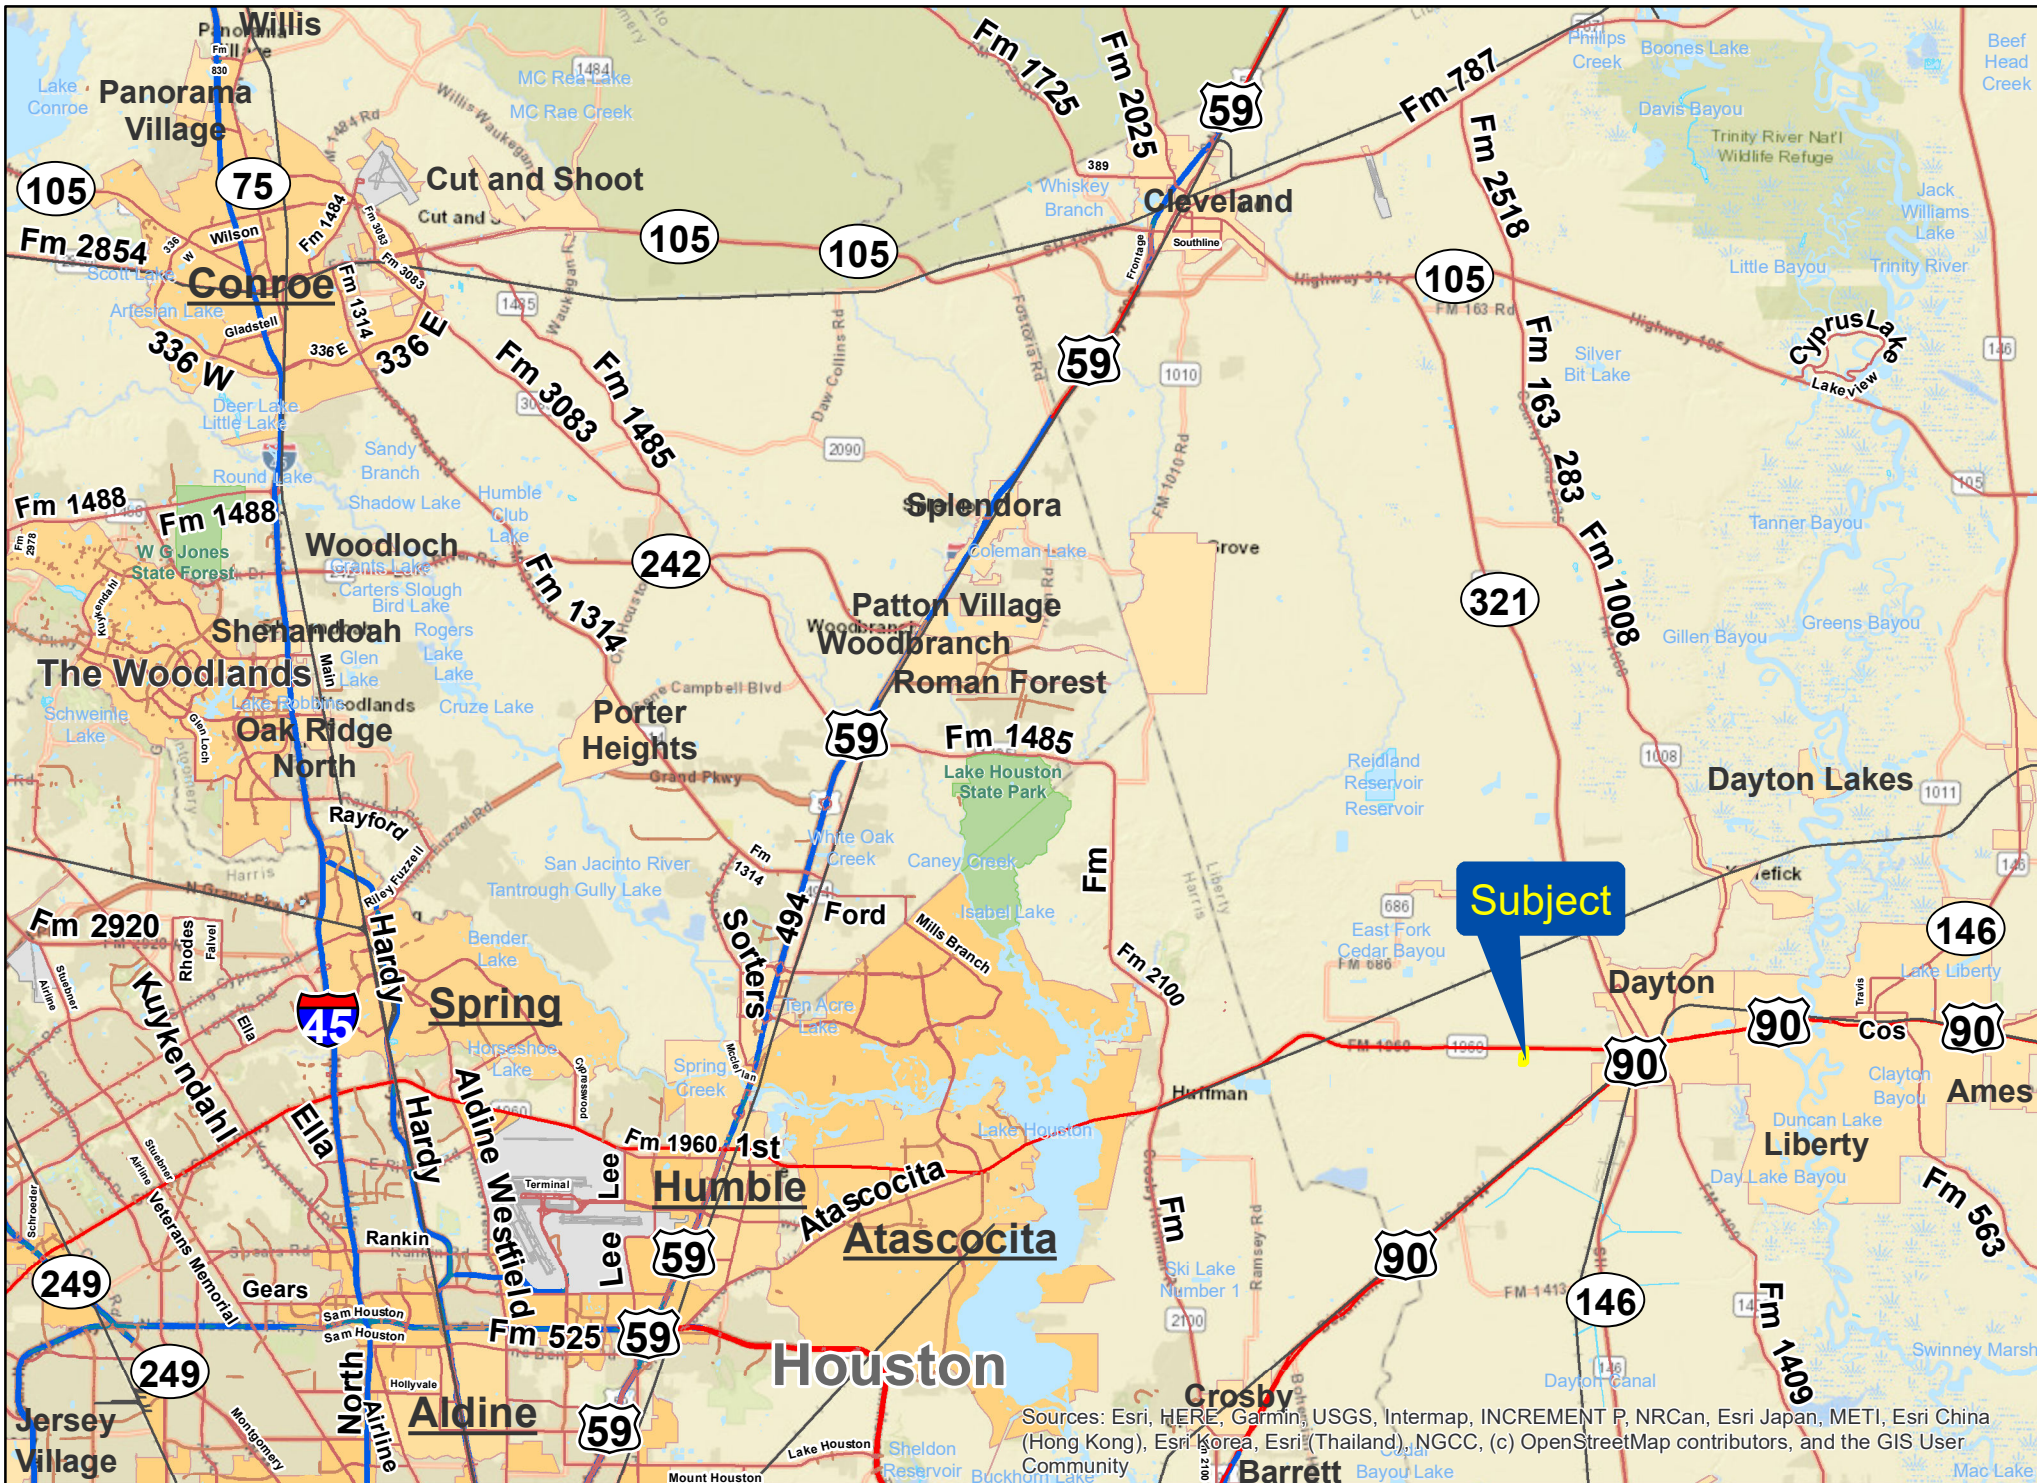

29.715 Acres | FM 1960 | Liberty Co., TX

For illustration purposes only.

Subject

Sources: Esri, HERE, Garmin, USGS, Intermap, INCREMENT P, NRCan, Esri Japan, METI, Esri China (Hong Kong), Esri Korea, Esri (Thailand), NGCC, (c) OpenStreetMap contributors, and the GIS User Community

29.715 Acres | FM 1960 | Liberty Co., TX

For illustration purposes only.

Sources: Esri, HERE, Garmin, USGS, Intermap, INCREMENT P, NRCan, Esri Japan, METI, Esri China (Hong Kong), Esri Korea, Esri (Thailand), NGCC, (c) OpenStreetMap contributors, and the GIS User Community