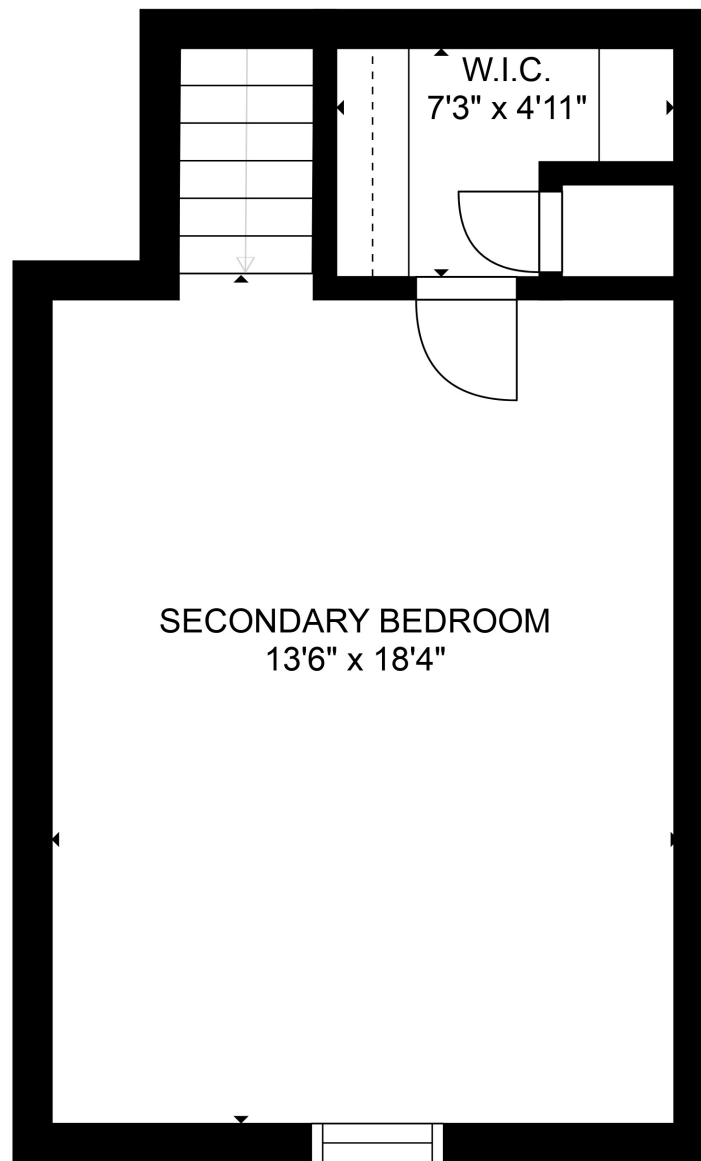

Total scanned area: 3916 sq. ft

MEASUREMENTS ARE CALCULATED BY CUBICASA TECHNOLOGY. DEEMED HIGHLY RELIABLE BUT NOT GUARANTEED.

Total scanned area: 3916 sq. ft

MEASUREMENTS ARE CALCULATED BY CUBICASA TECHNOLOGY. DEEMED HIGHLY RELIABLE BUT NOT GUARANTEED.

Total scanned area: 3916 sq. ft

MEASUREMENTS ARE CALCULATED BY CUBICASA TECHNOLOGY. DEEMED HIGHLY RELIABLE BUT NOT GUARANTEED.