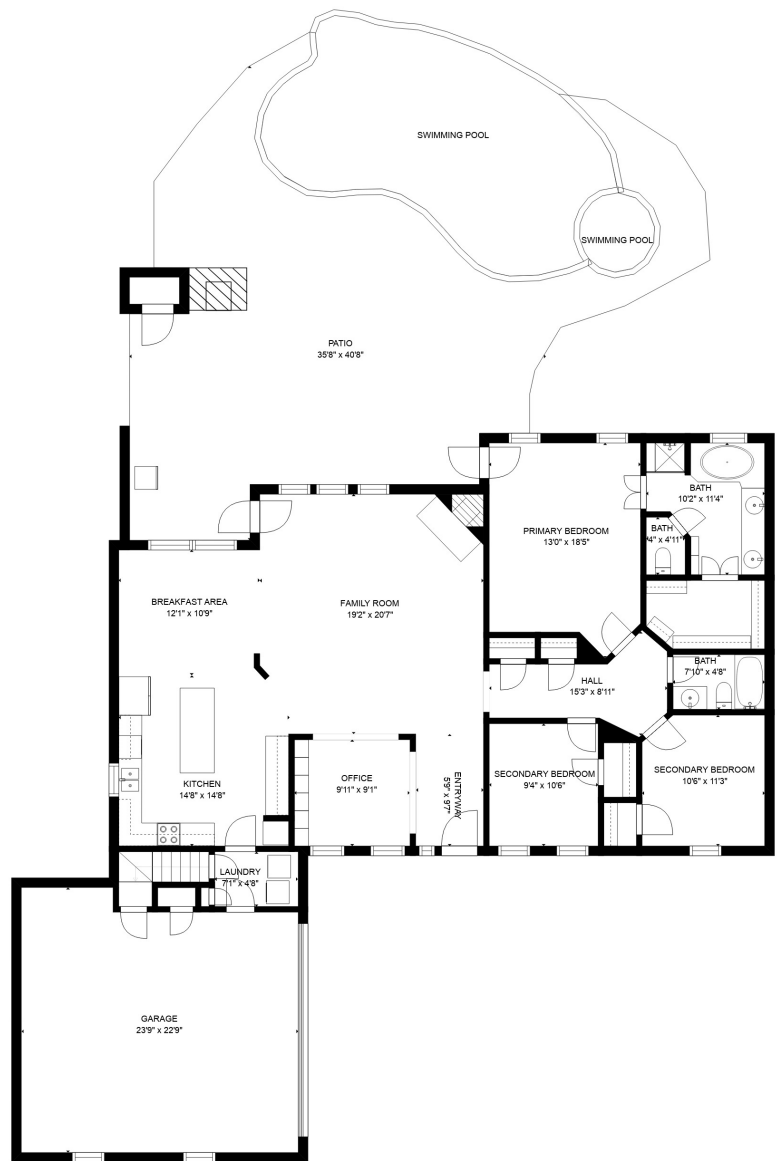

Total scanned area: 3916 sq. ft

MEASUREMENTS ARE CALCULATED BY CUBICASA TECHNOLOGY. DEEMED HIGHLY RELIABLE BUT NOT GUARANTEED.

Total scanned area: 3916 sq. ft

MEASUREMENTS ARE CALCULATED BY CUBICASA TECHNOLOGY. DEEMED HIGHLY RELIABLE BUT NOT GUARANTEED.

Total scanned area: 3916 sq. ft

MEASUREMENTS ARE CALCULATED BY CUBICASA TECHNOLOGY. DEEMED HIGHLY RELIABLE BUT NOT GUARANTEED.