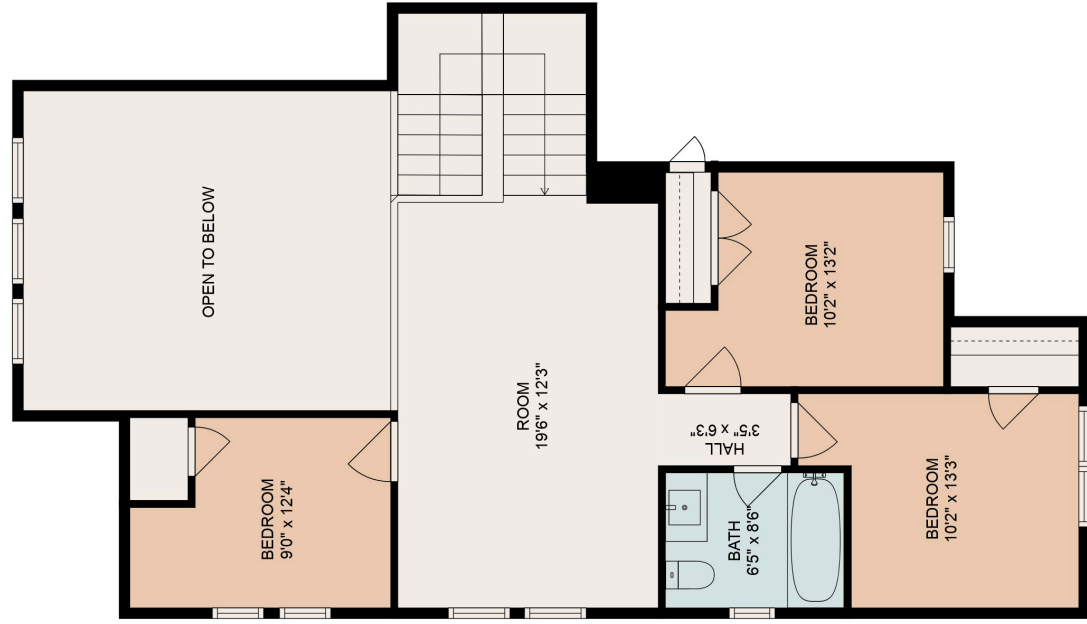

FLOOR 1

FLOOR 2

Total scanned area: 2408 sq. ft

SIZES AND DIMENSIONS ARE APPROXIMATE. ACTUAL MAY VARY.