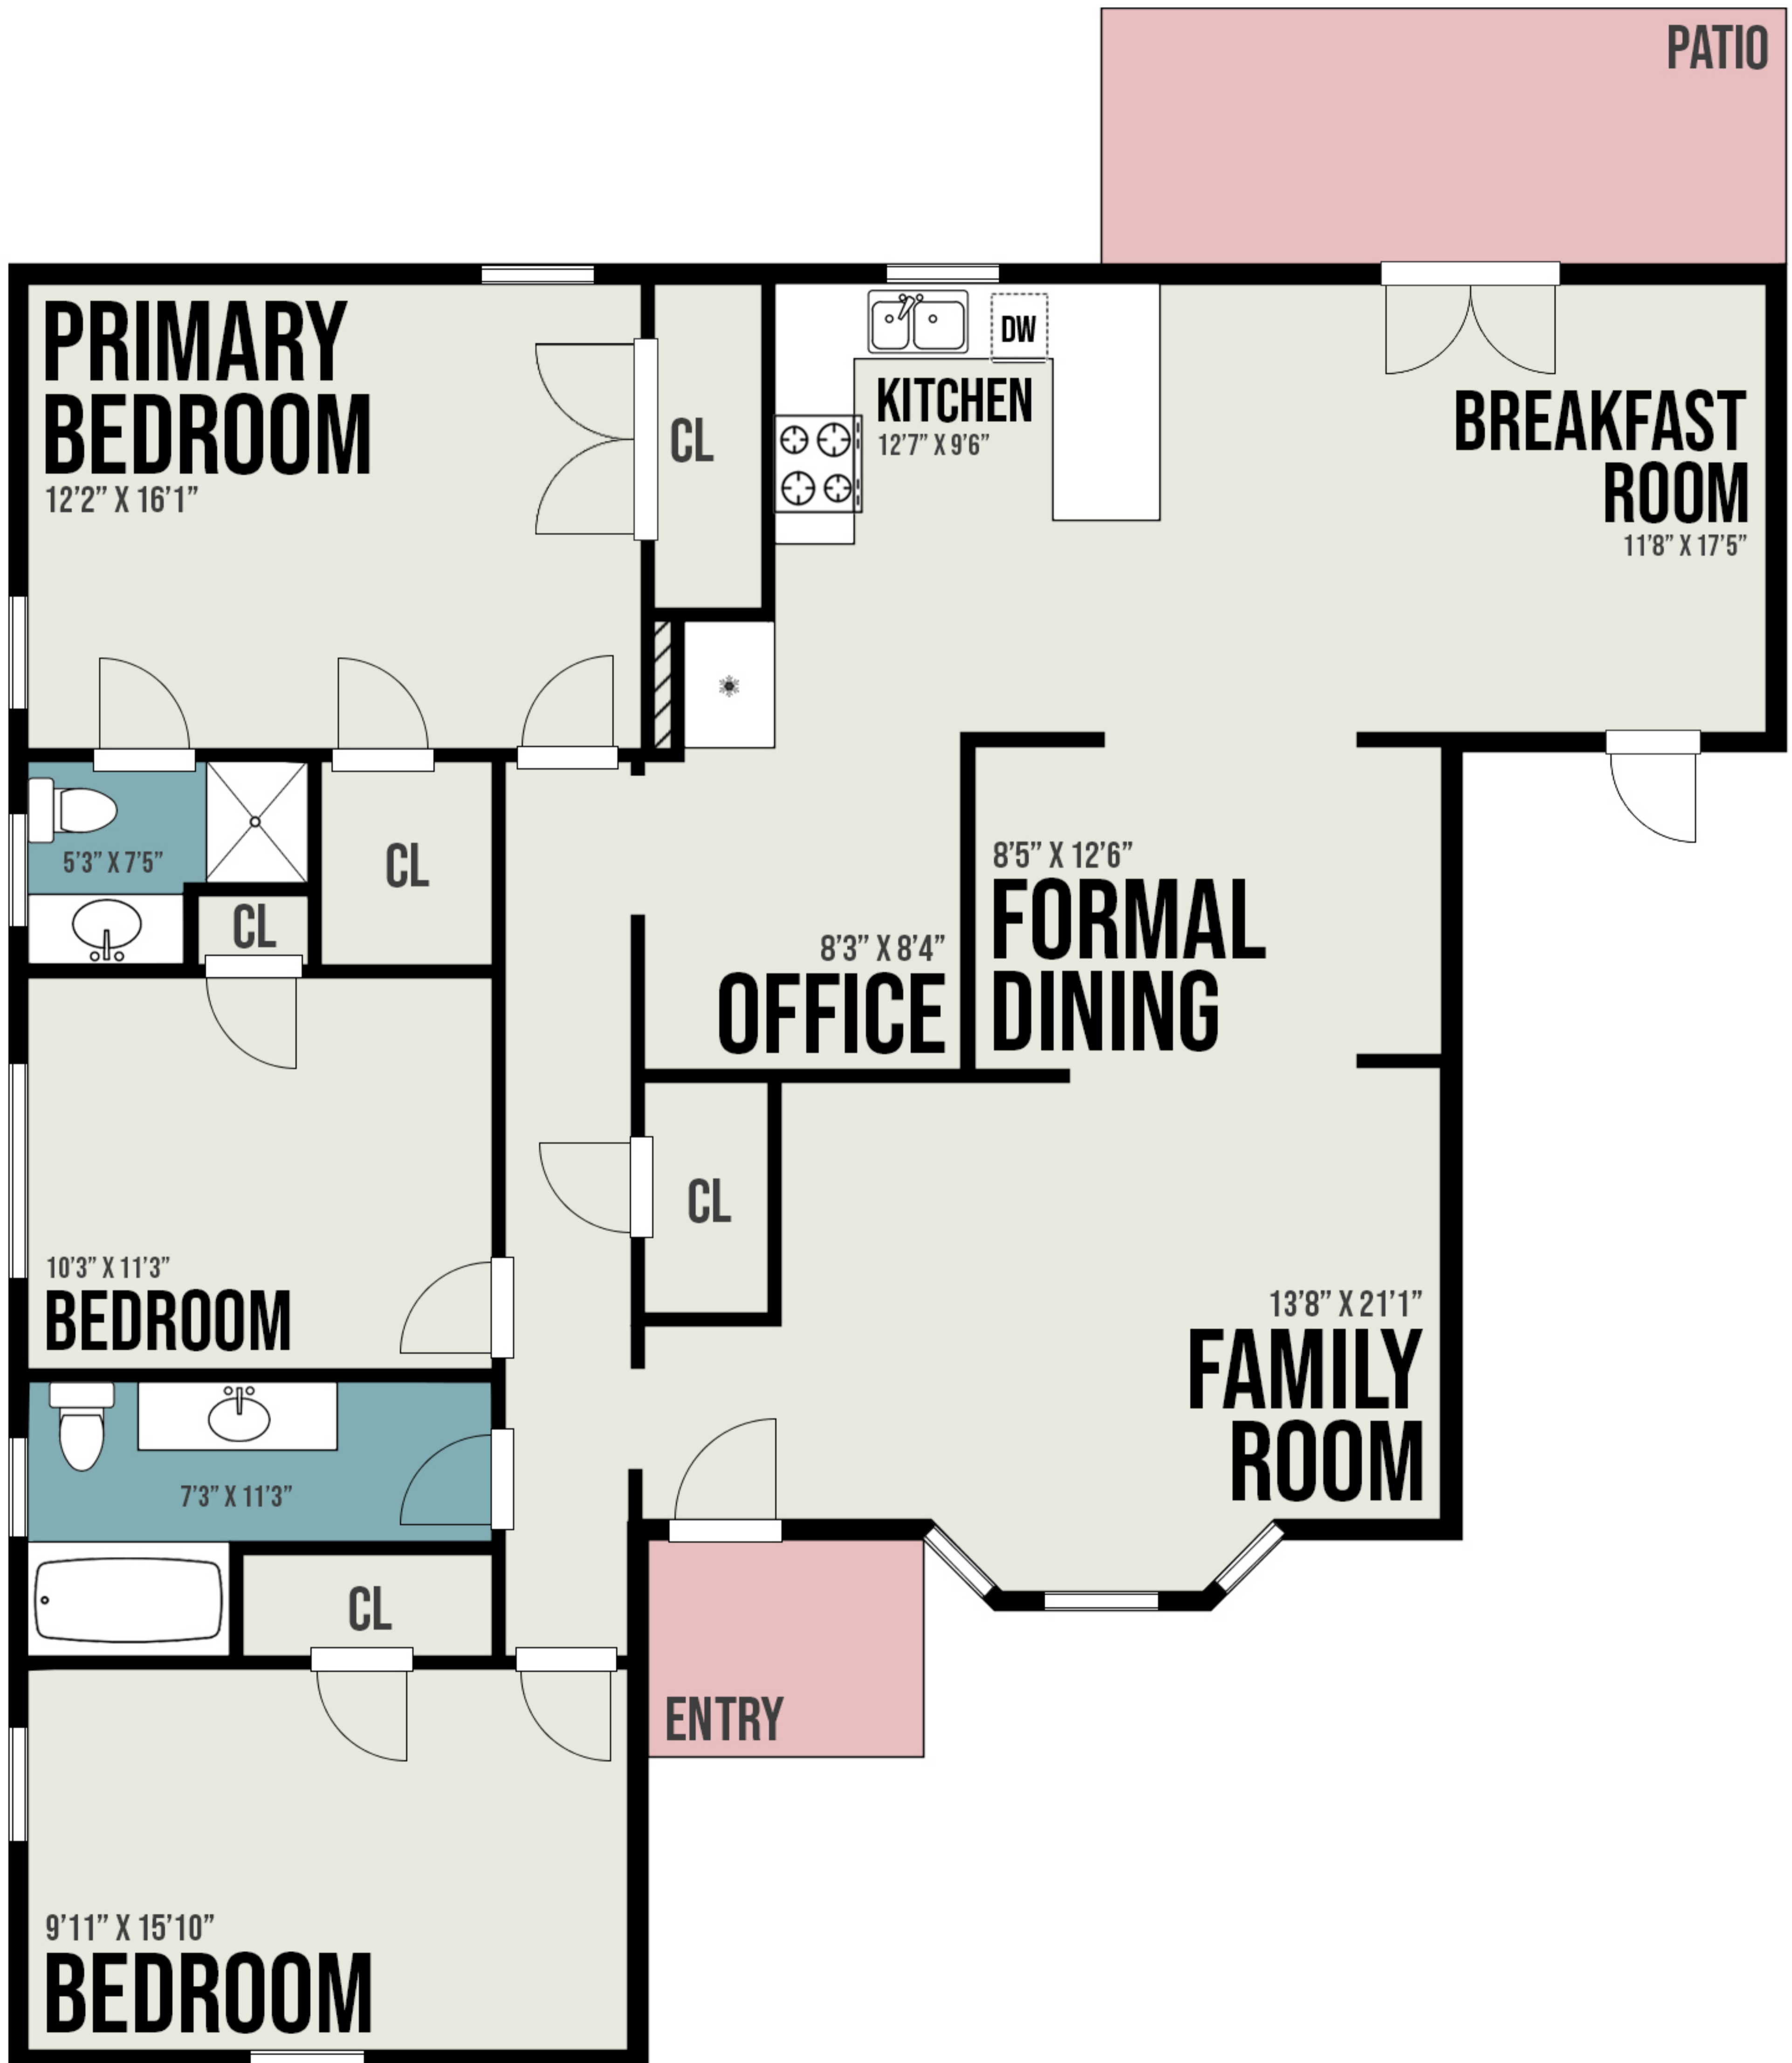

9527 FAIRDALE LN - 1629 SQ FT

ALL IMAGES, DIMENSIONS, AND OTHER INFORMATION CONTAINED HEREIN ARE APPROXIMATE AND FOR ILLUSTRATIVE PURPOSES ONLY, AND SHALL NOT BE RELIED UPON BY ANY PARTY. NEXT DOOR PHOTOS MAKES NO REPRESENTATIONS OR WARRANTIES, AND DISCLAIMS ANY AND ALL LIABILITY ARISING FROM USE OF THIS INFORMATION. ALL INFORMATION HEREIN SHALL BE SUBJECT TO THE TERMS AND CONDITIONS FOUND AT NEXTDOORPHOTOS.COM/TC.