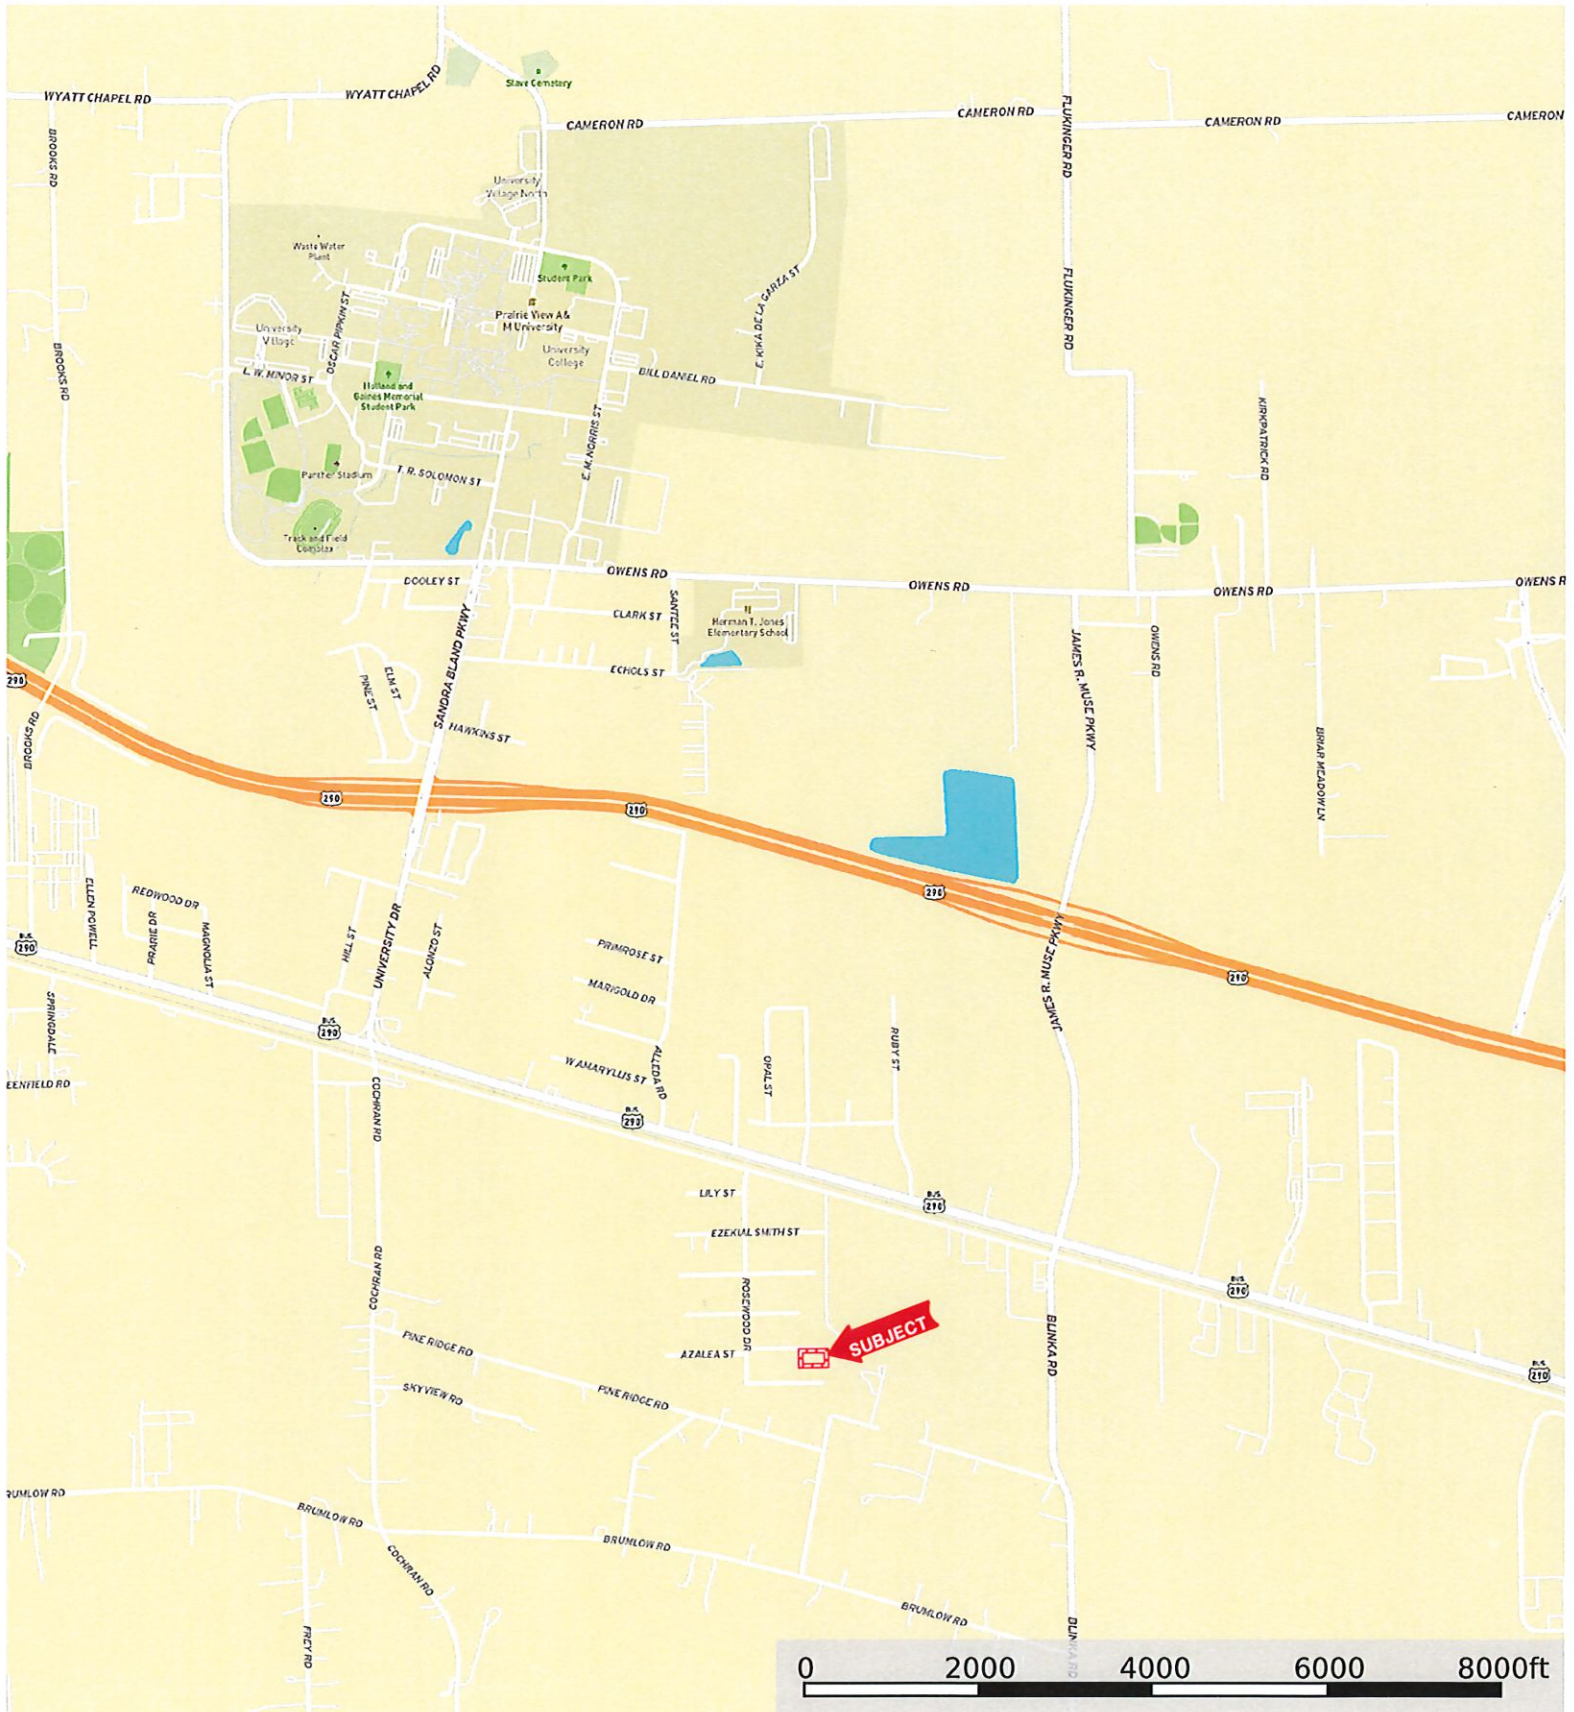

Azalea St.

Waller County, Texas, AC +/-

 Boundary

Azalea St.
Waller County, Texas, AC +/-

 Boundary

Azalea St.
Waller County, Texas, AC +/-

- Boundary
- 100 Year Floodplain
- 500 Year Floodplain
- Floodway
- Special
- Unmapped/ Not Included

Azalea St.
Waller County, Texas, AC +/-

- Boundary
- 100 Year Floodplain
- 500 Year Floodplain
- Floodway
- Special
- Unmapped/ Not Included