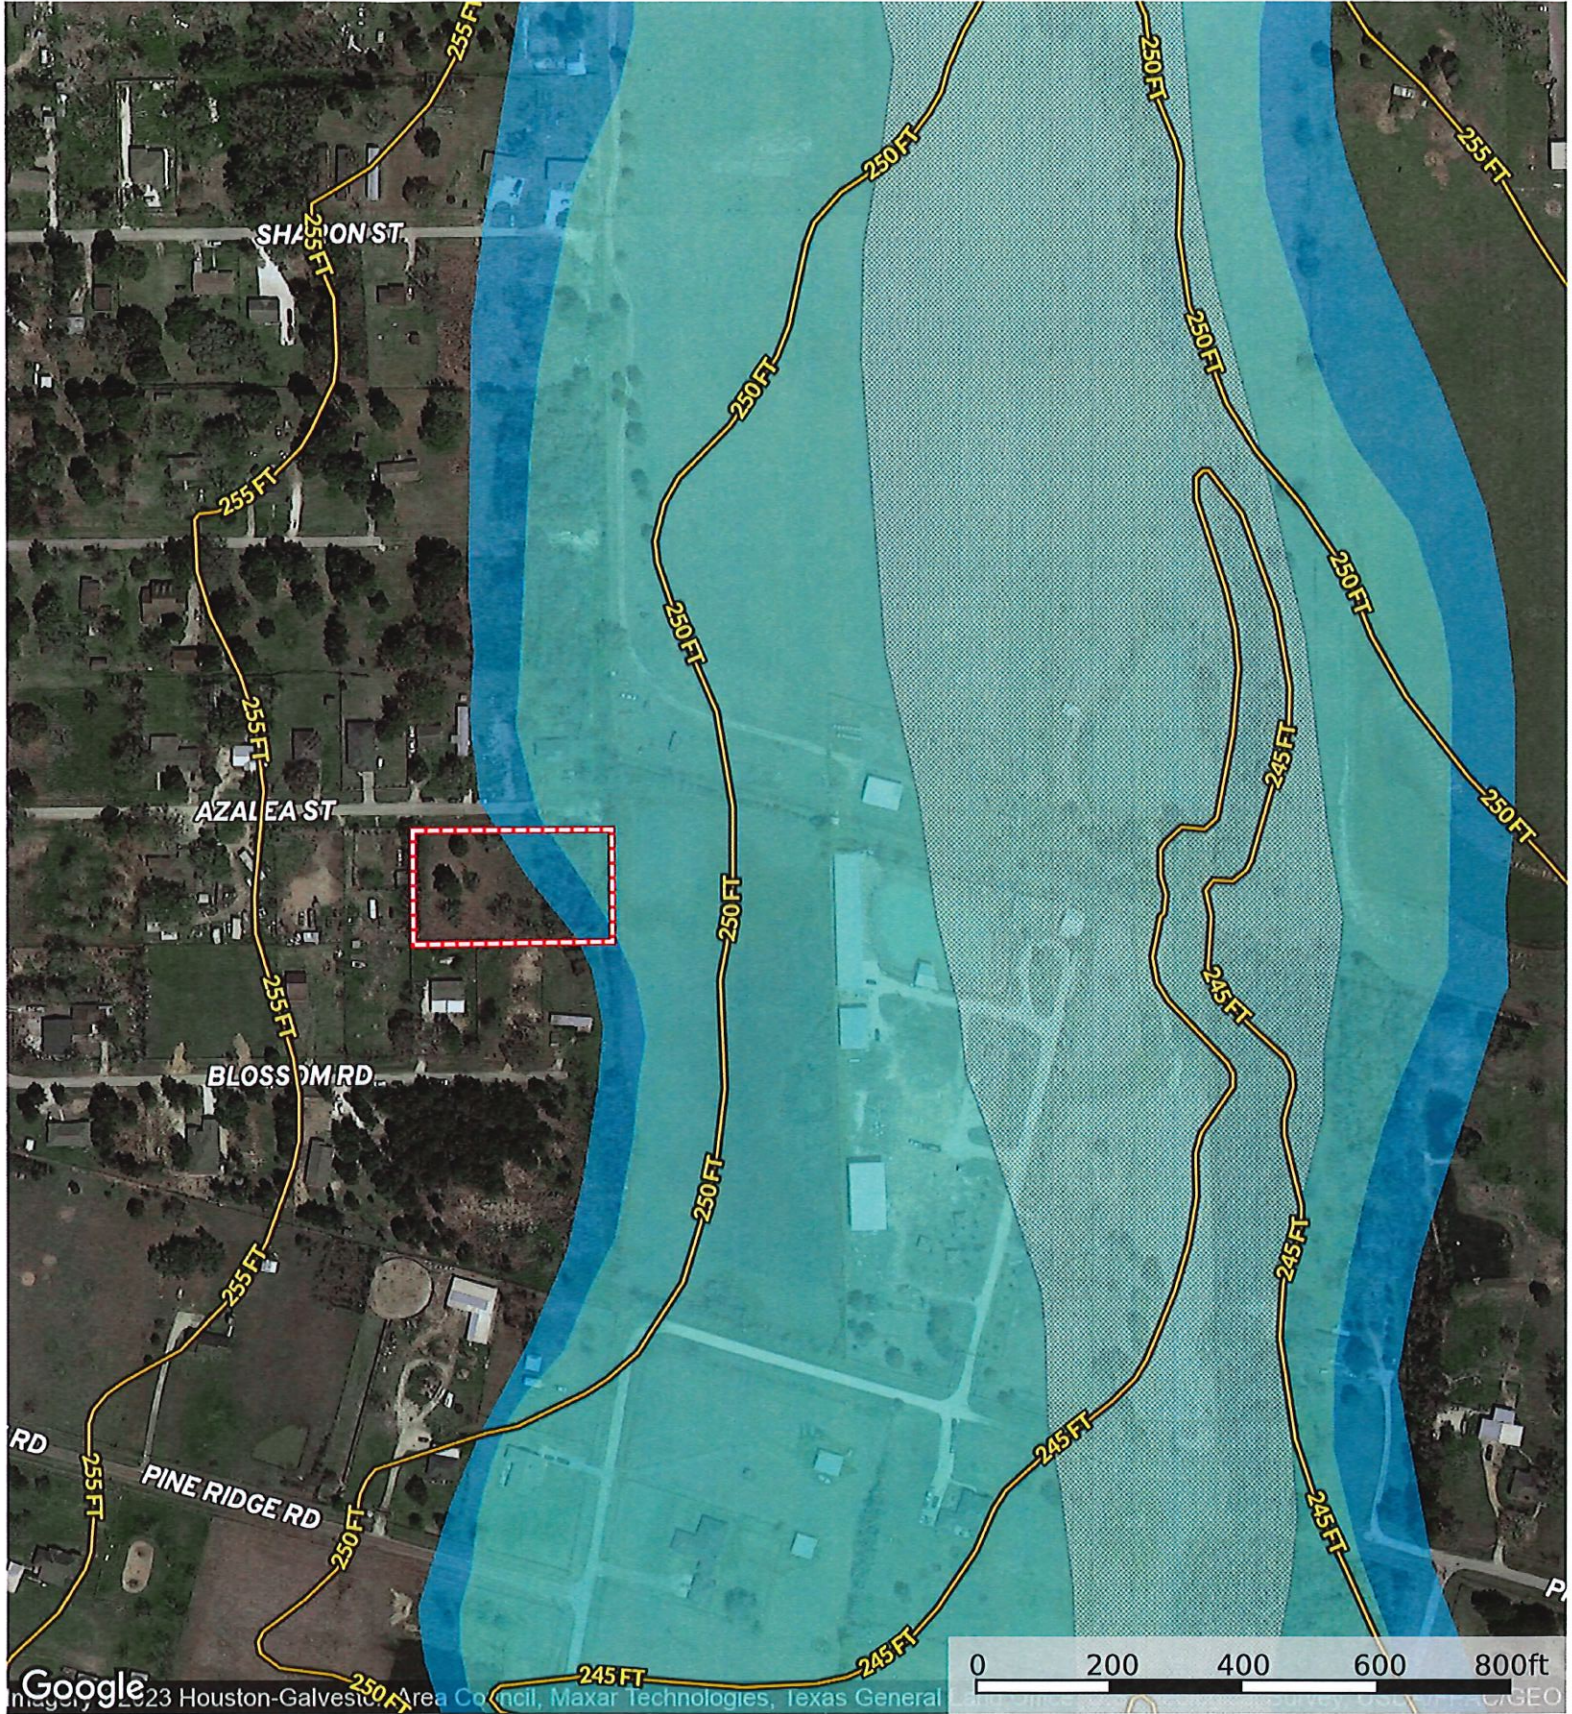

Azalea St.

Waller County, Texas, AC +/-

 Boundary

Azalea St.
Waller County, Texas, AC +/-

 Boundary

Azalea St.
Waller County, Texas, AC +/-

- Boundary
- 100 Year Floodplain
- 500 Year Floodplain
- Floodway
- Special
- Unmapped/ Not Included

Azalea St.
Waller County, Texas, AC +/-

- Boundary
- 100 Year Floodplain
- 500 Year Floodplain
- Floodway
- Special
- Unmapped/ Not Included