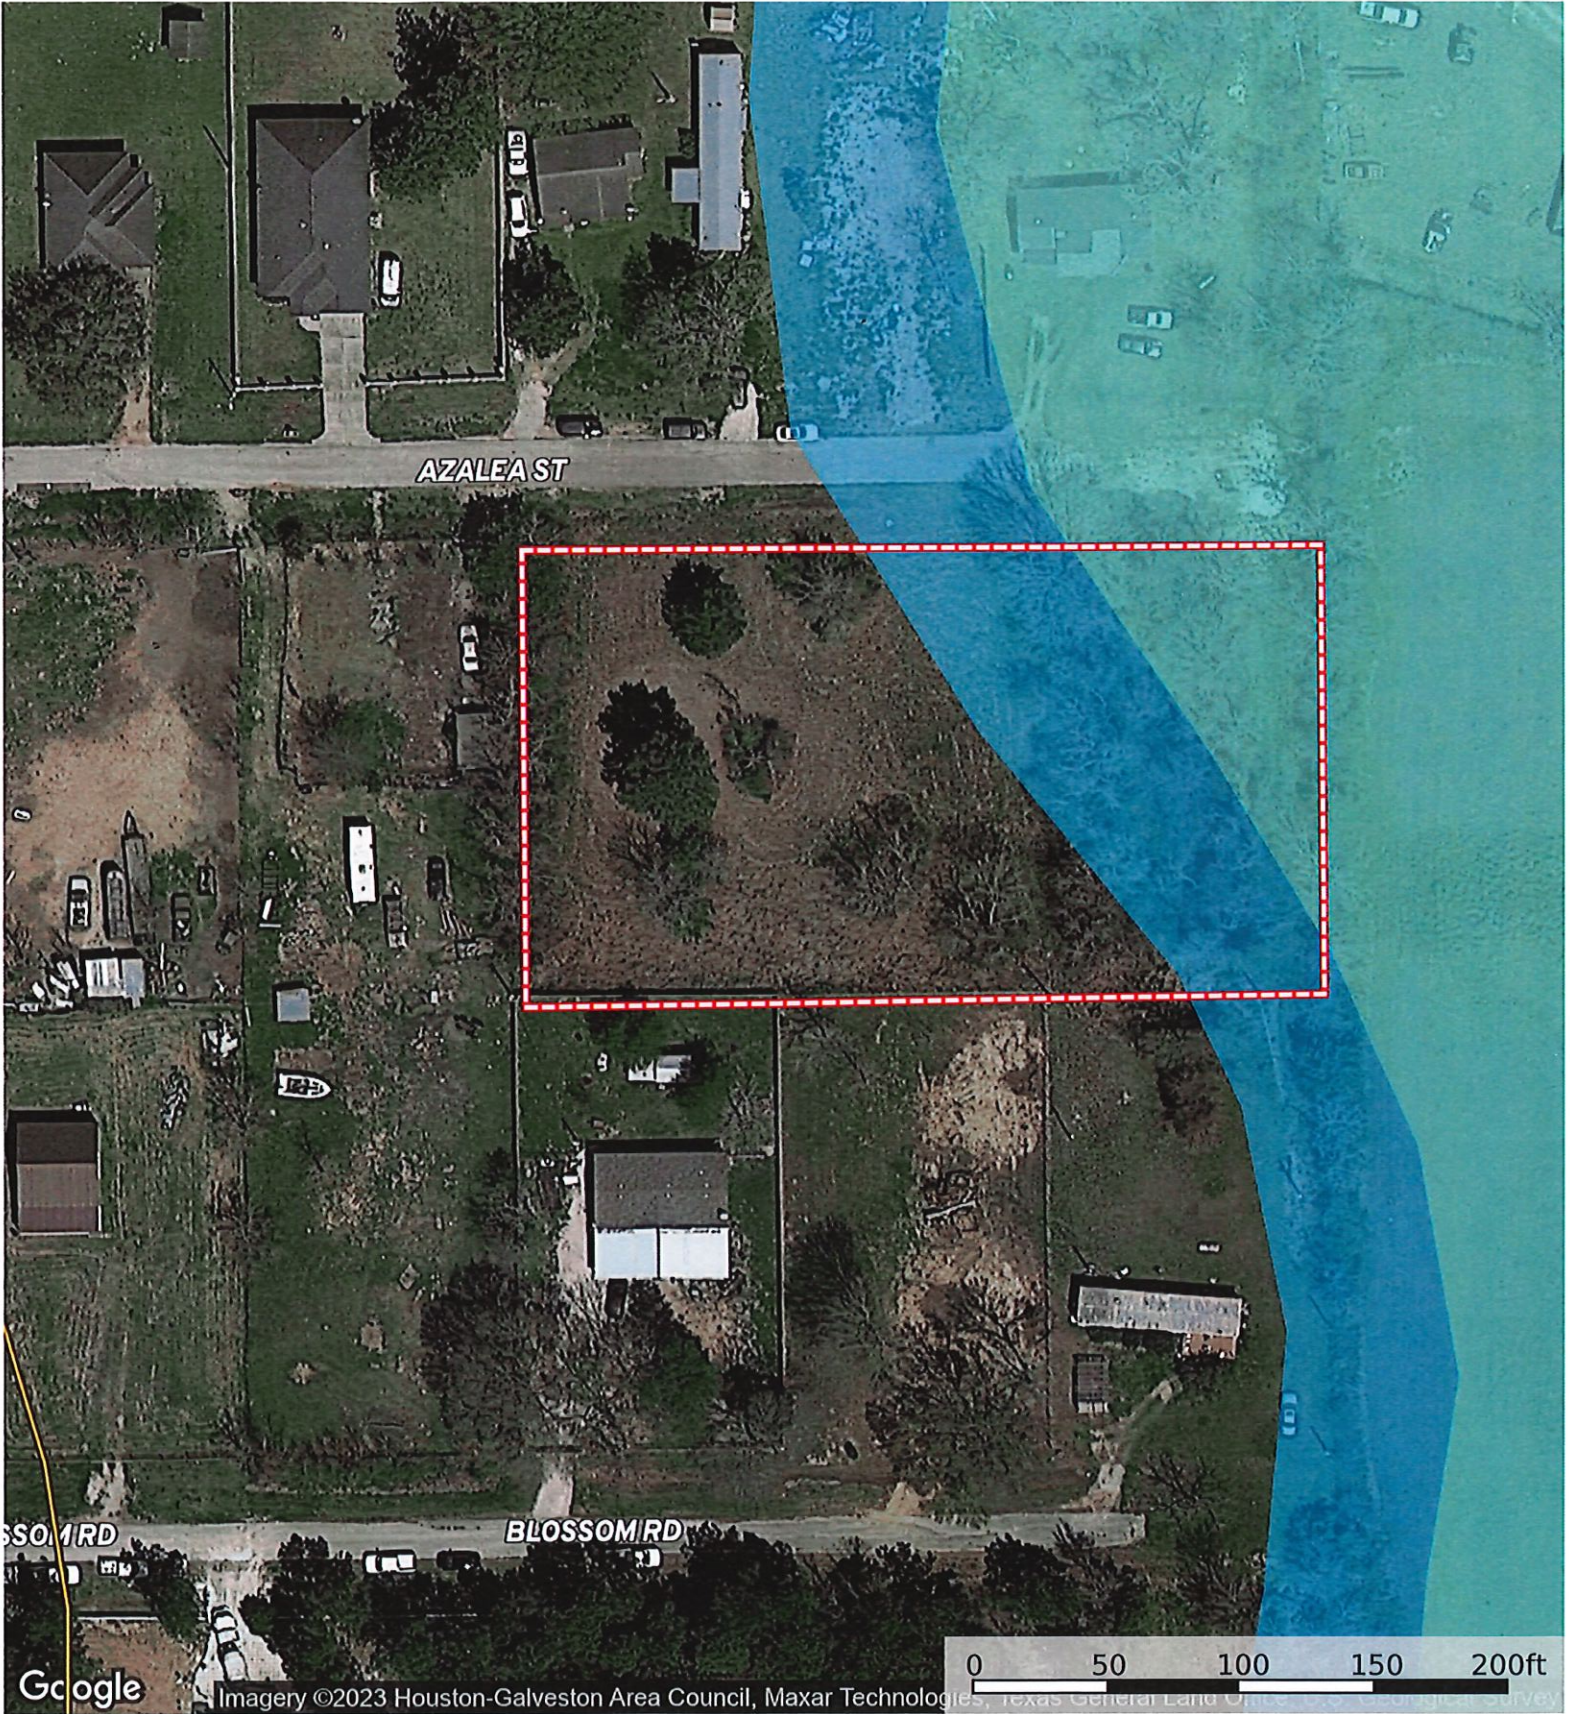

Azalea St.

Waller County, Texas, AC +/-

 Boundary

Azalea St.
Waller County, Texas, AC +/-

 Boundary

Azalea St.
Waller County, Texas, AC +/-

- Boundary
- 100 Year Floodplain
- 500 Year Floodplain
- Floodway
- Special
- Unmapped/ Not Included

Azalea St.
Waller County, Texas, AC +/-

- Boundary
- 100 Year Floodplain
- 500 Year Floodplain
- Floodway
- Special
- Unmapped/ Not Included