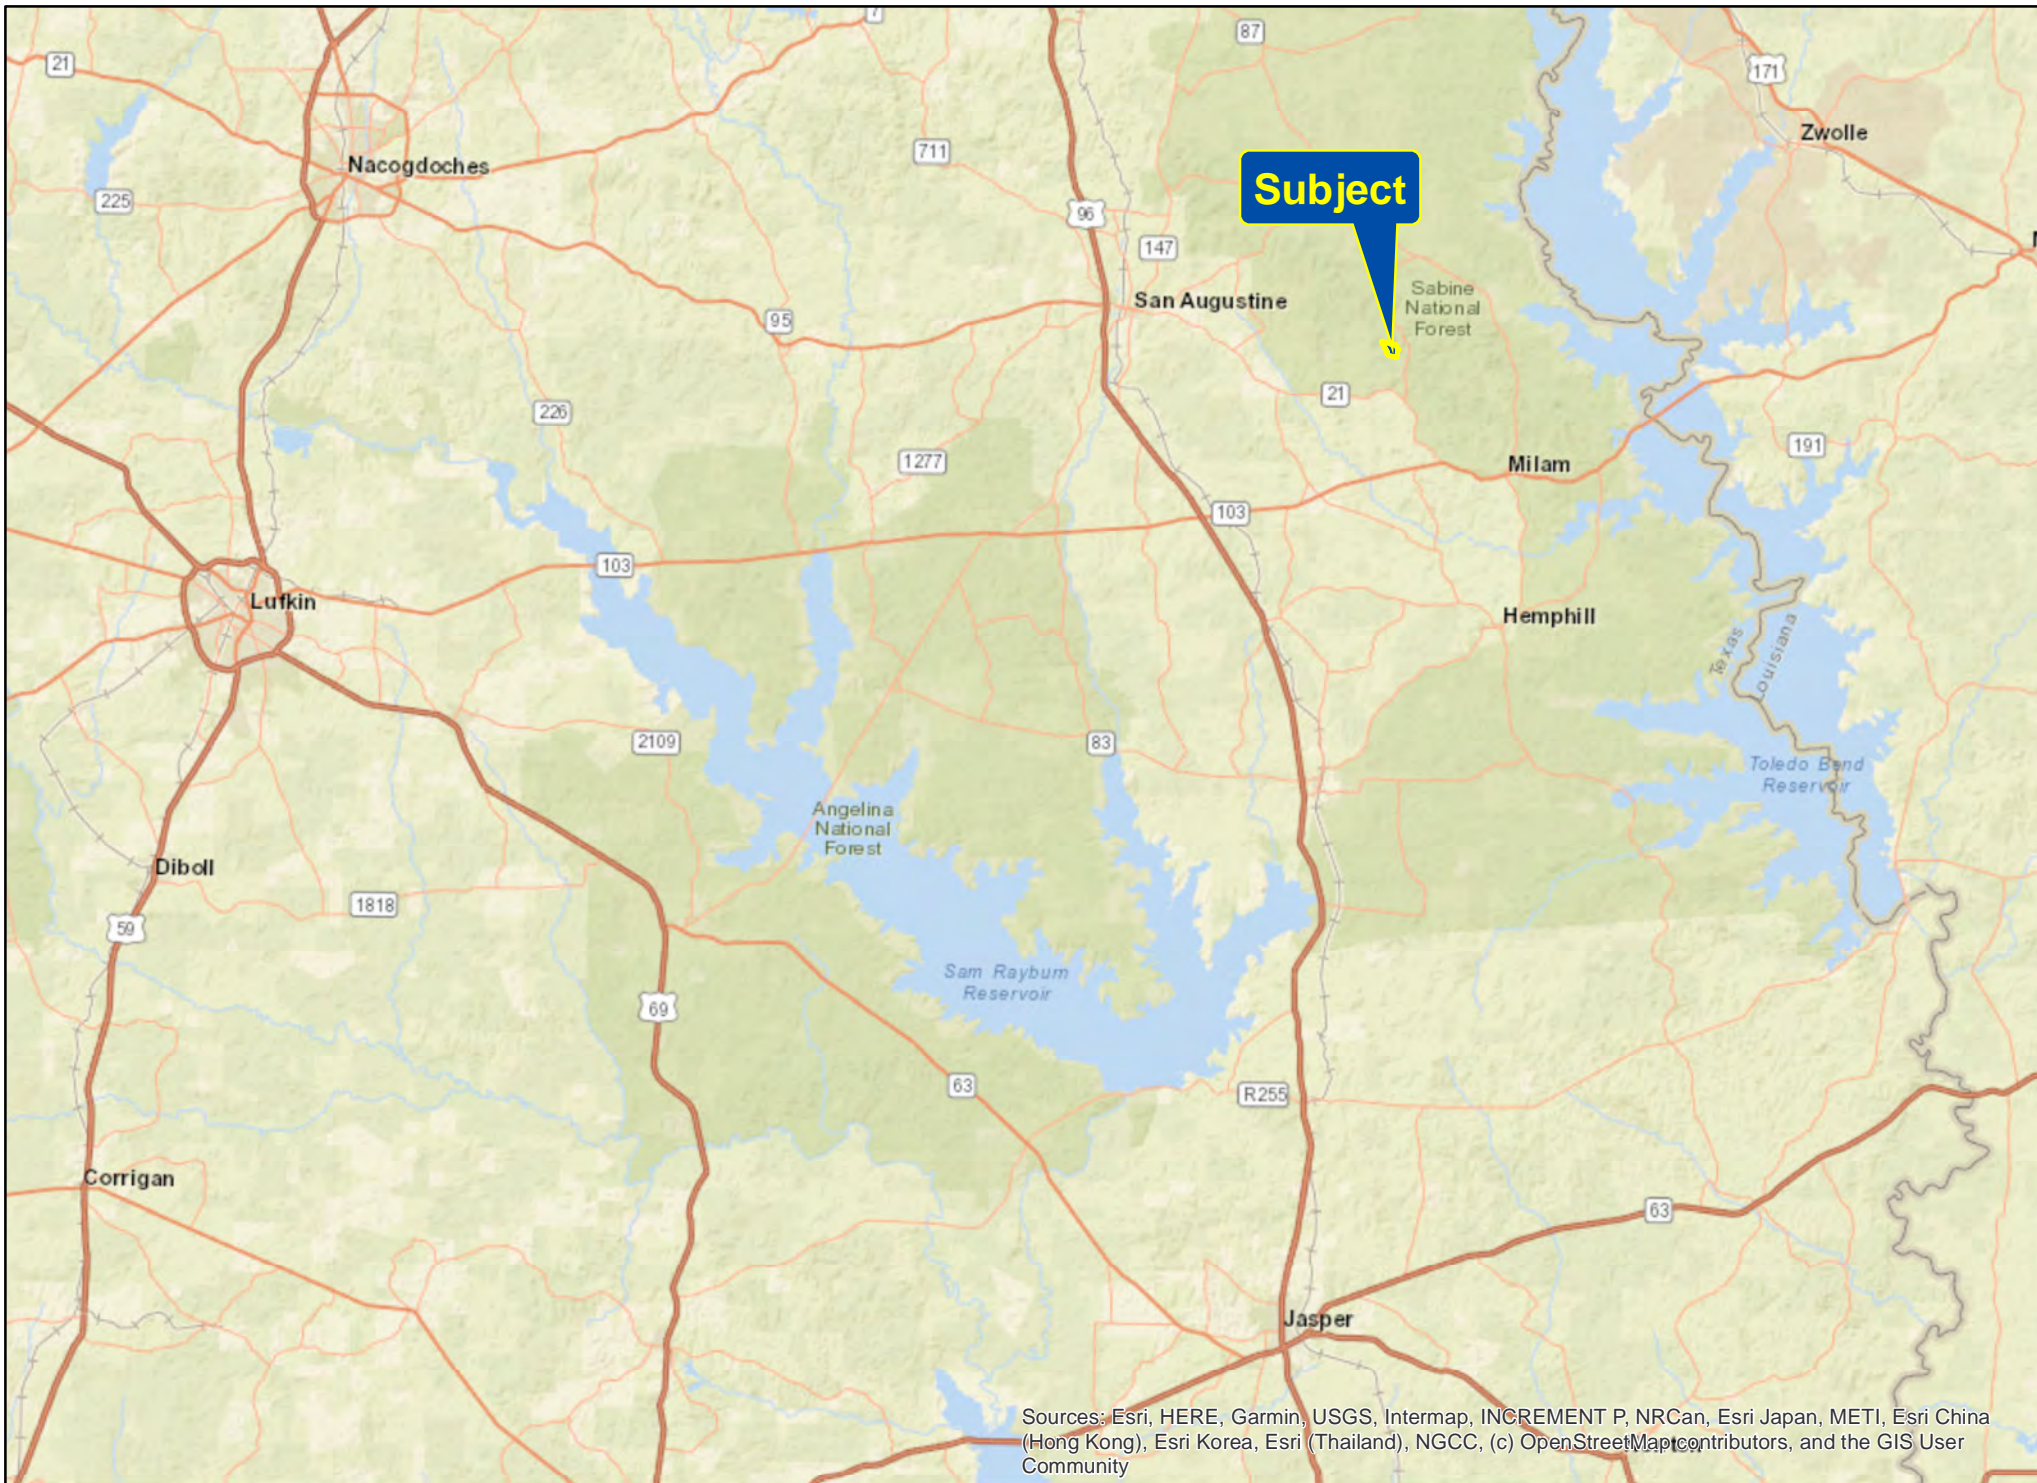

167 Acres | FM 330 | Sabine Co., Texas

For illustration purposes only.

167 Acres | FM 330 | Sabine Co., Texas

For illustration purposes only.

Sources: Esri, HERE, Garmin, USGS, Intermap, INCREMENT P, NRCan, Esri Japan, METI, Esri China (Hong Kong), Esri Korea, Esri (Thailand), NGCC, (c) OpenStreetMap contributors, and the GIS User Community

167 Acres | FM 330 | Sabine Co., Texas

For illustration purposes only.

Subject

Sources: Esri, HERE, Garmin, USGS, Intermap, INCREMENT P, NRCan, Esri Japan, METI, Esri China (Hong Kong), Esri Korea, Esri (Thailand), NGCC, (c) OpenStreetMap contributors, and the GIS User Community