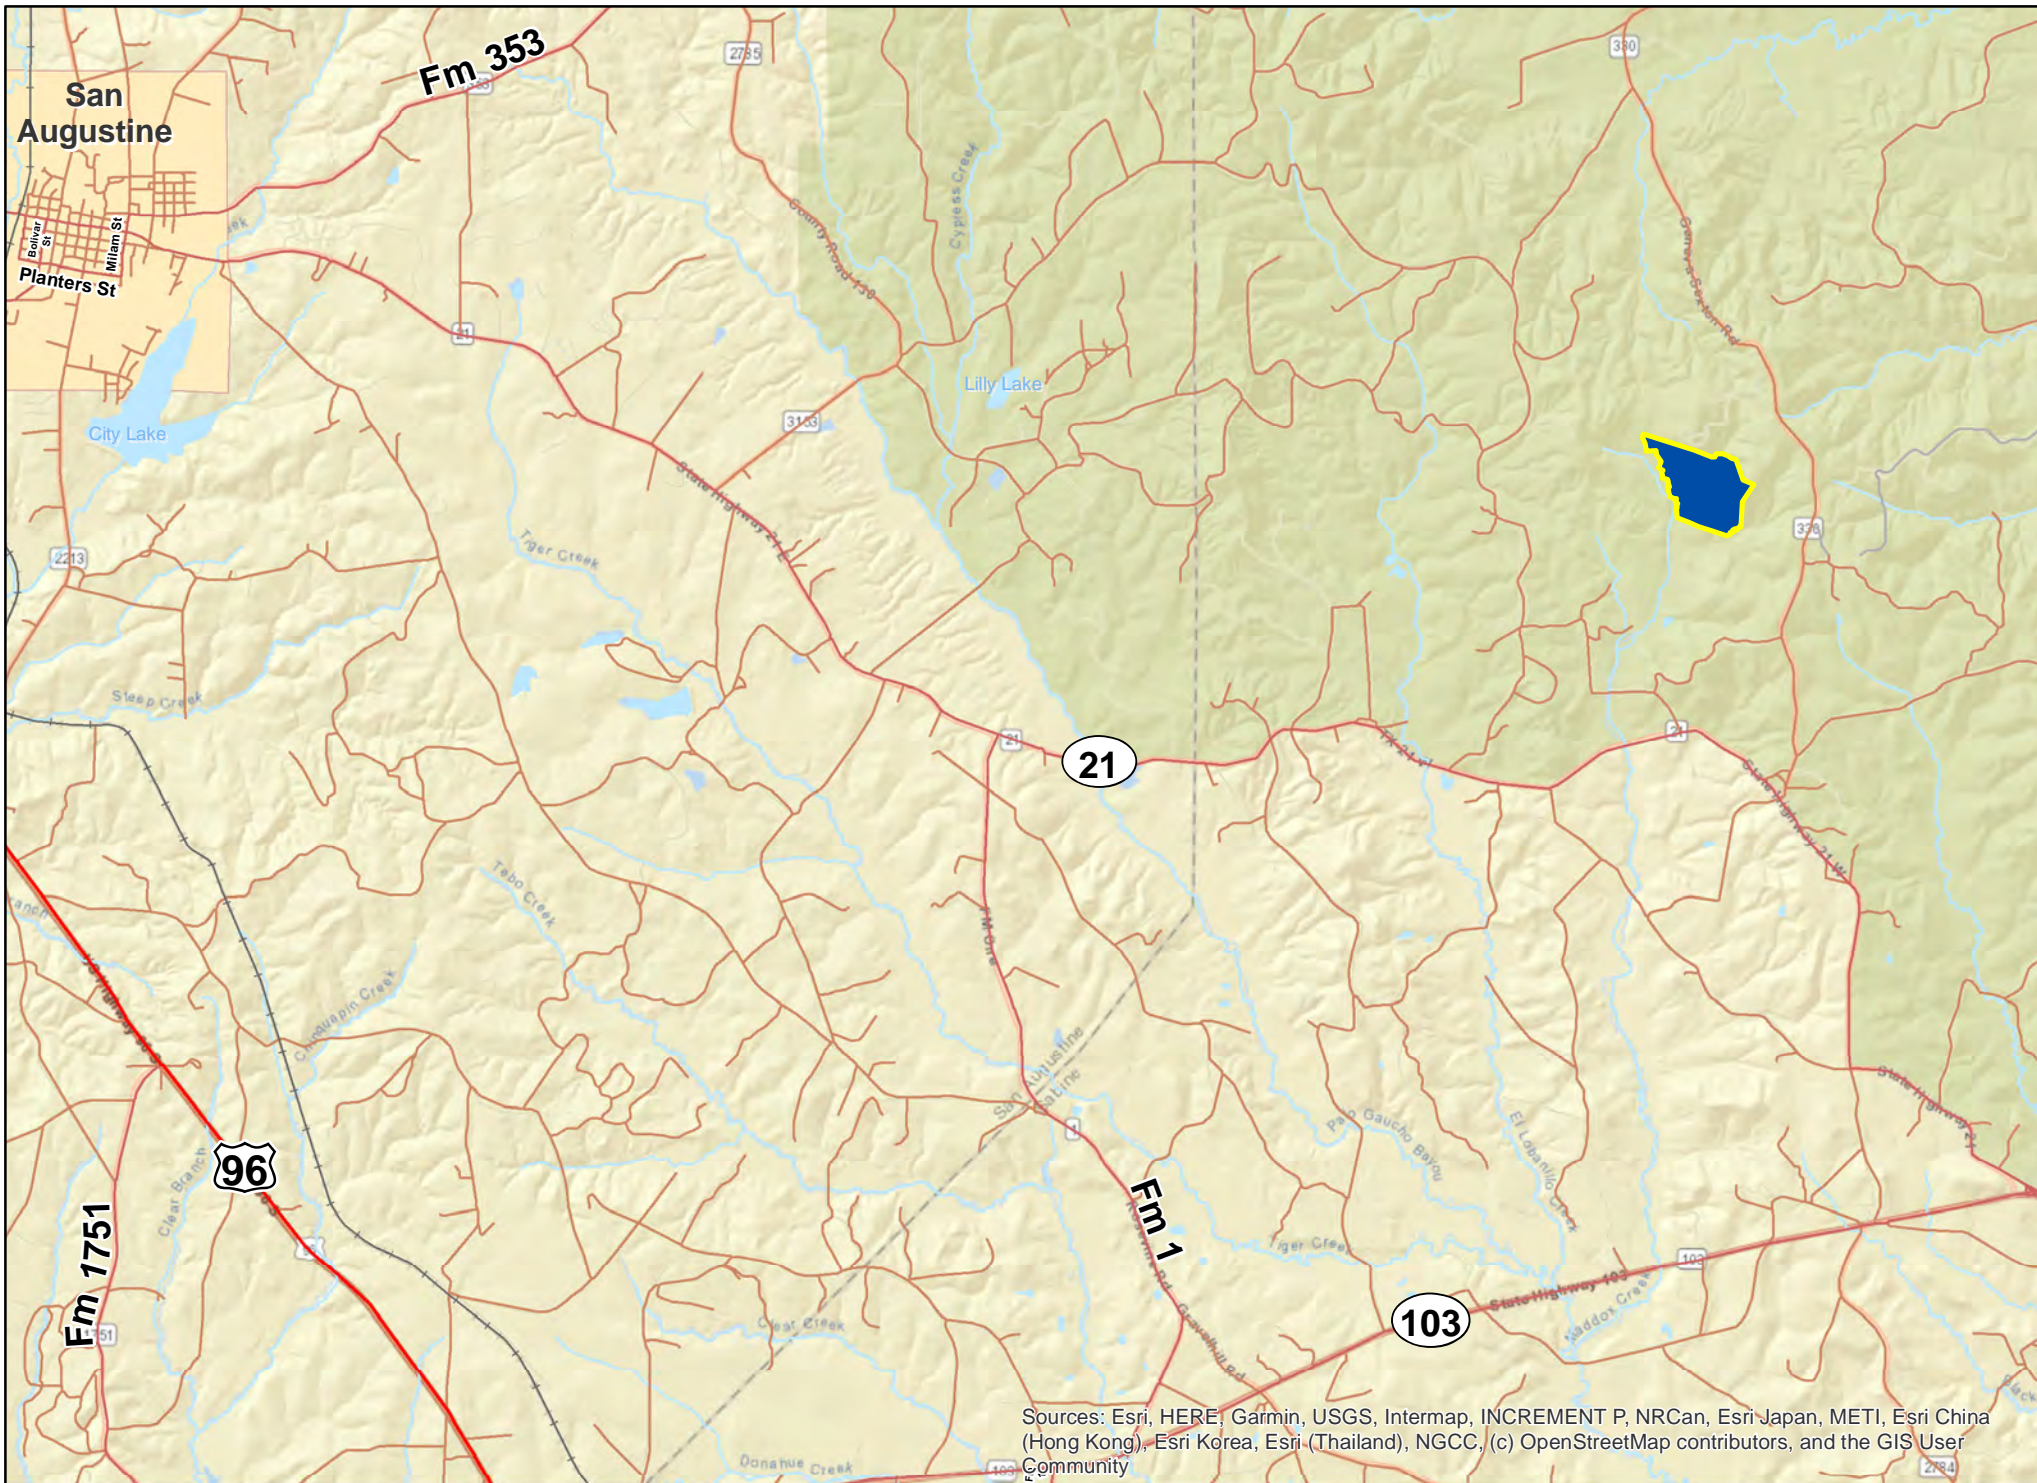

Sources: Esri, HERE, Garmin, USGS, Intermap, INCREMENT P, NRCan, Esri Japan, METI, Esri China (Hong Kong), Esri Korea, Esri (Thailand), NGCC, (c) OpenStreetMap contributors, and the GIS User Community

167 Acres | FM 330 | Sabine Co., Texas

For illustration purposes only.

167 Acres | FM 330 | Sabine Co., Texas

For illustration purposes only.

Sources: Esri, HERE, Garmin, USGS, Intermap, INCREMENT P, NRCan, Esri Japan, METI, Esri China (Hong Kong), Esri Korea, Esri (Thailand), NGCC, (c) OpenStreetMap contributors, and the GIS User Community

167 Acres | FM 330 | Sabine Co., Texas

For illustration purposes only.

Subject

Sources: Esri, HERE, Garmin, USGS, Intermap, INCREMENT P, NRCan, Esri Japan, METI, Esri China (Hong Kong), Esri Korea, Esri (Thailand), NGCC, (c) OpenStreetMap contributors, and the GIS User Community

167 Acres | FM 330 | Sabine Co., Texas

For illustration purposes only.