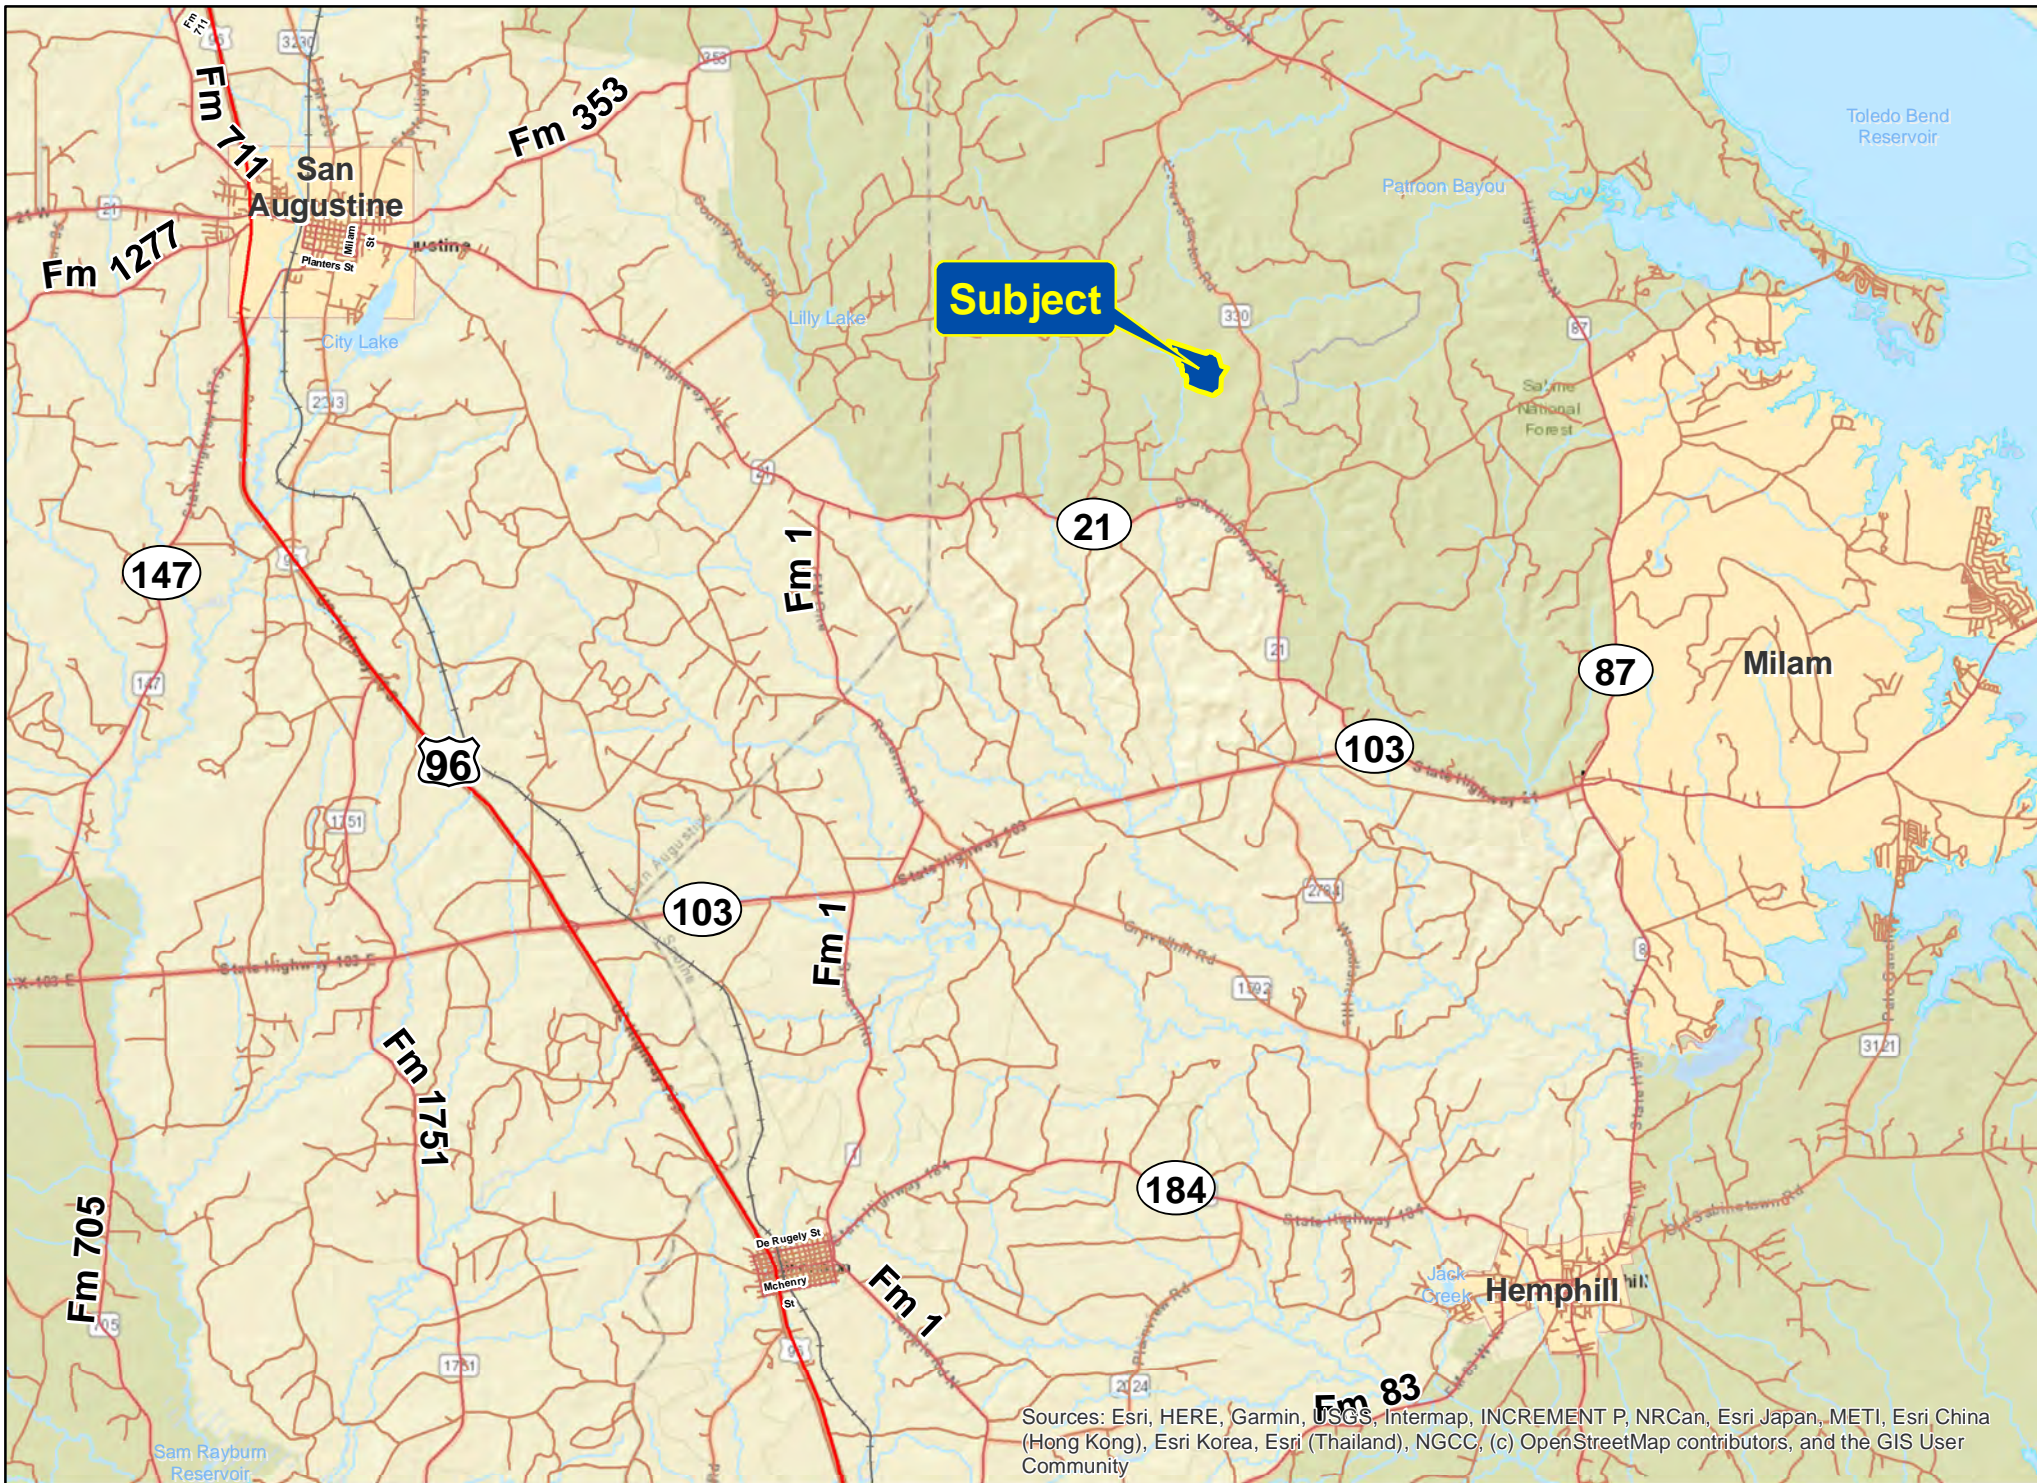

Sources: Esri, HERE, Garmin, USGS, Intermap, INCREMENT P, NRCan, Esri Japan, METI, Esri China (Hong Kong), Esri Korea, Esri (Thailand), NGCC, (c) OpenStreetMap contributors, and the GIS User Community

167 Acres | FM 330 | Sabine Co., Texas

For illustration purposes only.

167 Acres | FM 330 | Sabine Co., Texas

For illustration purposes only.

Sources: Esri, HERE, Garmin, USGS, Intermap, INCREMENT P, NRCan, Esri Japan, METI, Esri China (Hong Kong), Esri Korea, Esri (Thailand), NGCC, (c) OpenStreetMap contributors, and the GIS User Community

167 Acres | FM 330 | Sabine Co., Texas

For illustration purposes only.

Subject

Sources: Esri, HERE, Garmin, USGS, Intermap, INCREMENT P, NRCan, Esri Japan, METI, Esri China (Hong Kong), Esri Korea, Esri (Thailand), NGCC, (c) OpenStreetMap contributors, and the GIS User Community

167 Acres | FM 330 | Sabine Co., Texas

For illustration purposes only.