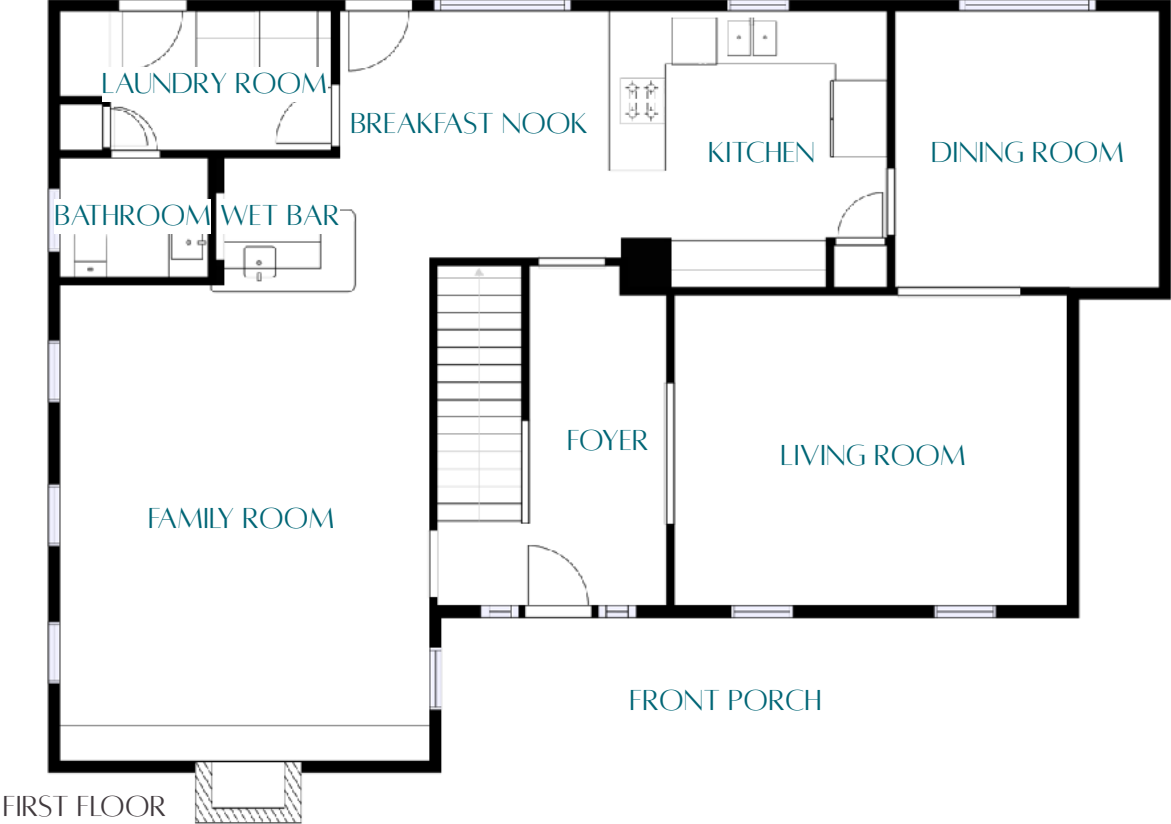

FLOOR PLAN

The thoughtfully-designed residence at 13430 WILEY MARTIN DRIVE boasts a floor plan BUILT FOR COMMUNAL GATHERINGS that also has plenty of QUIET PLACES TO TUCK AWAY for private time.

Floor plan provided for marketing purposes only. Buyer should verify dimensions and details.