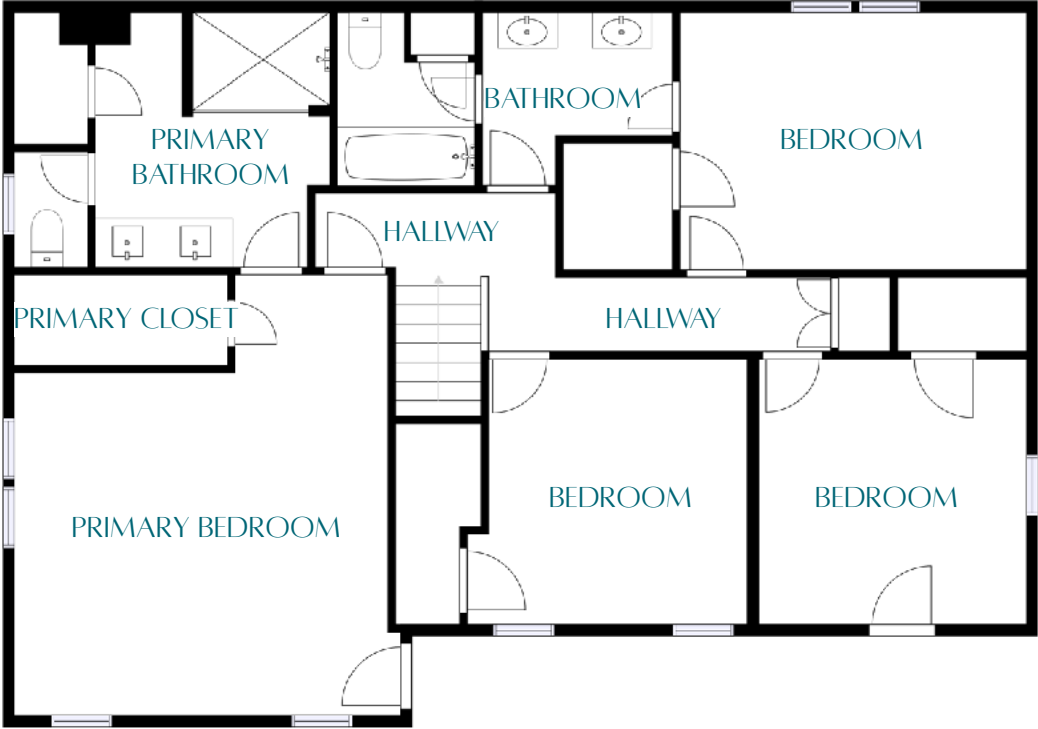

FLOOR PLAN

The thoughtfully-designed residence at 13430 WILEY MARTIN DRIVE boasts a floor plan BUILT FOR COMMUNAL GATHERINGS that also has plenty of QUIET PLACES TO TUCK AWAY for private time.

Floor plan provided for marketing purposes only. Buyer should verify dimensions and details.