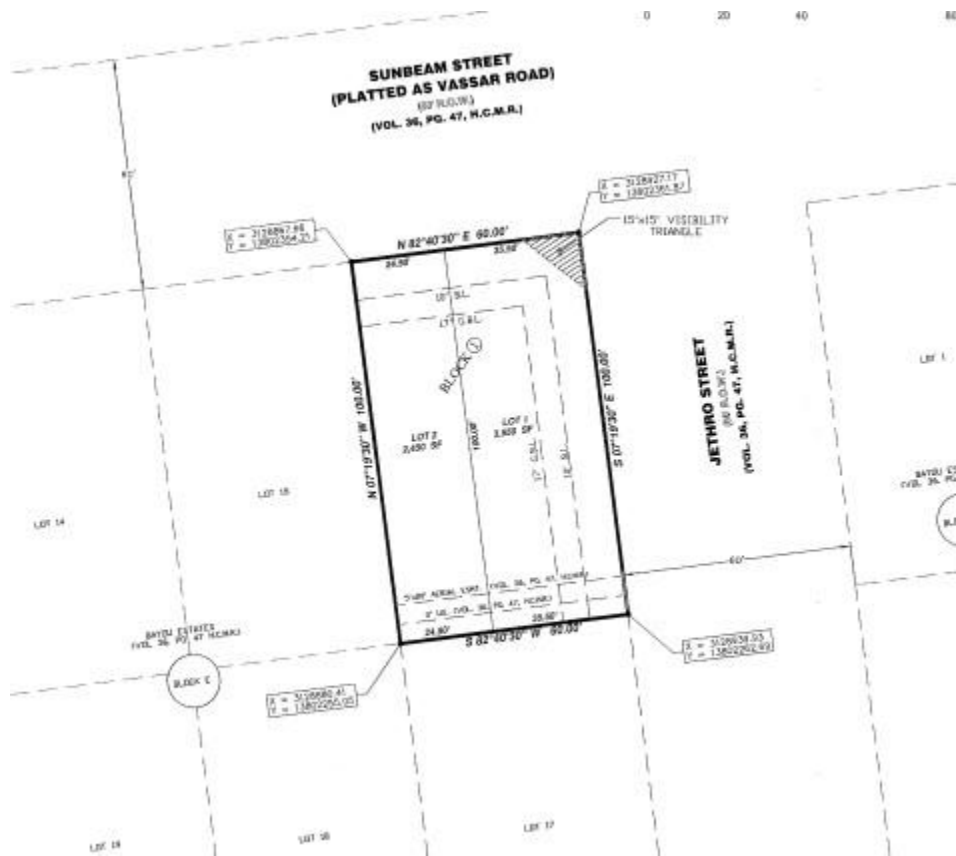

RE/MAX
RESULTS

Lot Package For Sale- \$118,000

Lot 1 Sunbeam - 3,550 SF Asking Price \$59,000

Lot 2 Sunbeam - 2,450 SF Asking Price \$59,000

Sunbeam Manor Block 1 Lots 1 and 2

Fracio Molina, Realtor®
RE/MAX Results
Commercial and Residential
281-827-7153 Cell
fmolina@remax.net