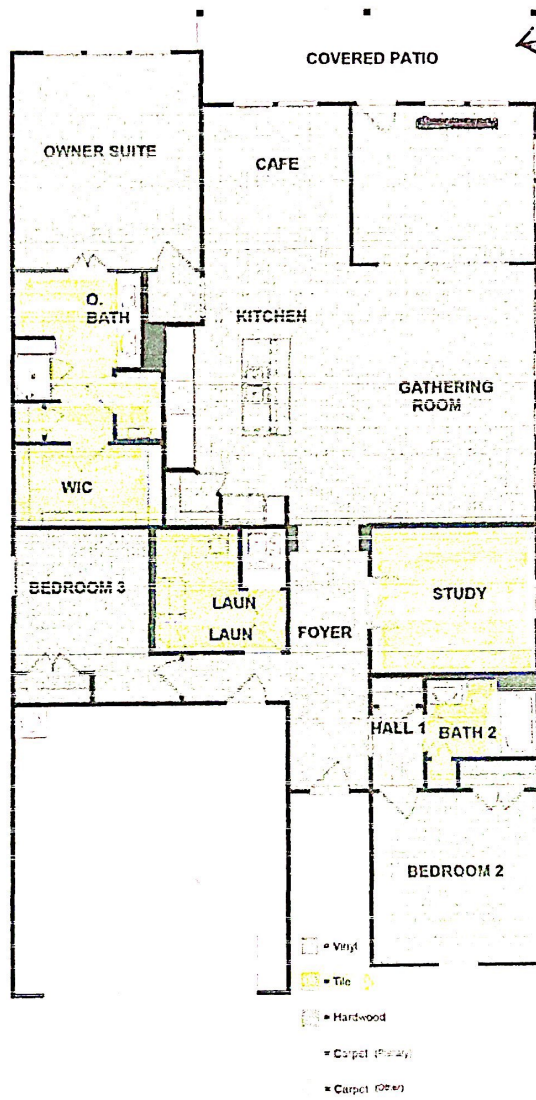

Elevations

← 27x20 concrete patio w/ custom pergola, natural gas hookup, hot & cold water + drain, soffit plugs (front + back), ceiling fan, shade