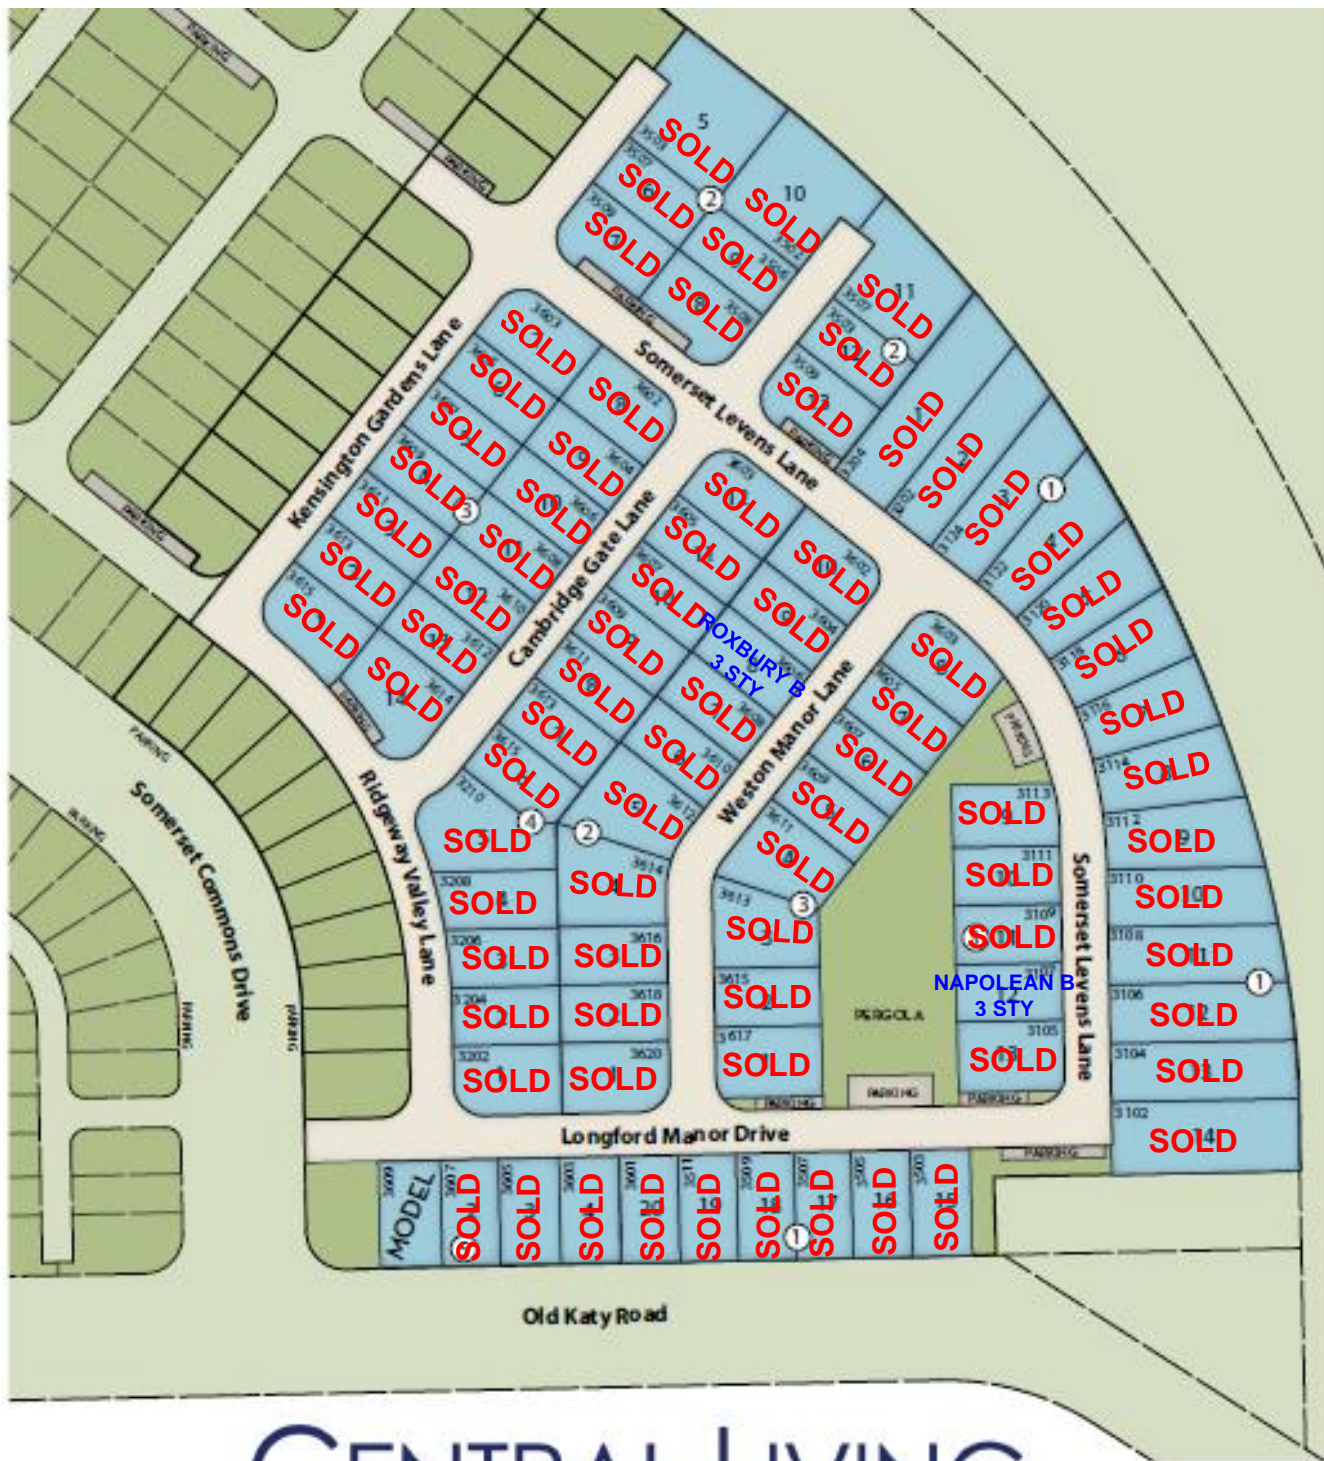

SOMERSET GREEN

CENTRAL LIVING by David Weekley Homes

Artist's concept only. Rendering subject to change without notice.