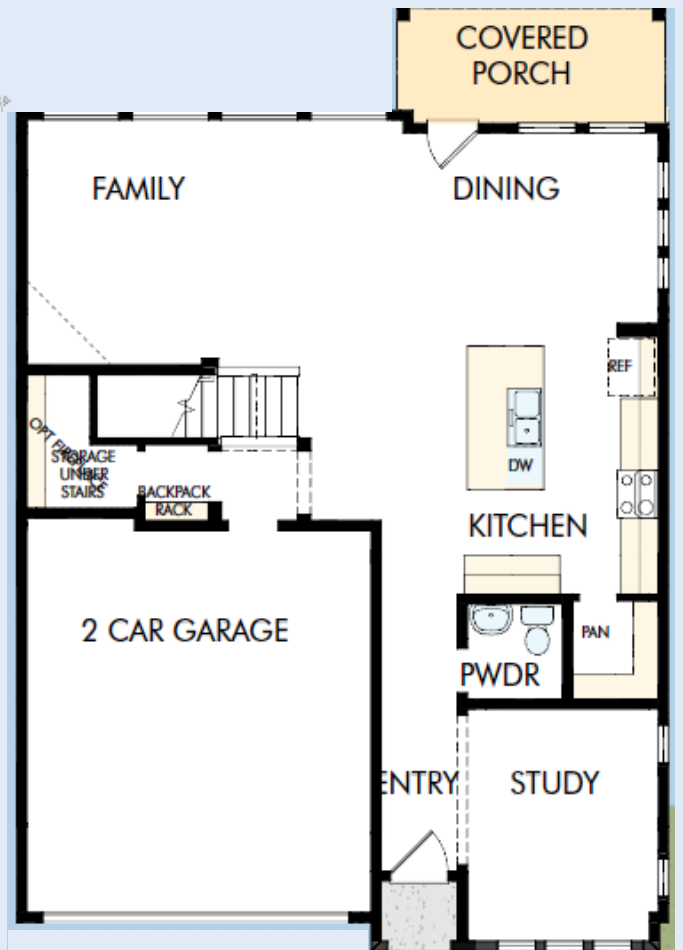

THE ROXBURY

3606 WESTON MANOR LN

3258 sq ft, 4 Bedroom, 3 Full Baths, 1 Half Bath, 2 Car Garage

B474 in 1468 HOU

For additional options, please visit DavidWeekleyHomes.com

7/13/2021