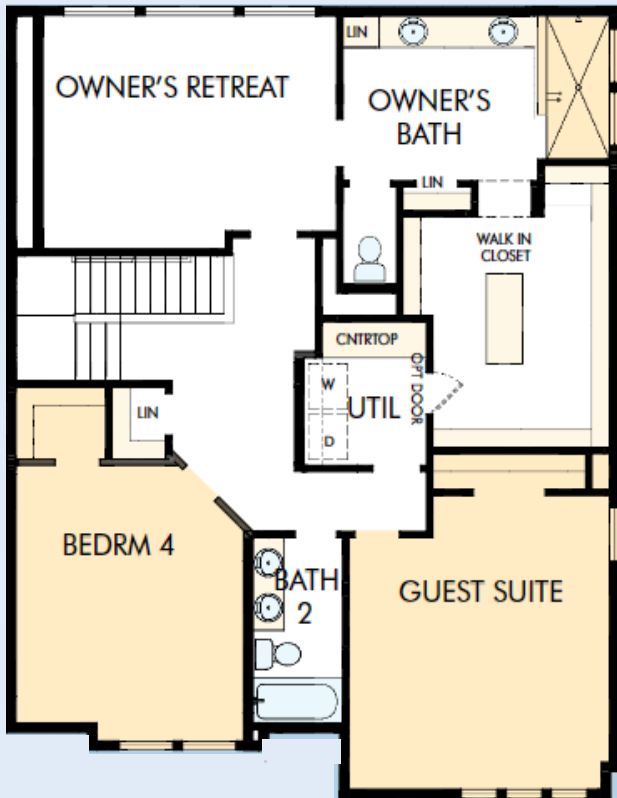

THE ROXBURY

3606 WESTON MANOR LN

3258 sq ft, 4 Bedroom, 3 Full Baths, 1 Half Bath, 2 Car Garage

B474 in 1468 HOU

For additional options, please visit DavidWeekleyHomes.com

7/13/2021