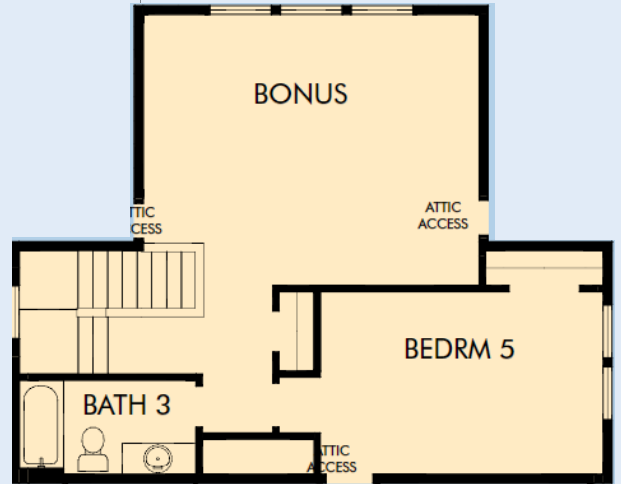

THE ROXBURY

3606 WESTON MANOR LN

3258 sq ft, 4 Bedroom, 3 Full Baths, 1 Half Bath, 2 Car Garage

B474 in 1468 HOU

For additional options, please visit DavidWeekleyHomes.com

7/13/2021