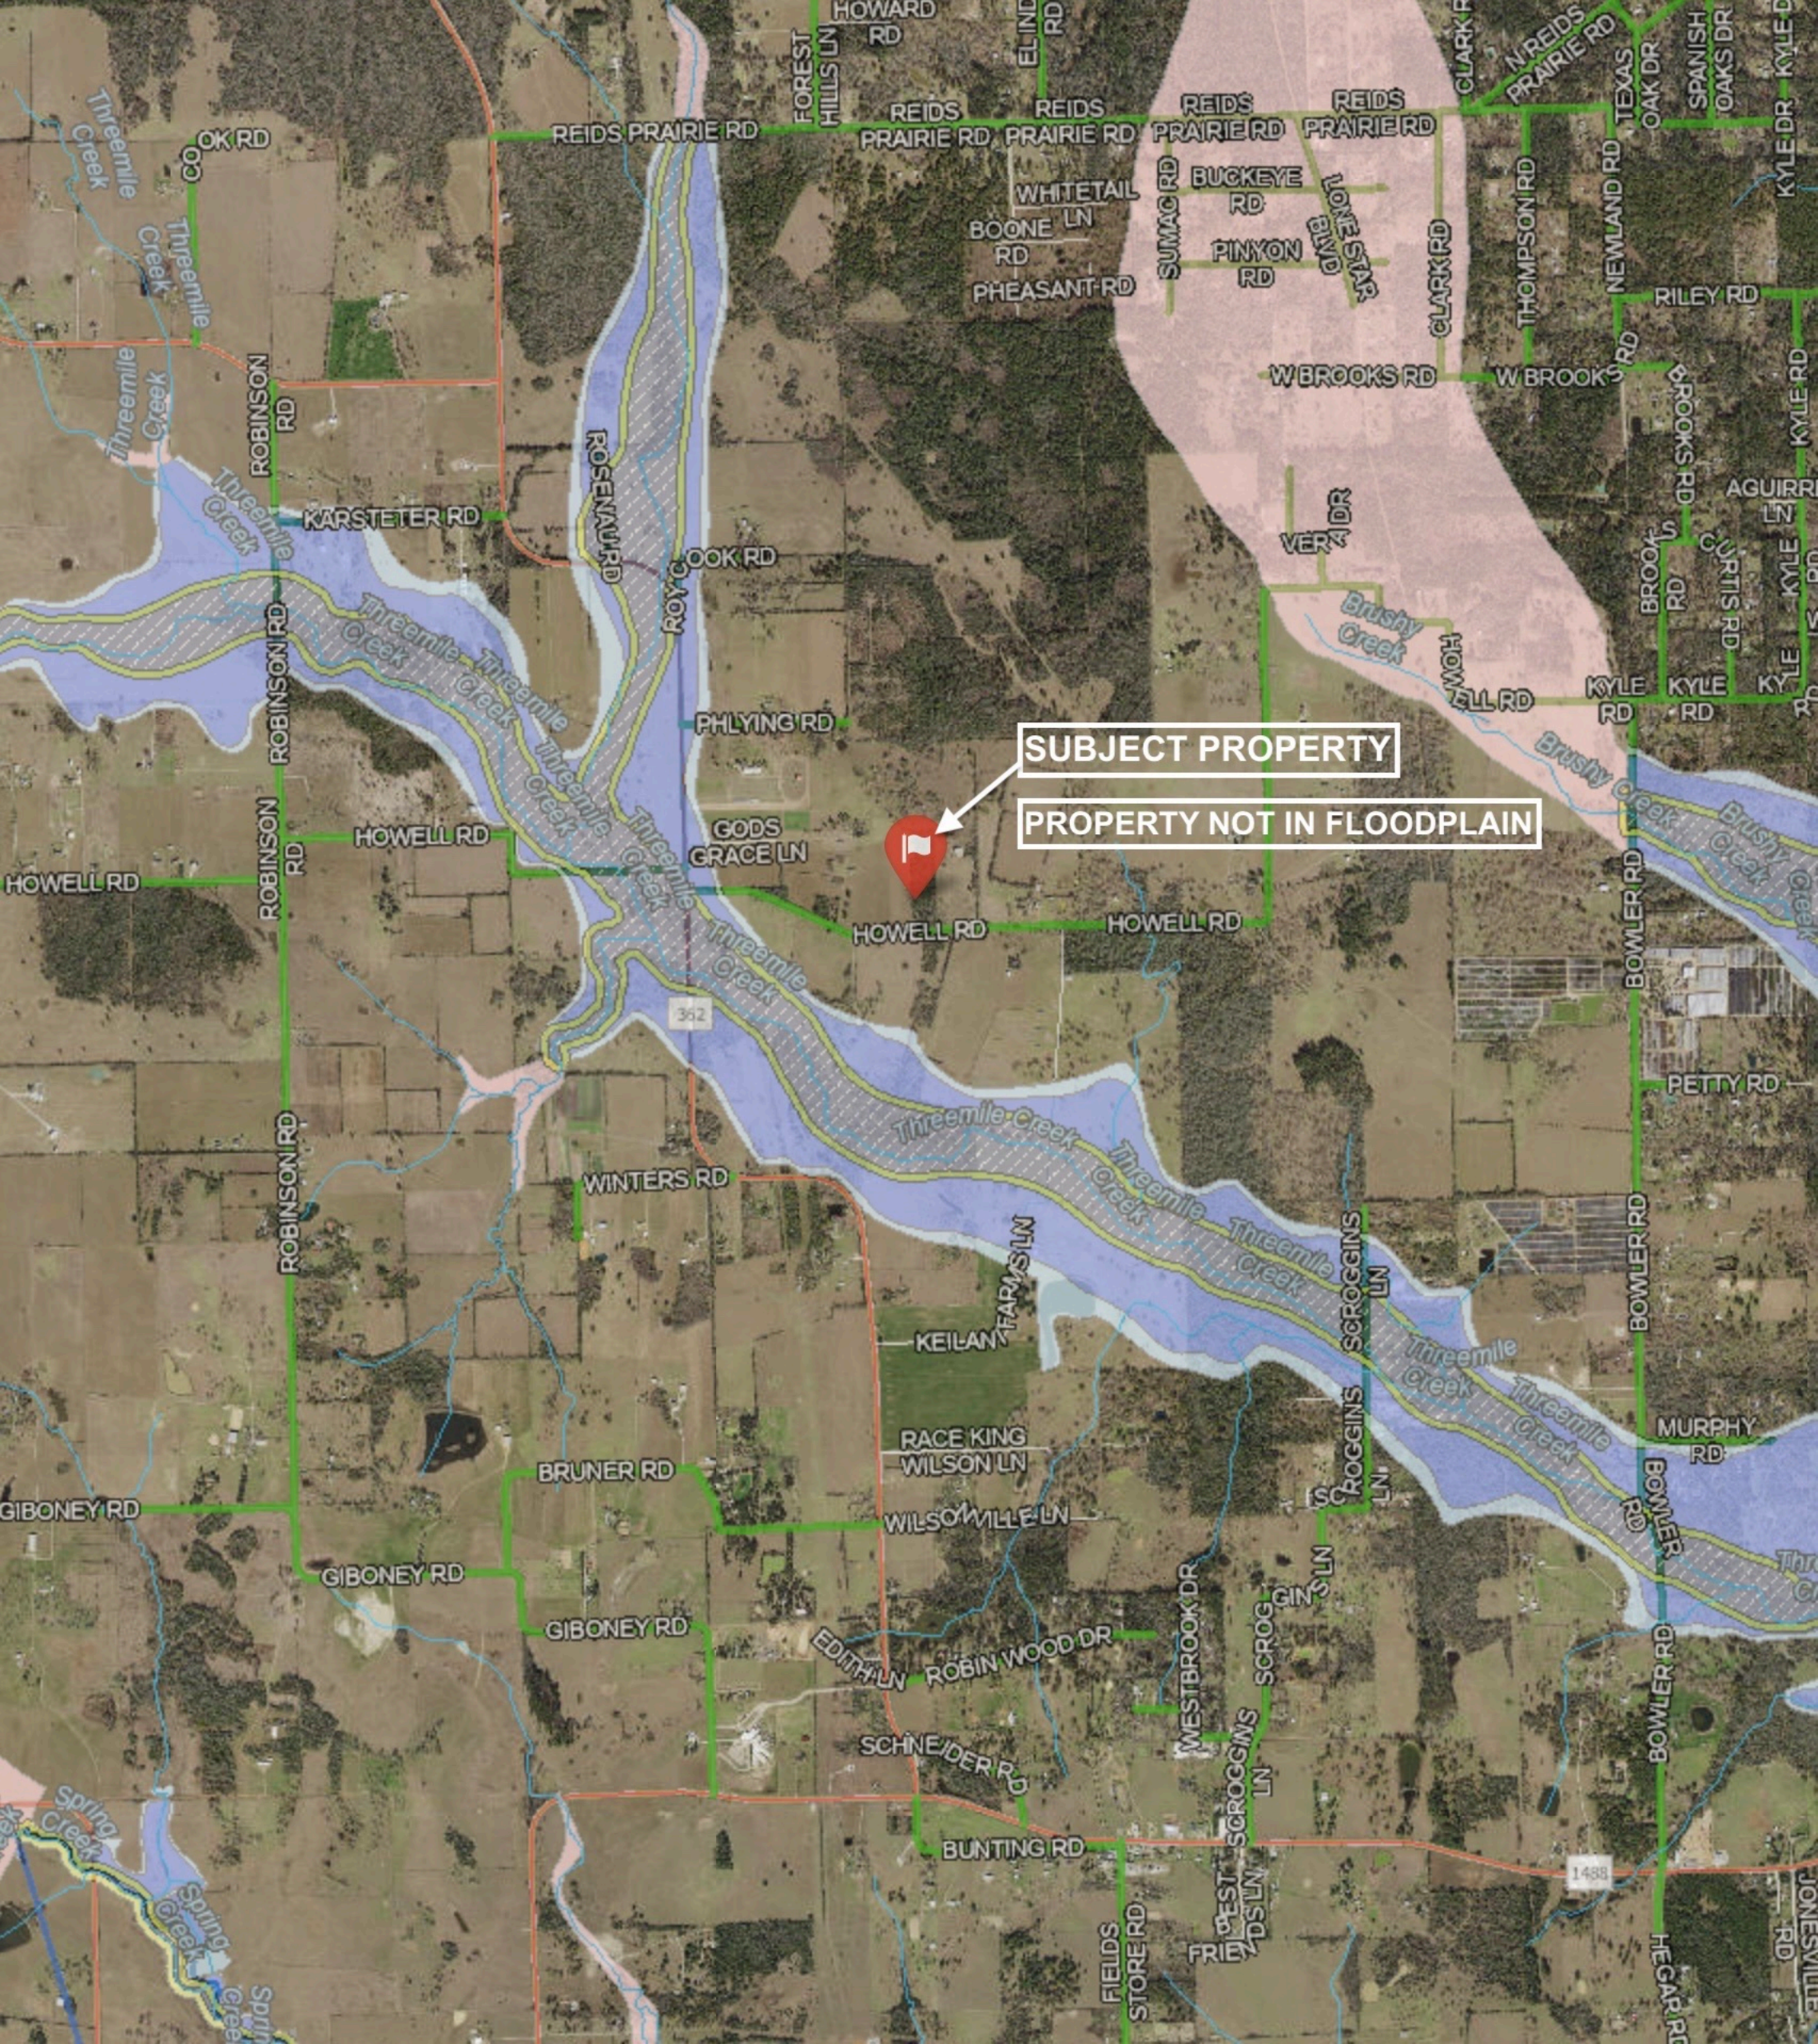

5.66 ACRES

32200 HOWELL RD.  
WALLER, TX 77484

HOWELL RD

HOWELL RD

HOWELL RD

290 FT

290 FT

290 FT

SUBJECT PROPERTY

PROPERTY NOT IN FLOODPLAIN