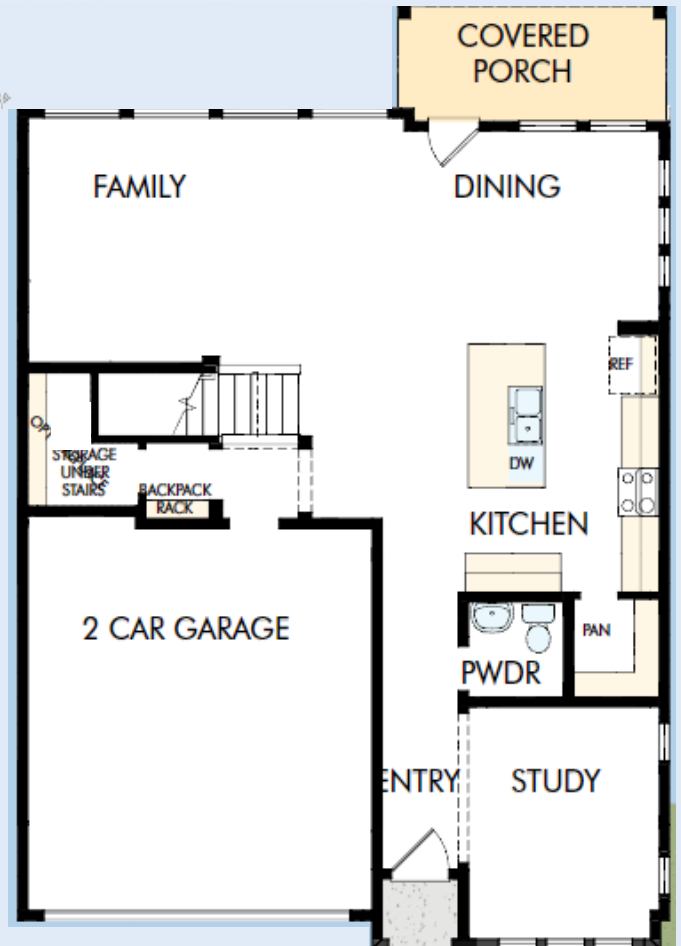

# THE ROXBURY

## 3609 LONGFORD MANOR

3258 sq ft, 3 Bedroom, 3 Full Baths, 1 Half Bath, 2 Car Garage

B474 in 1468 HOU

For additional options, please visit [DavidWeekleyHomes.com](http://DavidWeekleyHomes.com)

7/13/2021