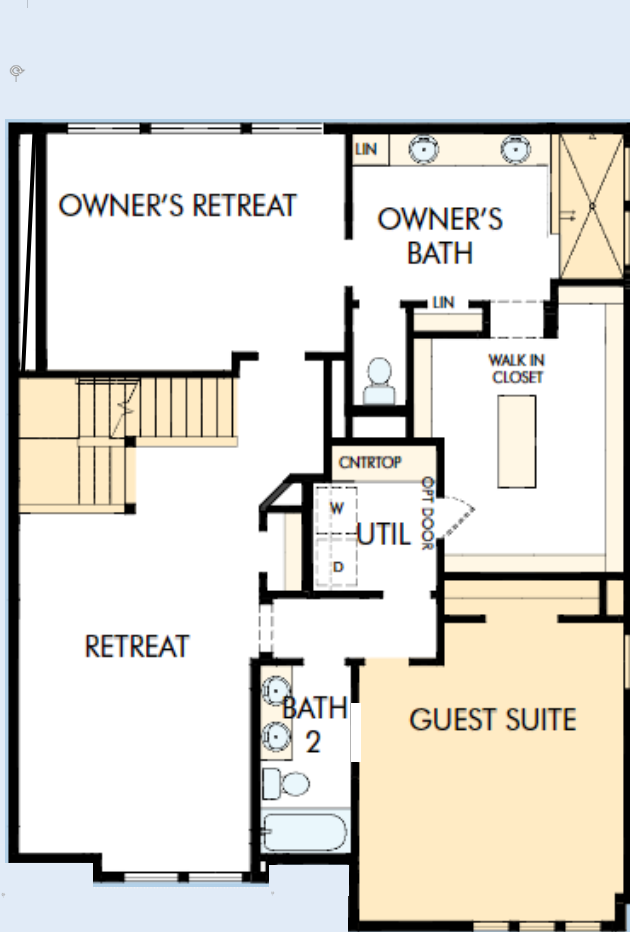

# THE ROXBURY

## 3609 LONGFORD MANOR

3258 sq ft, 3 Bedroom, 3 Full Baths, 1 Half Bath, 2 Car Garage

B474 in 1468 HOU

For additional options, please visit [DavidWeekleyHomes.com](http://DavidWeekleyHomes.com)

7/13/2021