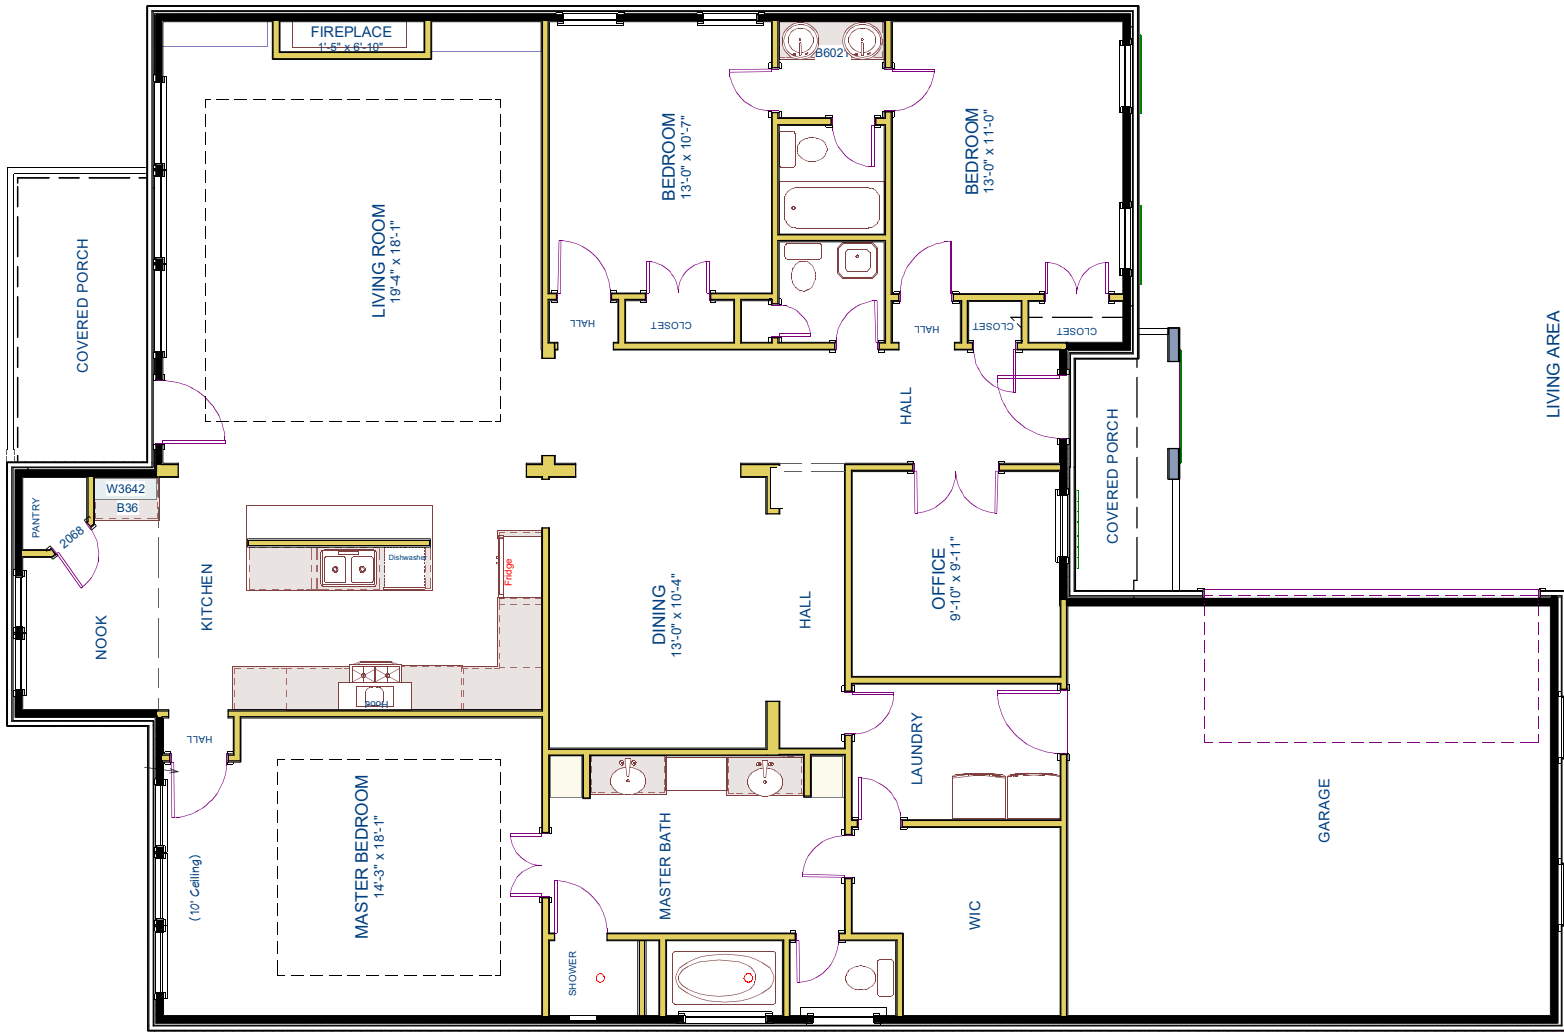

LIVING AREA
2334 sq ft

1st Floor

FLOOR PLAN

NO.	DESCRIPTION	BY	DATE

NO.	DESCRIPTION	BY	DATE

SHEET TITLE:
1ST FLOOR PLAN

PROJECT DESCRIPTION:
**178 BERMUDA CIRCLE
MONTGOMERY, TX 77356**

DRAWINGS PROVIDED BY:
**PROPRIETARY OF
SUGARCREEK BUILDERS**

DATE:
05/14/2017

SCALE:

SHEET:

A-4

LIVING AREA
2334 sq ft

1st Floor

FLOOR PLAN

--	--	--

NO.	DESCRIPTION	BY	DATE

SHEET TITLE:
1ST FLOOR PLAN

PROJECT DESCRIPTION:
**178 BERMUDA CIRCLE
MONTGOMERY, TX 77356**

DRAWINGS PROVIDED BY:
**PROPRIETARY OF
SUGARCREEK BUILDERS**

DATE:
05/14/2017

SCALE:

SHEET: