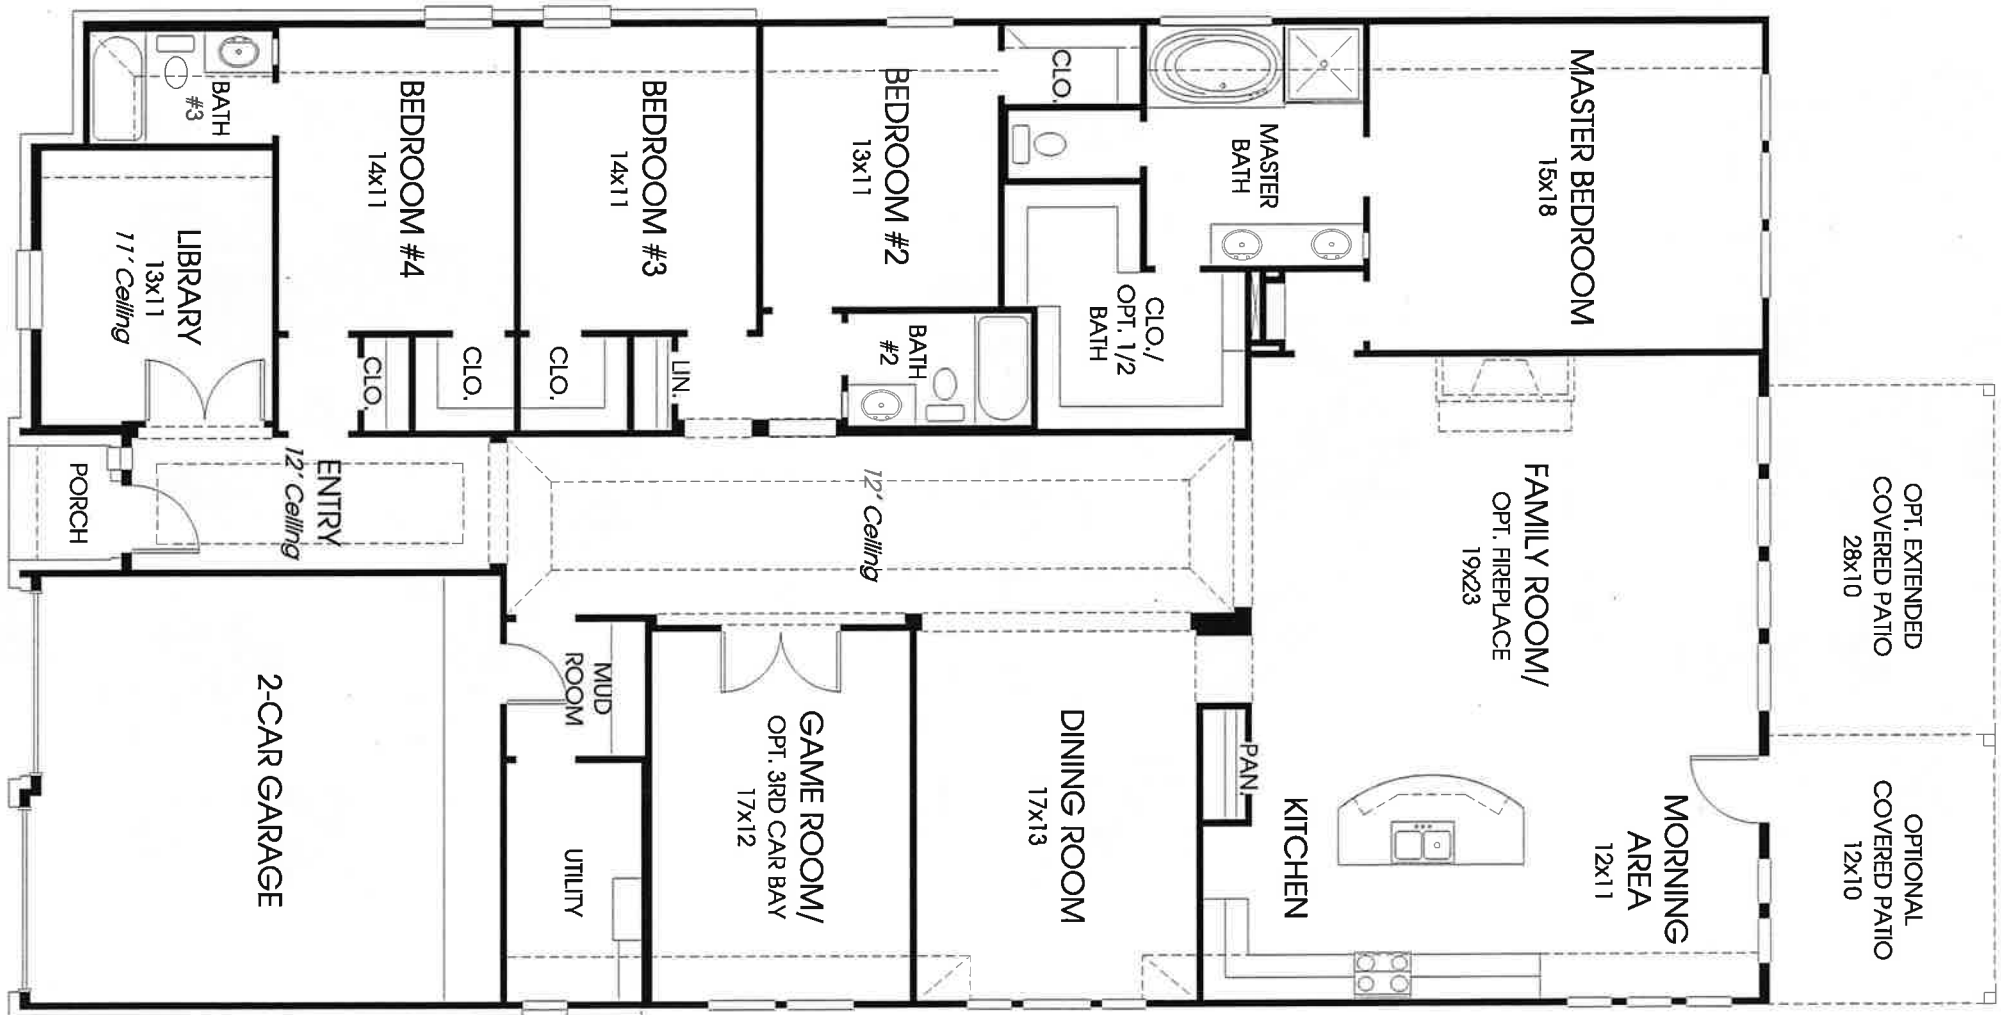

DESIGNS

Design 2935W

This home contains approximately 2,935 square feet.*

*See Page 4 for Details and Disclaimers.
© Perry Homes, LLC 2015
07/27/2015
(55 CL)

PERRY HOMES