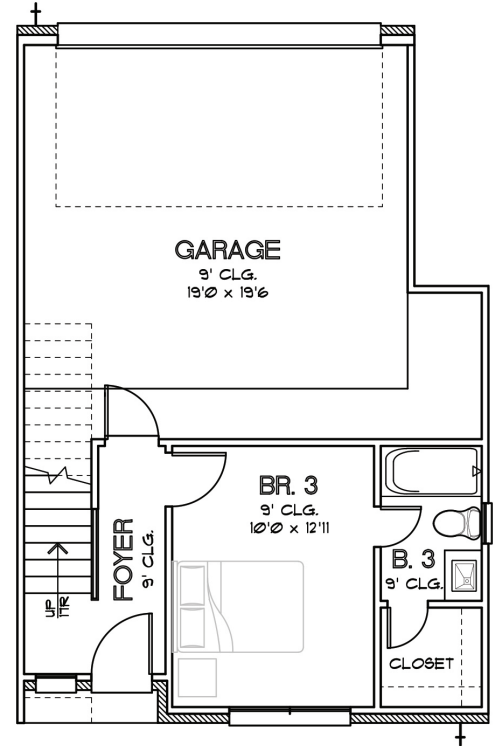

CHOICE IS THE ULTIMATE LUXURY

CITY HOMES CHOICE

NORTH BRYAN PARK
PLAN 1727 - 1,727 SQ. FT.

THIRD FLOOR

SECOND FLOOR

FIRST FLOOR

CHOICE IS THE ULTIMATE LUXURY

CITY HOMES CHOICE

NORTH BRYAN PARK
PLAN 1903 - 1,903 SQ. FT.

SECOND FLOOR

FIRST FLOOR

THIRD FLOOR

CHOICE IS THE ULTIMATE LUXURY

CITY HOMES CHOICE

NORTH BRYAN PARK
PLAN 1905 - 1,905 SQ. FT.

SECOND FLOOR

FIRST FLOOR

THIRD FLOOR

CHOICE IS THE ULTIMATE LUXURY

CITY HOMES CHOICE

NORTH BRYAN PARK
PLAN 2046 - 2,046 SQ. FT.

SECOND FLOOR

FIRST FLOOR

THIRD FLOOR