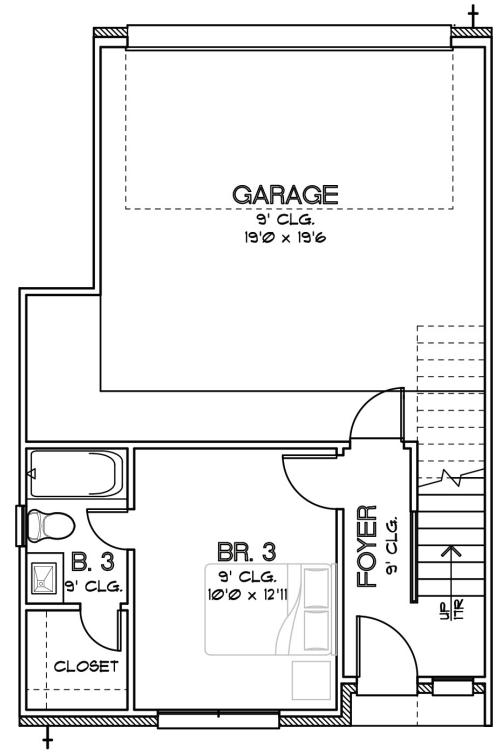

CHOICE IS THE ULTIMATE LUXURY

CITY HOMES CHOICE

NORTH BRYAN PARK
PLAN 1727 - 1,727 SQ. FT.

THIRD FLOOR

SECOND FLOOR

FIRST FLOOR

CHOICE IS THE ULTIMATE LUXURY

CITY HOMES CHOICE

NORTH BRYAN PARK
PLAN 1903 - 1,903 SQ. FT.

SECOND FLOOR

FIRST FLOOR

THIRD FLOOR

CHOICE IS THE ULTIMATE LUXURY

CITY HOMES CHOICE

NORTH BRYAN PARK
PLAN 1905 - 1,905 SQ. FT.

SECOND FLOOR

FIRST FLOOR

THIRD FLOOR

CHOICE IS THE ULTIMATE LUXURY

CITY HOMES CHOICE

NORTH BRYAN PARK
PLAN 2046 - 2,046 SQ. FT.

SECOND FLOOR

FIRST FLOOR

THIRD FLOOR