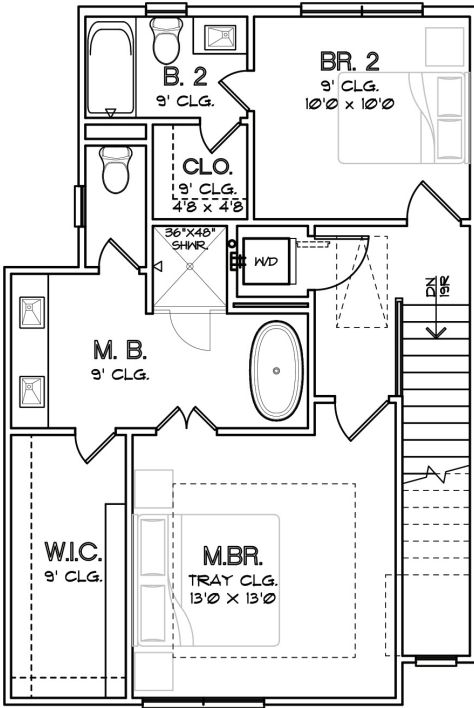

NORTH BRYAN PARK

To learn more about this community, please contact:

Michael Afshari | 832.875.3252
michael.afshari@compass.com

CHOICE IS THE ULTIMATE LUXURY

CITY HOMES CHOICE

NORTH BRYAN PARK
PLAN I716 - 1,716 SQ. FT.

CHOICE IS THE ULTIMATE LUXURY

CITY HOMES CHOICE

NORTH BRYAN PARK
PLAN 1727 - 1,727 SQ. FT.

THIRD FLOOR

SECOND FLOOR

FIRST FLOOR

CHOICE IS THE ULTIMATE LUXURY

CITY HOMES CHOICE

NORTH BRYAN PARK
PLAN 1903 - 1,903 SQ. FT.

SECOND FLOOR

FIRST FLOOR

THIRD FLOOR

CHOICE IS THE ULTIMATE LUXURY

CITY HOMES CHOICE

NORTH BRYAN PARK
PLAN 1905 - 1,905 SQ. FT.

SECOND FLOOR

FIRST FLOOR

THIRD FLOOR

CHOICE IS THE ULTIMATE LUXURY

CITY HOMES CHOICE

NORTH BRYAN PARK
PLAN 2046 - 2,046 SQ. FT.

SECOND FLOOR

FIRST FLOOR

THIRD FLOOR