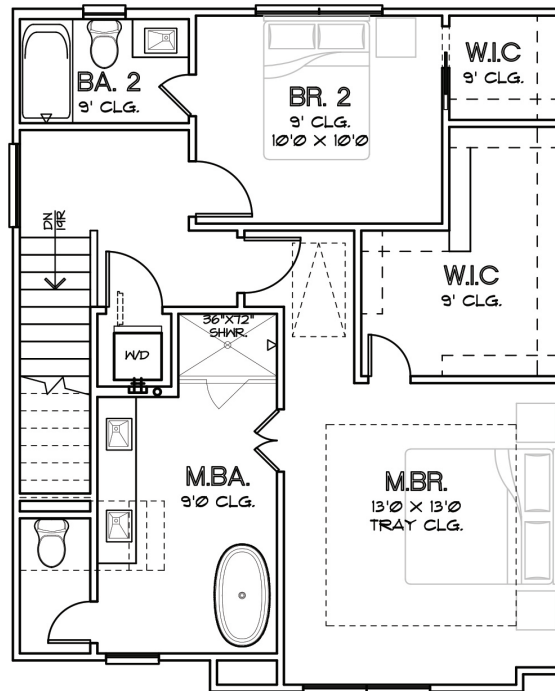

CHOICE IS THE ULTIMATE LUXURY

CITY HOMES CHOICE

NORTH BRYAN PARK
PLAN 1727 - 1,727 SQ. FT.

THIRD FLOOR

SECOND FLOOR

FIRST FLOOR

CHOICE IS THE ULTIMATE LUXURY

CITY HOMES CHOICE

NORTH BRYAN PARK
PLAN 1903 - 1,903 SQ. FT.

SECOND FLOOR

FIRST FLOOR

THIRD FLOOR

CHOICE IS THE ULTIMATE LUXURY

CITY HOMES CHOICE

NORTH BRYAN PARK
PLAN 1905 - 1,905 SQ. FT.

SECOND FLOOR

FIRST FLOOR

THIRD FLOOR

CHOICE IS THE ULTIMATE LUXURY

CITY HOMES CHOICE

NORTH BRYAN PARK
PLAN 2046 - 2,046 SQ. FT.

SECOND FLOOR

FIRST FLOOR

THIRD FLOOR