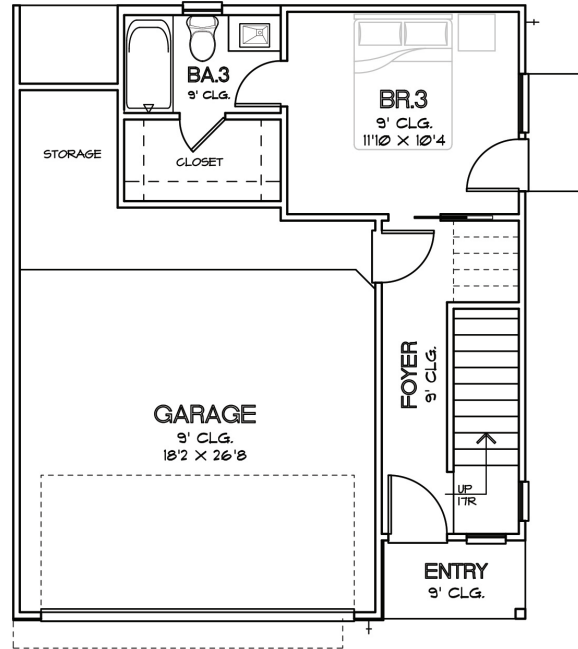

CHOICE IS THE ULTIMATE LUXURY

CITY HOMES CHOICE

NORTH BRYAN PARK
PLAN 1727 - 1,727 SQ. FT.

THIRD FLOOR

SECOND FLOOR

FIRST FLOOR

CHOICE IS THE ULTIMATE LUXURY

CITY HOMES CHOICE

NORTH BRYAN PARK
PLAN 1903 - 1,903 SQ. FT.

SECOND FLOOR

FIRST FLOOR

THIRD FLOOR

CHOICE IS THE ULTIMATE LUXURY

CITY HOMES CHOICE

NORTH BRYAN PARK
PLAN 1905 - 1,905 SQ. FT.

SECOND FLOOR

FIRST FLOOR

THIRD FLOOR

CHOICE IS THE ULTIMATE LUXURY

CITY HOMES CHOICE

NORTH BRYAN PARK
PLAN 2046 - 2,046 SQ. FT.

SECOND FLOOR

FIRST FLOOR

THIRD FLOOR