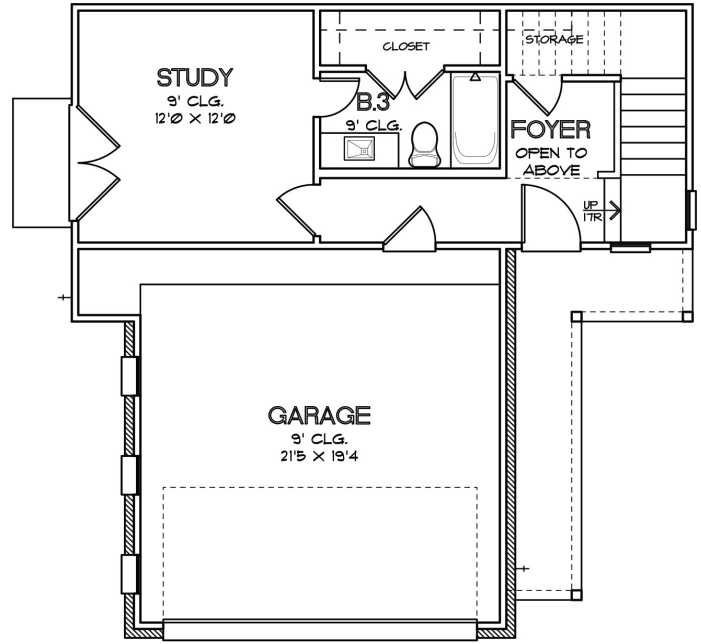

NORTH BRYAN PARK
PLAN 1903 - 1,903 SQ. FT.

SECOND FLOOR

FIRST FLOOR

THIRD FLOOR

CHOICE IS THE ULTIMATE LUXURY

CITY HOMES CHOICE

NORTH BRYAN PARK
PLAN 1905 - 1,905 SQ. FT.

SECOND FLOOR

FIRST FLOOR

THIRD FLOOR

CHOICE IS THE ULTIMATE LUXURY

CITY HOMES CHOICE

NORTH BRYAN PARK
PLAN 2046 - 2,046 SQ. FT.

SECOND FLOOR

FIRST FLOOR

THIRD FLOOR