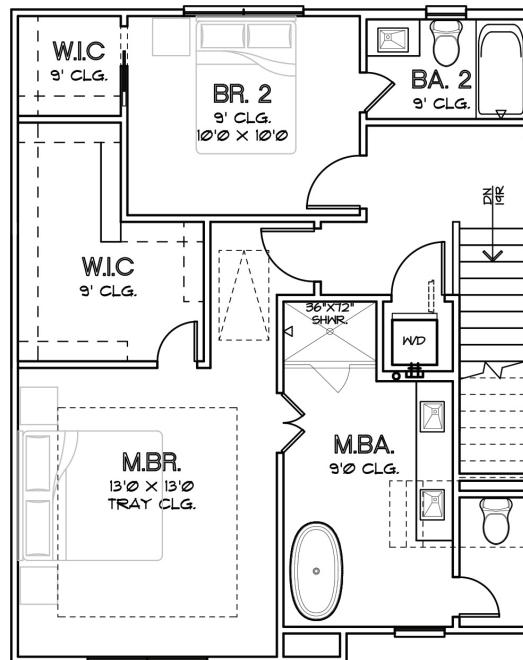

CHOICE IS THE ULTIMATE LUXURY

CITY HOMES CHOICE

NORTH BRYAN PARK
PLAN 1727 - 1,727 SQ. FT.

THIRD FLOOR

SECOND FLOOR

FIRST FLOOR

CHOICE IS THE ULTIMATE LUXURY

CITY HOMES CHOICE

NORTH BRYAN PARK
PLAN 1903 - 1,903 SQ. FT.

SECOND FLOOR

FIRST FLOOR

THIRD FLOOR

CHOICE IS THE ULTIMATE LUXURY

CITY HOMES CHOICE

NORTH BRYAN PARK
PLAN 1905 - 1,905 SQ. FT.

SECOND FLOOR

FIRST FLOOR

THIRD FLOOR

CHOICE IS THE ULTIMATE LUXURY

CITY HOMES CHOICE

NORTH BRYAN PARK
PLAN 2046 - 2,046 SQ. FT.

SECOND FLOOR

FIRST FLOOR

THIRD FLOOR