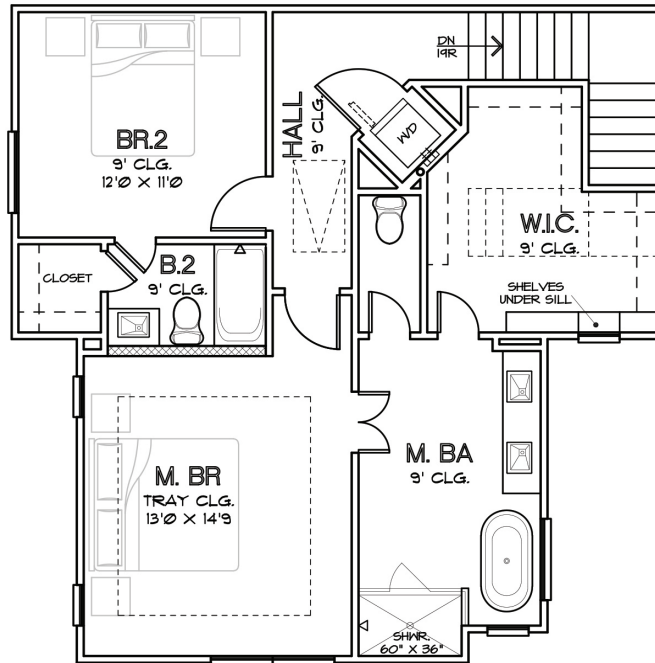

CHOICE IS THE ULTIMATE LUXURY

CITY HOMES CHOICE

NORTH BRYAN PARK
PLAN 1727 - 1,727 SQ. FT.

THIRD FLOOR

SECOND FLOOR

FIRST FLOOR

CHOICE IS THE ULTIMATE LUXURY

CITY HOMES CHOICE

NORTH BRYAN PARK
PLAN 1903 - 1,903 SQ. FT.

SECOND FLOOR

FIRST FLOOR

THIRD FLOOR

CHOICE IS THE ULTIMATE LUXURY

CITY HOMES CHOICE

NORTH BRYAN PARK
PLAN 1905 - 1,905 SQ. FT.

SECOND FLOOR

FIRST FLOOR

THIRD FLOOR

CHOICE IS THE ULTIMATE LUXURY

CITY HOMES CHOICE

NORTH BRYAN PARK
PLAN 2046 - 2,046 SQ. FT.

SECOND FLOOR

FIRST FLOOR

THIRD FLOOR