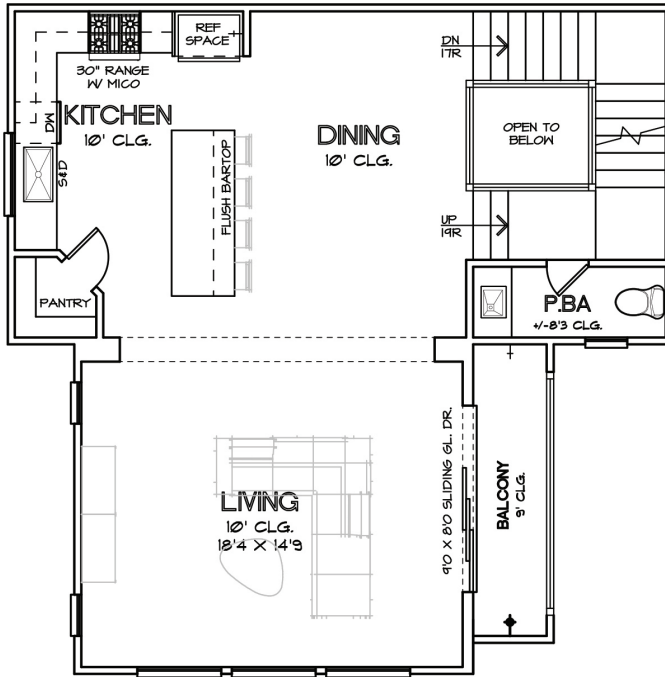

CHOICE IS THE ULTIMATE LUXURY

CITY HOMES CHOICE

NORTH BRYAN PARK
PLAN 1727 - 1,727 SQ. FT.

THIRD FLOOR

SECOND FLOOR

FIRST FLOOR

CHOICE IS THE ULTIMATE LUXURY

CITY HOMES CHOICE

NORTH BRYAN PARK
PLAN 1903 - 1,903 SQ. FT.

SECOND FLOOR

FIRST FLOOR

THIRD FLOOR

CHOICE IS THE ULTIMATE LUXURY

CITY HOMES CHOICE

NORTH BRYAN PARK
PLAN 1905 - 1,905 SQ. FT.

SECOND FLOOR

FIRST FLOOR

THIRD FLOOR

CHOICE IS THE ULTIMATE LUXURY

CITY HOMES CHOICE

NORTH BRYAN PARK
PLAN 2046 - 2,046 SQ. FT.

SECOND FLOOR

FIRST FLOOR

THIRD FLOOR