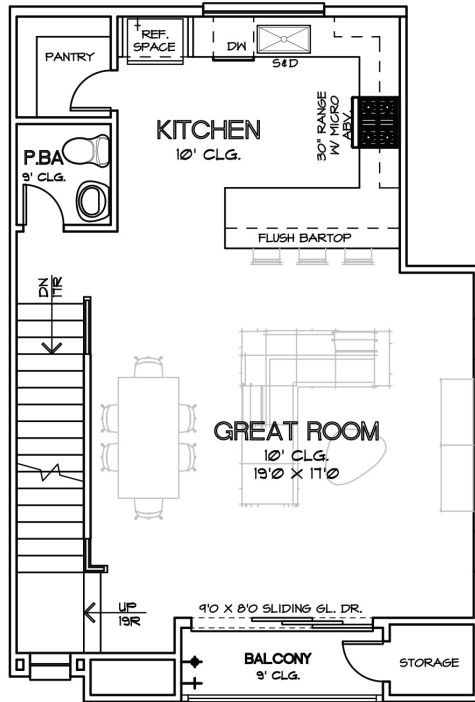

CHOICE IS THE ULTIMATE LUXURY

CITY HOMES CHOICE

NORTH BRYAN PARK
PLAN 1727 - 1,727 SQ. FT.

THIRD FLOOR

SECOND FLOOR

FIRST FLOOR

CHOICE IS THE ULTIMATE LUXURY

CITY HOMES CHOICE

NORTH BRYAN PARK
PLAN 1903 - 1,903 SQ. FT.

SECOND FLOOR

FIRST FLOOR

THIRD FLOOR

CHOICE IS THE ULTIMATE LUXURY

CITY HOMES CHOICE

NORTH BRYAN PARK
PLAN 1905 - 1,905 SQ. FT.

SECOND FLOOR

FIRST FLOOR

THIRD FLOOR

CHOICE IS THE ULTIMATE LUXURY

CITY HOMES CHOICE

NORTH BRYAN PARK
PLAN 2046 - 2,046 SQ. FT.

SECOND FLOOR

FIRST FLOOR

THIRD FLOOR