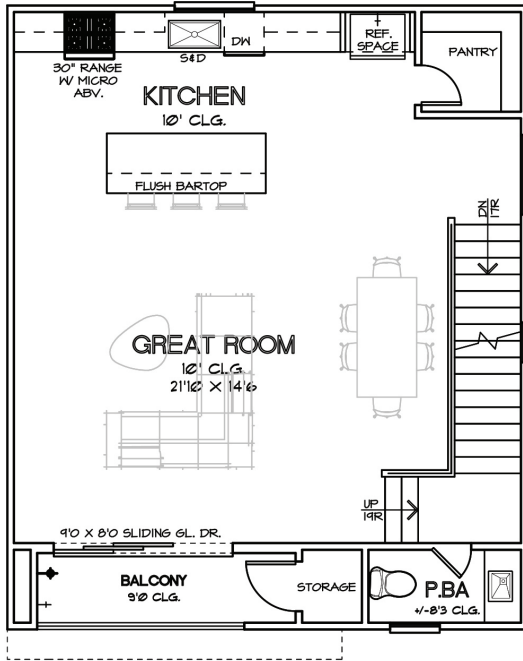

CHOICE IS THE ULTIMATE LUXURY

CITY HOMES CHOICE

NORTH BRYAN PARK
PLAN 1727 - 1,727 SQ. FT.

THIRD FLOOR

SECOND FLOOR

FIRST FLOOR

CHOICE IS THE ULTIMATE LUXURY

CITY HOMES CHOICE

NORTH BRYAN PARK
PLAN 1903 - 1,903 SQ. FT.

SECOND FLOOR

FIRST FLOOR

THIRD FLOOR

CHOICE IS THE ULTIMATE LUXURY

CITY HOMES CHOICE

NORTH BRYAN PARK
PLAN 1905 - 1,905 SQ. FT.

SECOND FLOOR

FIRST FLOOR

THIRD FLOOR

CHOICE IS THE ULTIMATE LUXURY

CITY HOMES CHOICE

NORTH BRYAN PARK
PLAN 2046 - 2,046 SQ. FT.

SECOND FLOOR

FIRST FLOOR

THIRD FLOOR