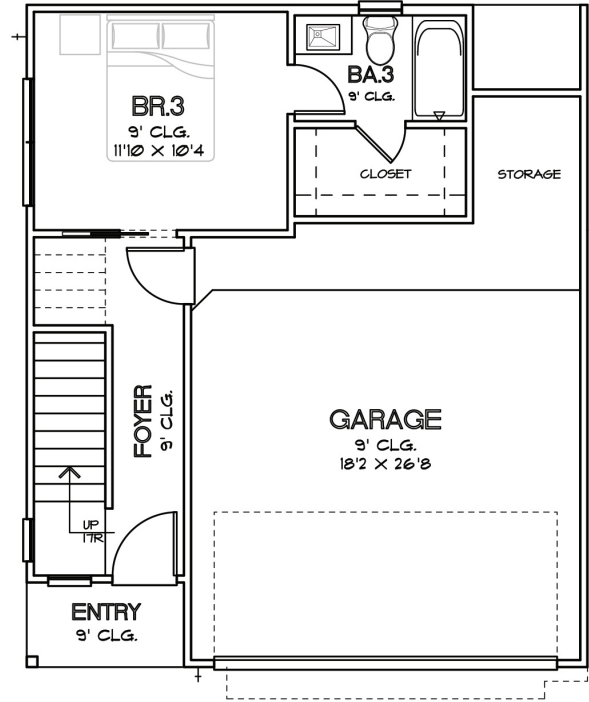

CHOICE IS THE ULTIMATE LUXURY

CITY HOMES CHOICE

NORTH BRYAN PARK
PLAN 1727 - 1,727 SQ. FT.

THIRD FLOOR

SECOND FLOOR

FIRST FLOOR

CHOICE IS THE ULTIMATE LUXURY

CITY HOMES CHOICE

NORTH BRYAN PARK
PLAN 1903 - 1,903 SQ. FT.

SECOND FLOOR

FIRST FLOOR

THIRD FLOOR

CHOICE IS THE ULTIMATE LUXURY

CITY HOMES CHOICE

NORTH BRYAN PARK
PLAN 1905 - 1,905 SQ. FT.

SECOND FLOOR

FIRST FLOOR

THIRD FLOOR

CHOICE IS THE ULTIMATE LUXURY

CITY HOMES CHOICE

NORTH BRYAN PARK
PLAN 2046 - 2,046 SQ. FT.

SECOND FLOOR

FIRST FLOOR

THIRD FLOOR