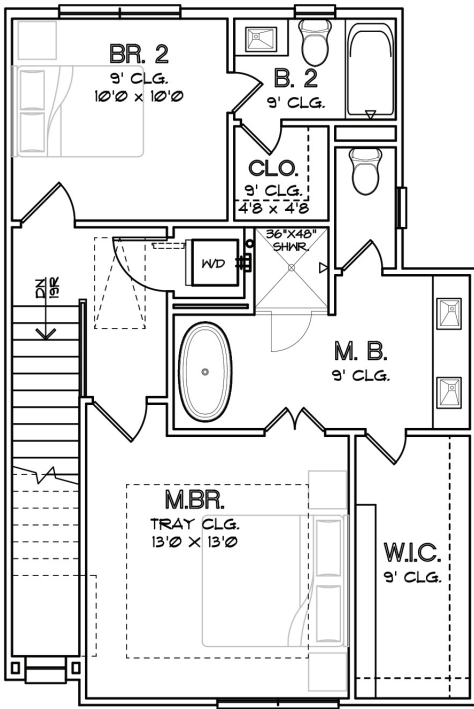

NORTH BRYAN PARK

To learn more about this community, please contact:

Michael Afshari | 832.875.3252
michael.afshari@compass.com

CHOICE IS THE ULTIMATE LUXURY

CITY HOMES CHOICE

NORTH BRYAN PARK
PLAN I716 - 1,716 SQ. FT.

CHOICE IS THE ULTIMATE LUXURY

CITY HOMES CHOICE

NORTH BRYAN PARK
PLAN 1727 - 1,727 SQ. FT.

THIRD FLOOR

SECOND FLOOR

FIRST FLOOR

CHOICE IS THE ULTIMATE LUXURY

CITY HOMES CHOICE

NORTH BRYAN PARK
PLAN 1903 - 1,903 SQ. FT.

SECOND FLOOR

FIRST FLOOR

THIRD FLOOR

CHOICE IS THE ULTIMATE LUXURY

CITY HOMES CHOICE

NORTH BRYAN PARK
PLAN 1905 - 1,905 SQ. FT.

SECOND FLOOR

FIRST FLOOR

THIRD FLOOR

CHOICE IS THE ULTIMATE LUXURY

CITY HOMES CHOICE

NORTH BRYAN PARK
PLAN 2046 - 2,046 SQ. FT.

SECOND FLOOR

FIRST FLOOR

THIRD FLOOR