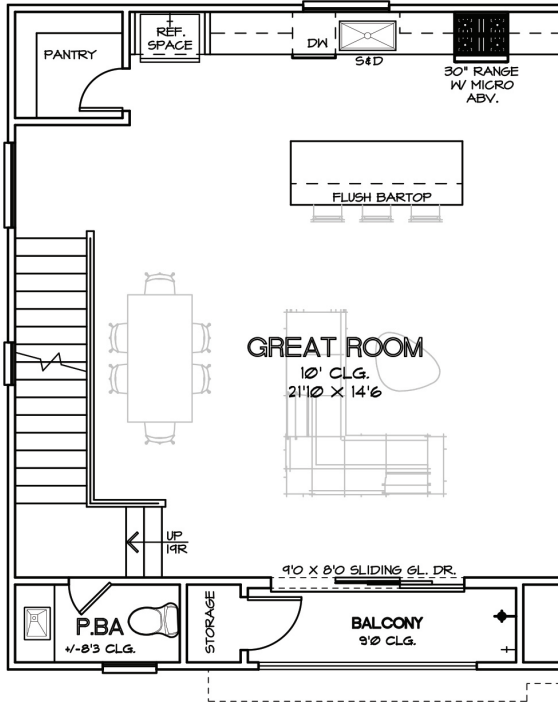

CHOICE IS THE ULTIMATE LUXURY

CITY HOMES CHOICE

NORTH BRYAN PARK
PLAN 1727 - 1,727 SQ. FT.

THIRD FLOOR

SECOND FLOOR

FIRST FLOOR

CHOICE IS THE ULTIMATE LUXURY

CITY HOMES CHOICE

NORTH BRYAN PARK
PLAN 1903 - 1,903 SQ. FT.

SECOND FLOOR

FIRST FLOOR

THIRD FLOOR

CHOICE IS THE ULTIMATE LUXURY

CITY HOMES CHOICE

NORTH BRYAN PARK
PLAN 1905 - 1,905 SQ. FT.

SECOND FLOOR

FIRST FLOOR

THIRD FLOOR

CHOICE IS THE ULTIMATE LUXURY

CITY HOMES CHOICE

NORTH BRYAN PARK
PLAN 2046 - 2,046 SQ. FT.

SECOND FLOOR

FIRST FLOOR

THIRD FLOOR